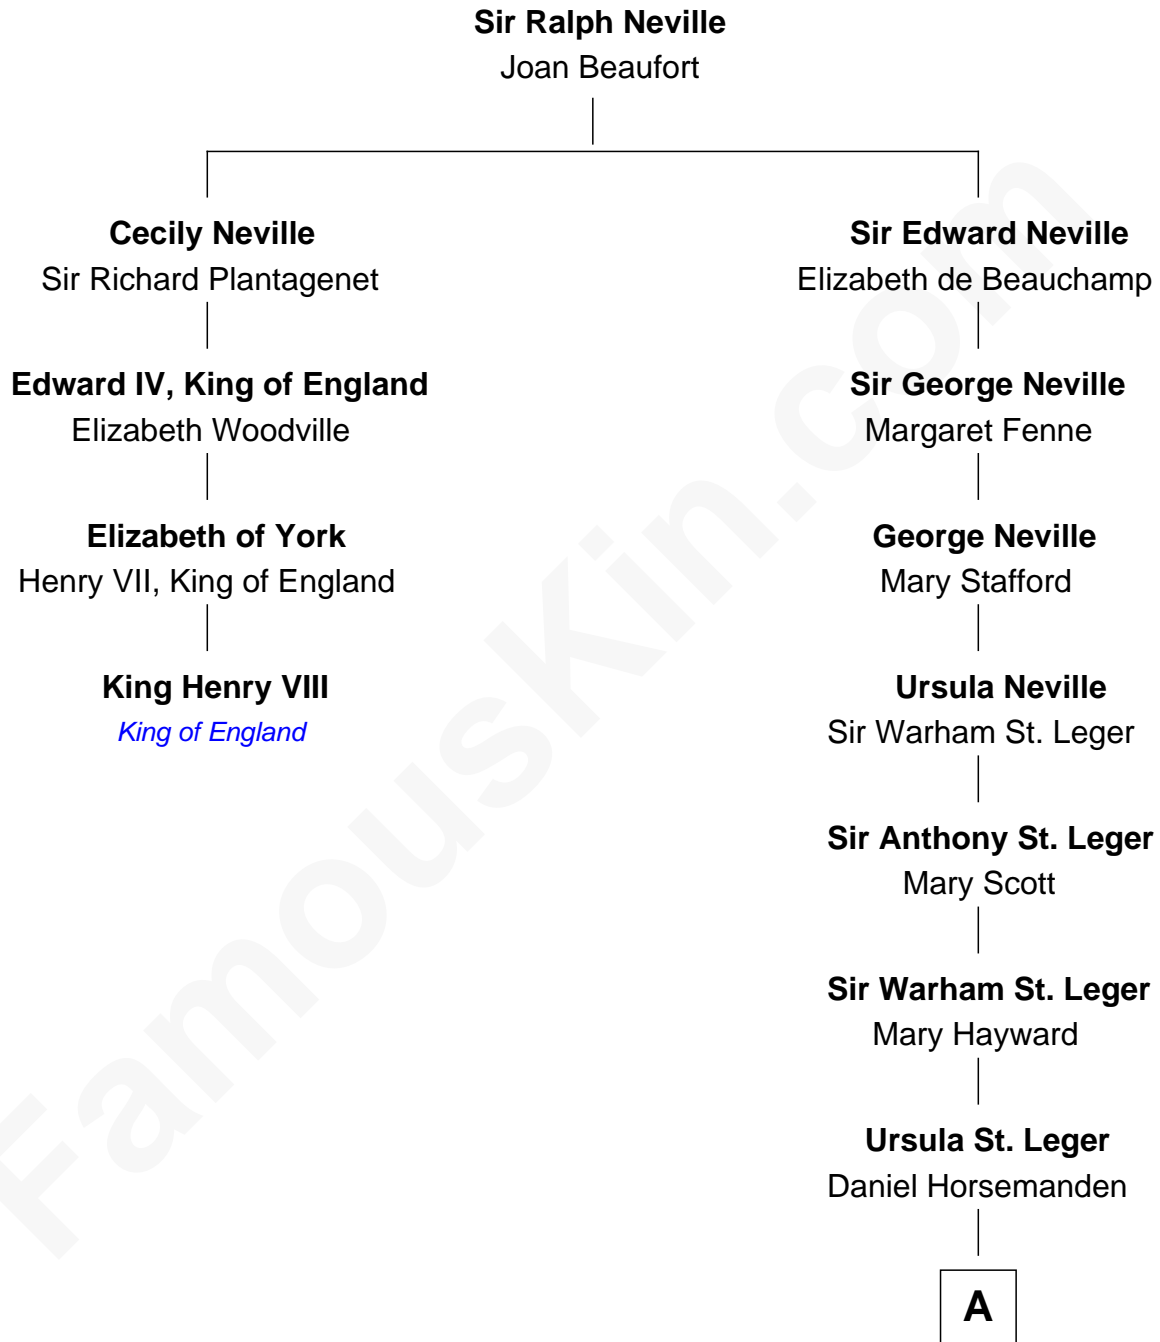

FamousKin.com
Relationship Chart of
King Henry VIII
King of England

3rd cousin 12 times removed of
Harry F. Byrd
50th Governor of Virginia

A

Col. Warham Horsemanden

Susanna Beeching

Mary Horsemanden

William Byrd

William Byrd

Maria Taylor

William Byrd

Elizabeth Hill Carter

Thomas Taylor Byrd

Mary Armistead

Richard Evelyn Byrd

Anne Harrison