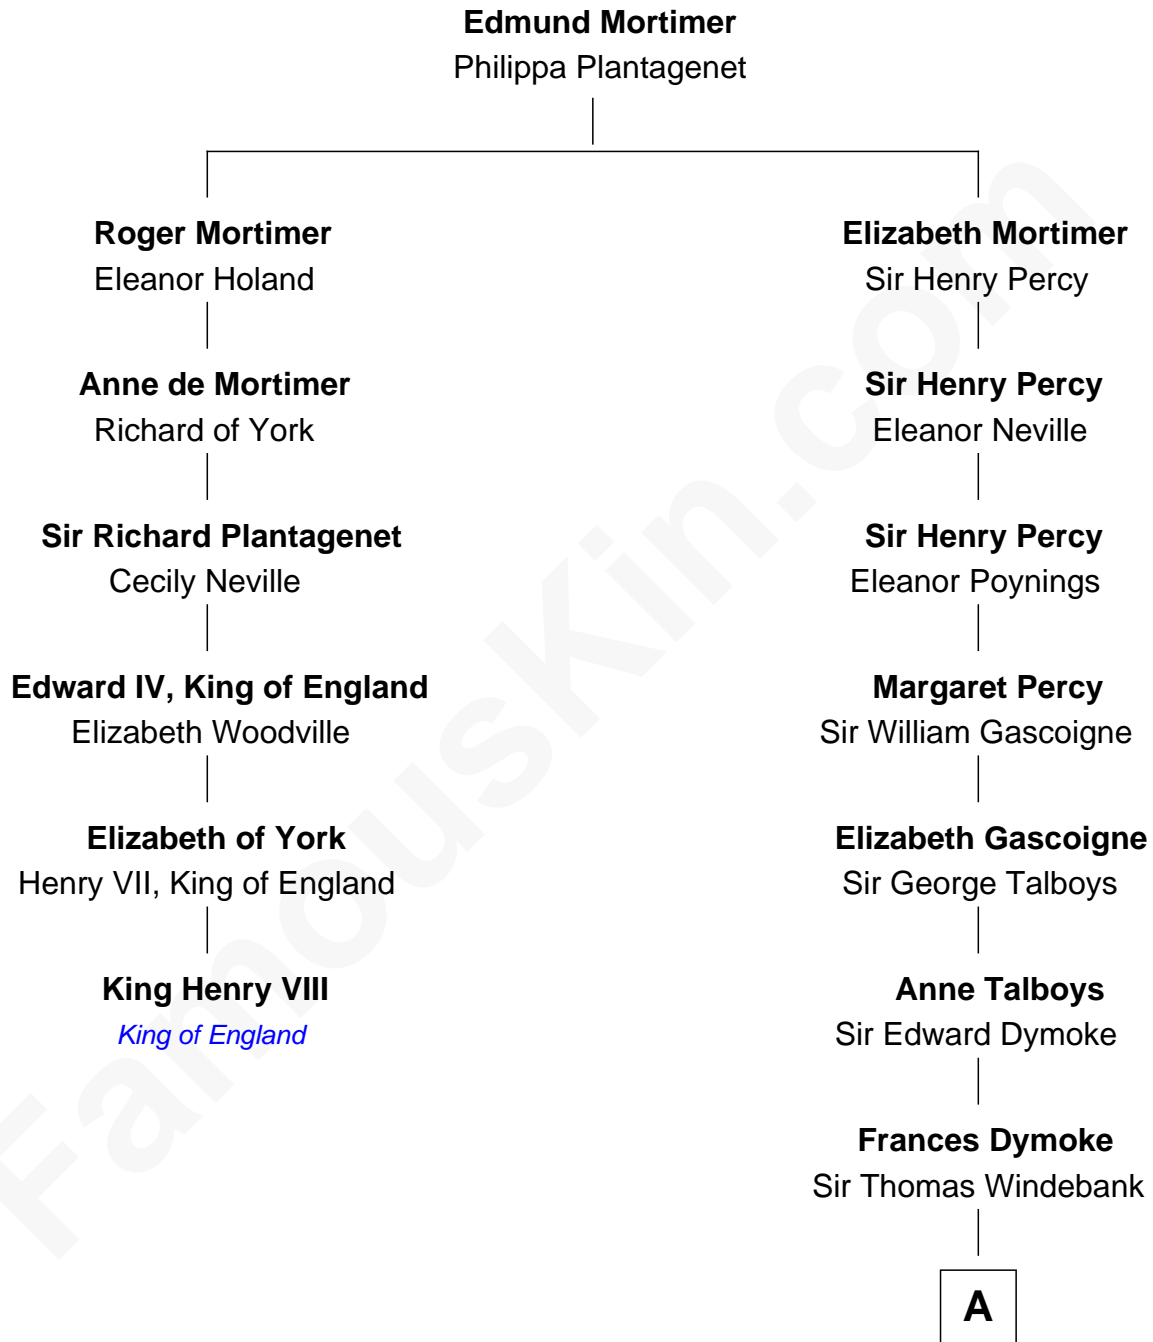

FamousKin.com

Relationship Chart of

King Henry VIII

King of England

5th cousin 8 times removed of

Meriwether Lewis
Lewis and Clark Expedition

A

Mildred Windebank

Robert Reade

Col. George Reade

Elizabeth Martiau

Mildred Reade

Col. Augustine Warner

Elizabeth Warner

Col. John Lewis

Col. Robert Lewis

Jane Meriwether

William Lewis

Lucy Meriwether

Meriwether Lewis

Lewis and Clark Expedition