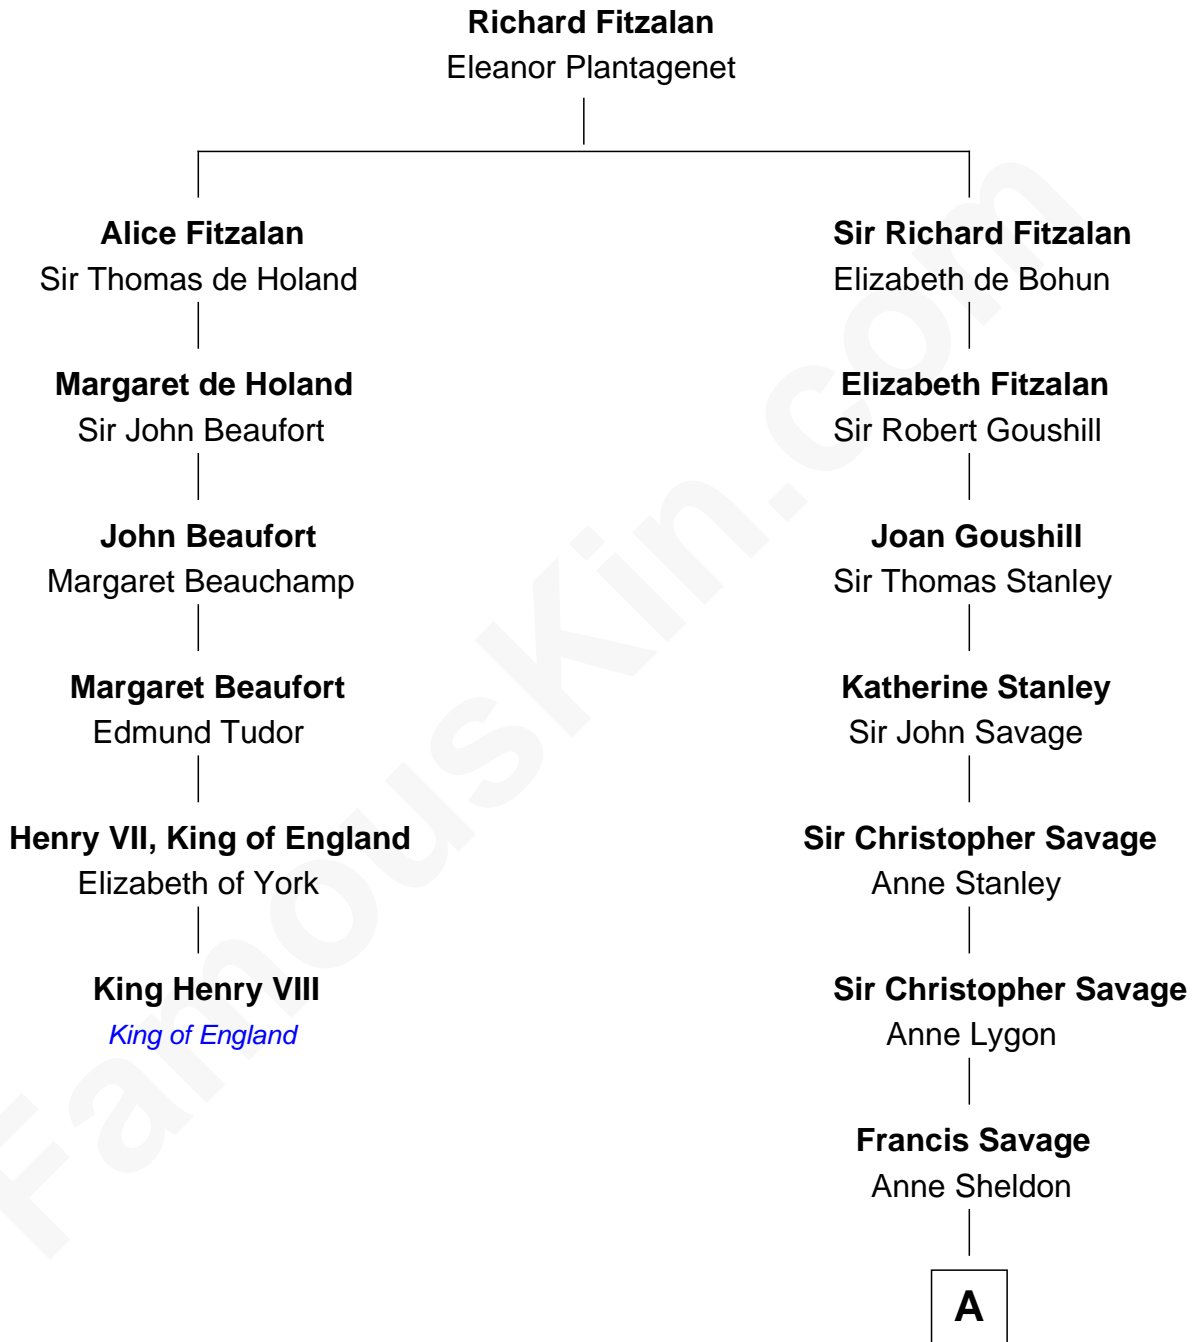

FamousKin.com

Relationship Chart of

King Henry VIII

King of England

5th cousin 9 times removed of

Meriwether Lewis
Lewis and Clark Expedition

A

|
Walter Savage

Elizabeth Hall

|
Ralph Savage

|
Anthony Savage

Sarah Constable

|
Alice Savage

Francis Thornton

|
Col. Francis Thornton

Mary Taliaferro

|
Elizabeth Thornton

Thomas Meriwether

|
Lucy Meriwether

William Lewis

|
Meriwether Lewis

Lewis and Clark Expedition

FamousKin.com