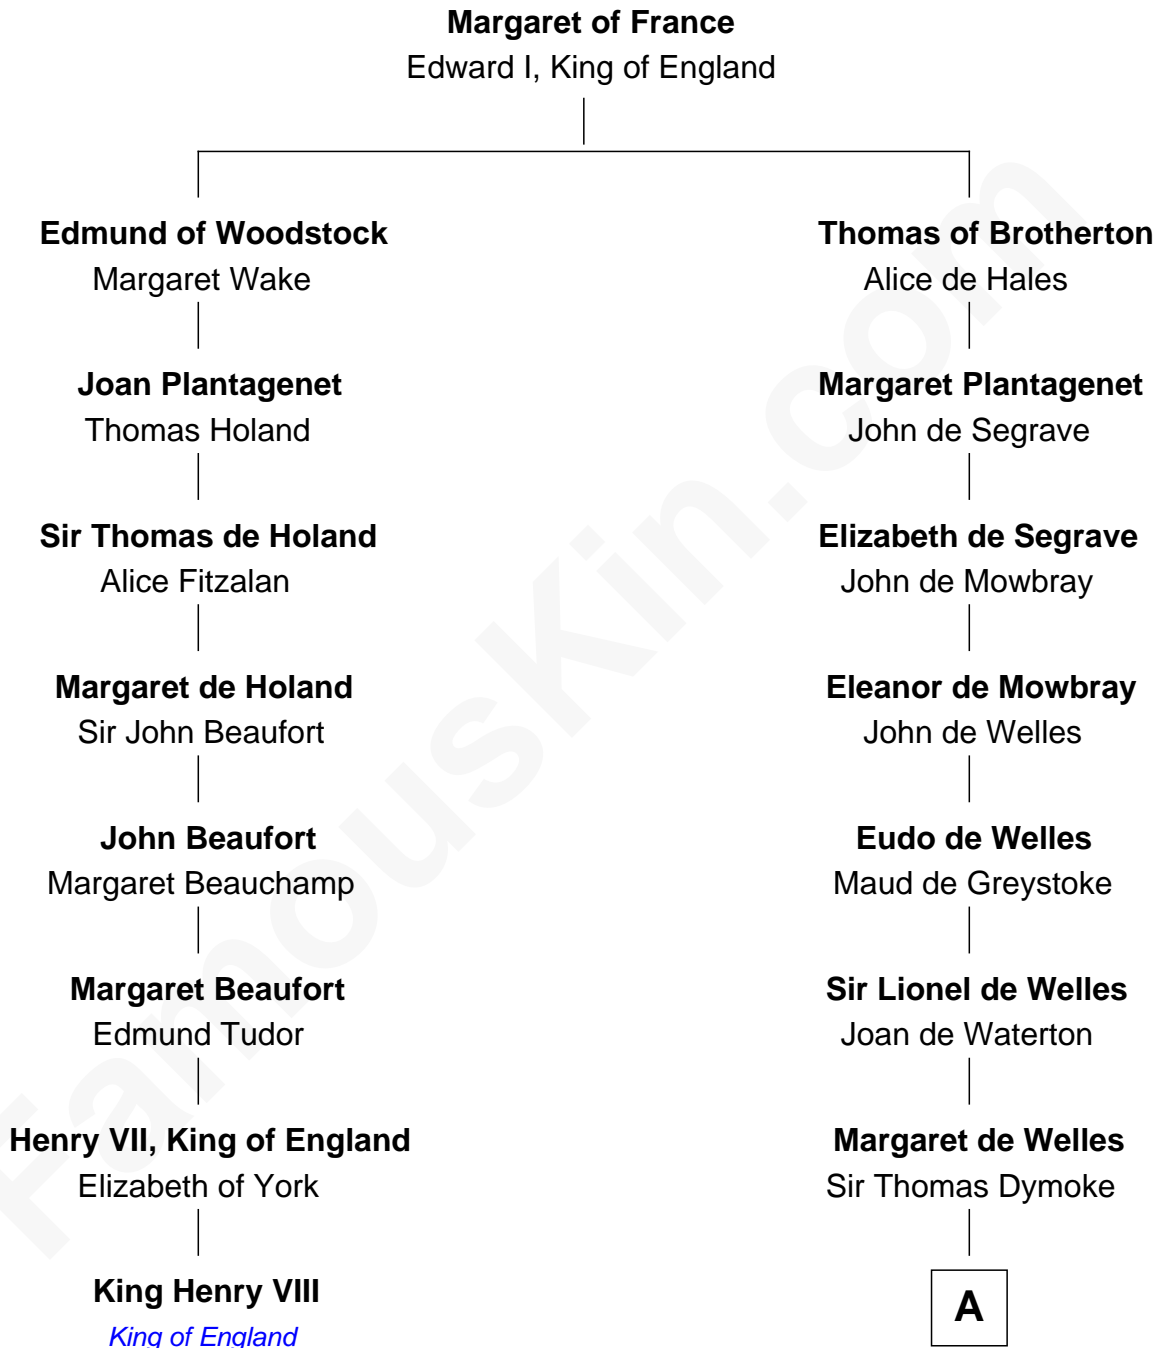

FamousKin.com
Relationship Chart of
King Henry VIII
King of England

7th cousin 9 times removed of
Meriwether Lewis
Lewis and Clark Expedition

A

Sir Robert Dymoke

Ann Sparrow

Sir Edward Dymoke

Anne Talboys

Frances Dymoke

Sir Thomas Windebank

Mildred Windebank

Robert Reade

Col. George Reade

Elizabeth Martiau

Mildred Reade

Col. Augustine Warner

Elizabeth Warner

Col. John Lewis

Col. Robert Lewis

Jane Meriwether

William Lewis

Lucy Meriwether

Meriwether Lewis

Lewis and Clark Expedition