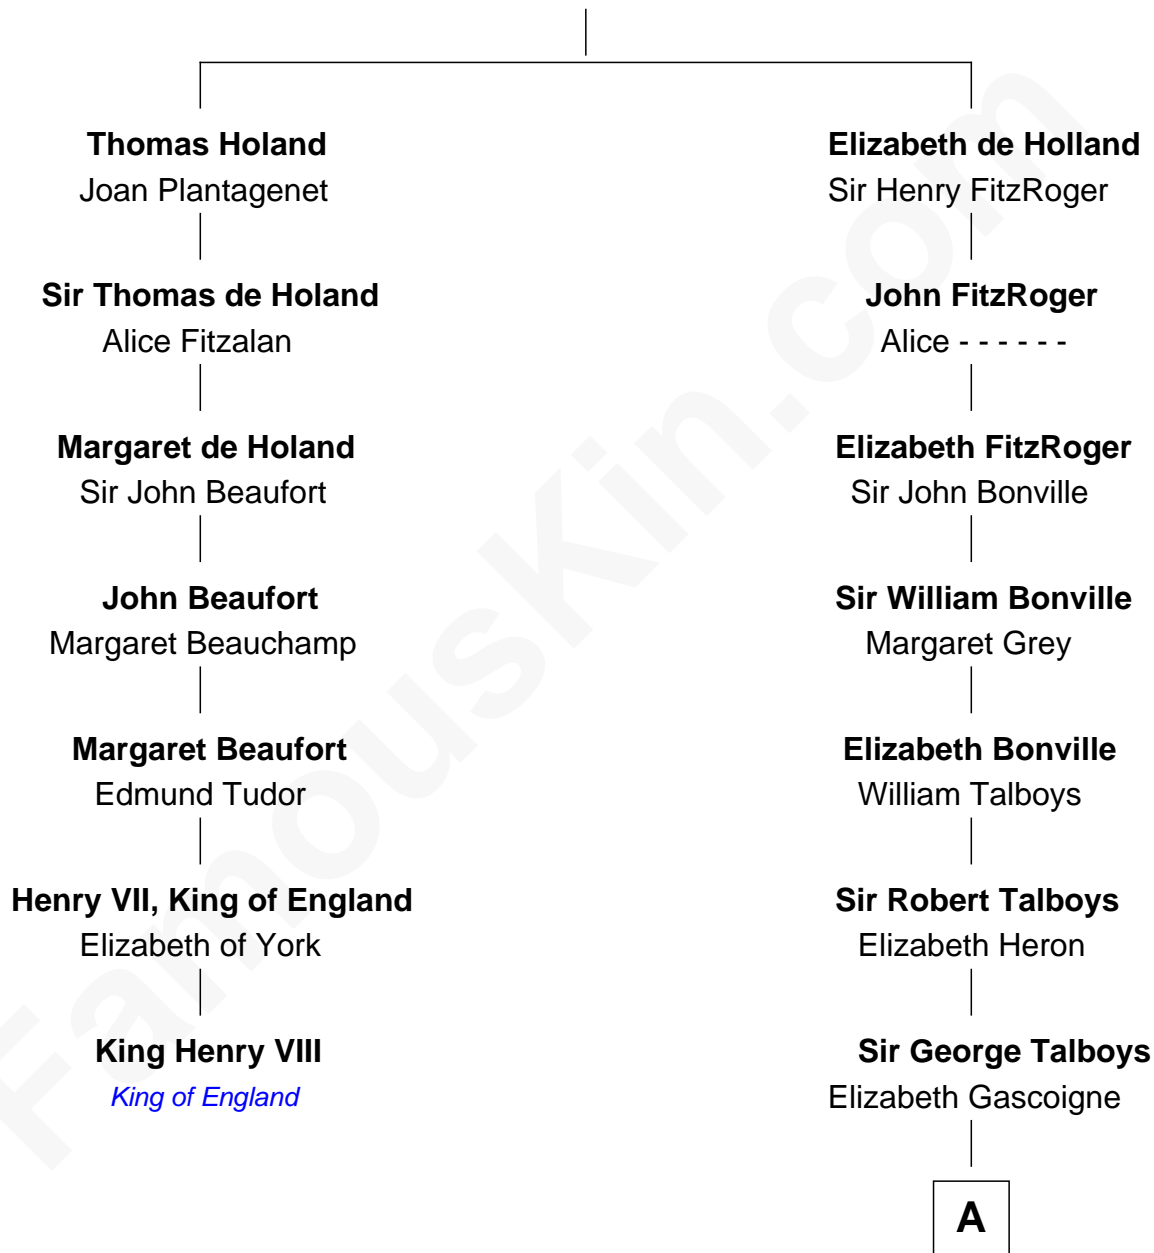

FamousKin.com

Relationship Chart of

King Henry VIII

King of England

6th cousin 9 times removed of

Meriwether Lewis
Lewis and Clark Expedition

Sir Robert de Holland
Maude la Zouche

A

Anne Talboys

Sir Edward Dymoke

Frances Dymoke

Sir Thomas Windebank

Mildred Windebank

Robert Reade

Col. George Reade

Elizabeth Martiau

Mildred Reade

Col. Augustine Warner

Elizabeth Warner

Col. John Lewis

Col. Robert Lewis

Jane Meriwether

William Lewis

Lucy Meriwether

Meriwether Lewis

Lewis and Clark Expedition