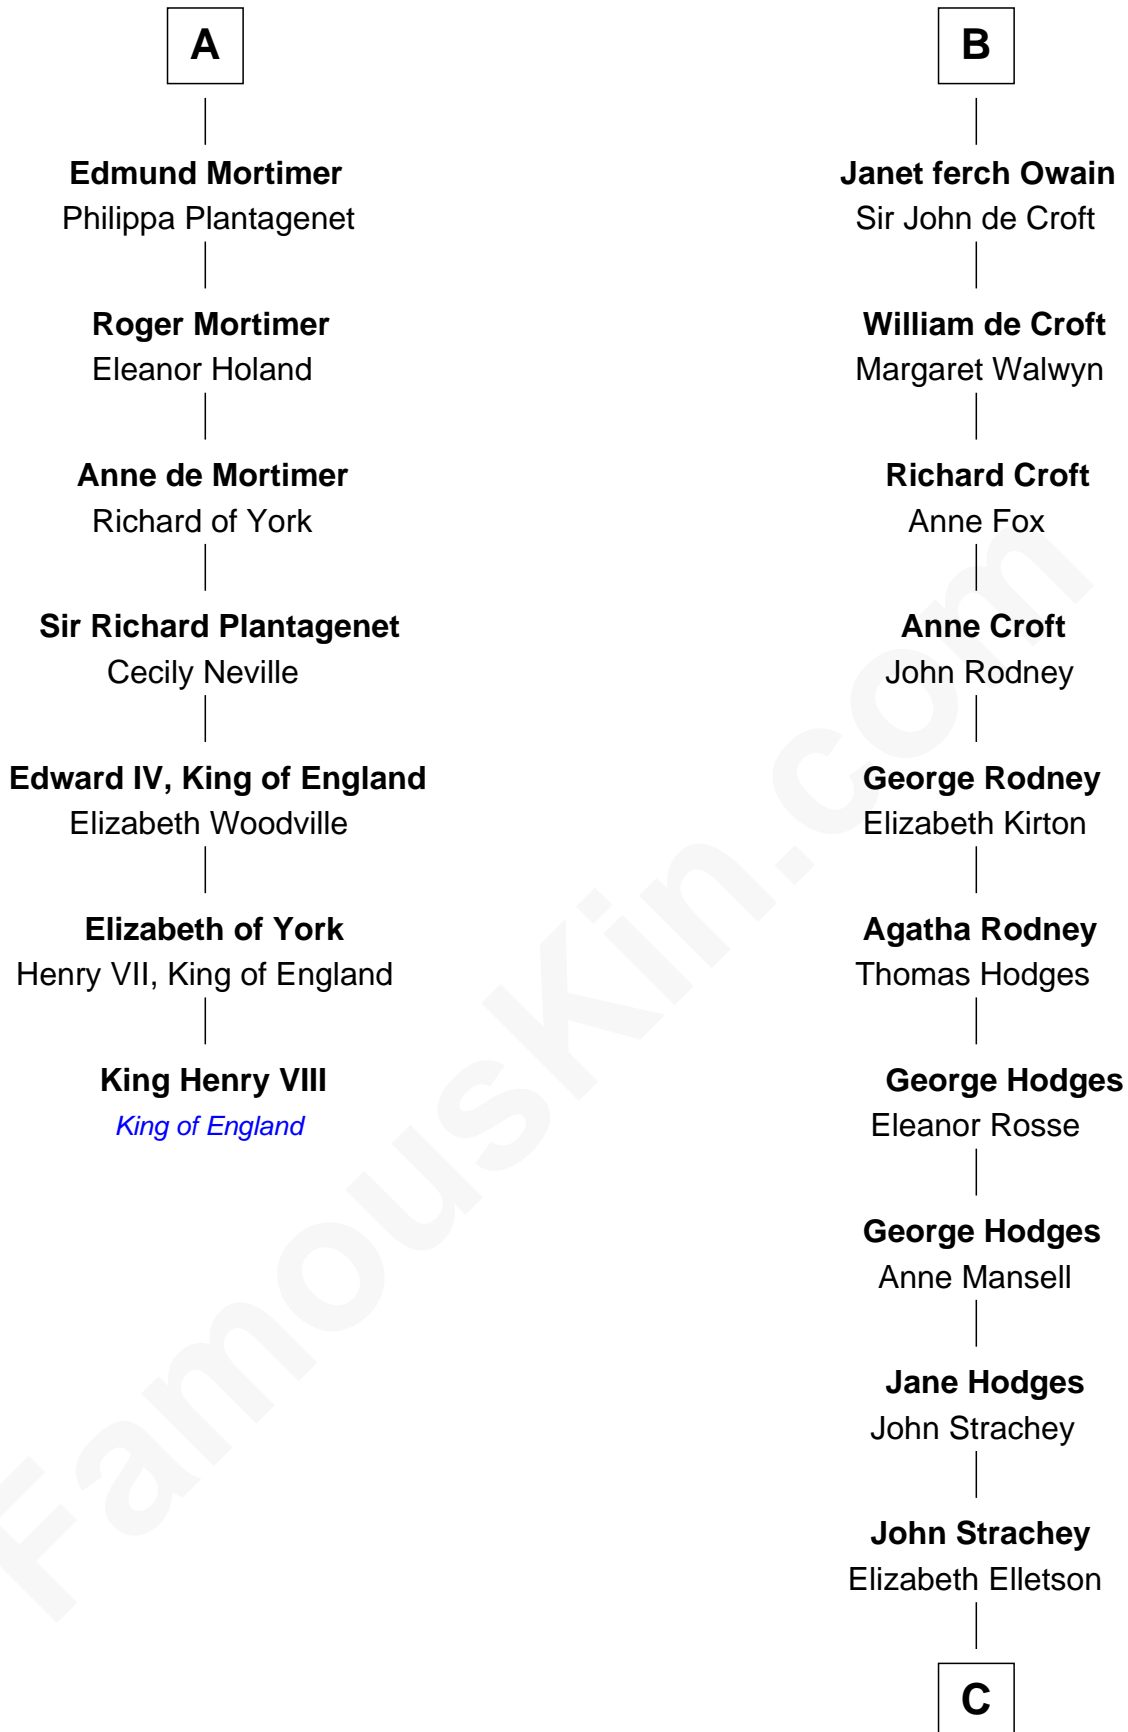

FamousKin.com
Relationship Chart of
King Henry VIII
King of England

13th cousin 8 times removed of

Lytton Strachey
Author and Co-Founder of Bloomsbury Group

C

Henry Strachey

Helen Clerk

Sir Henry Strachey

Jane Kelsall

Edward Strachey

Julia Woodburn Kirkpatrick

Sir Richard Strachey

Jane Maria Grant

Lytton Strachey

British Author