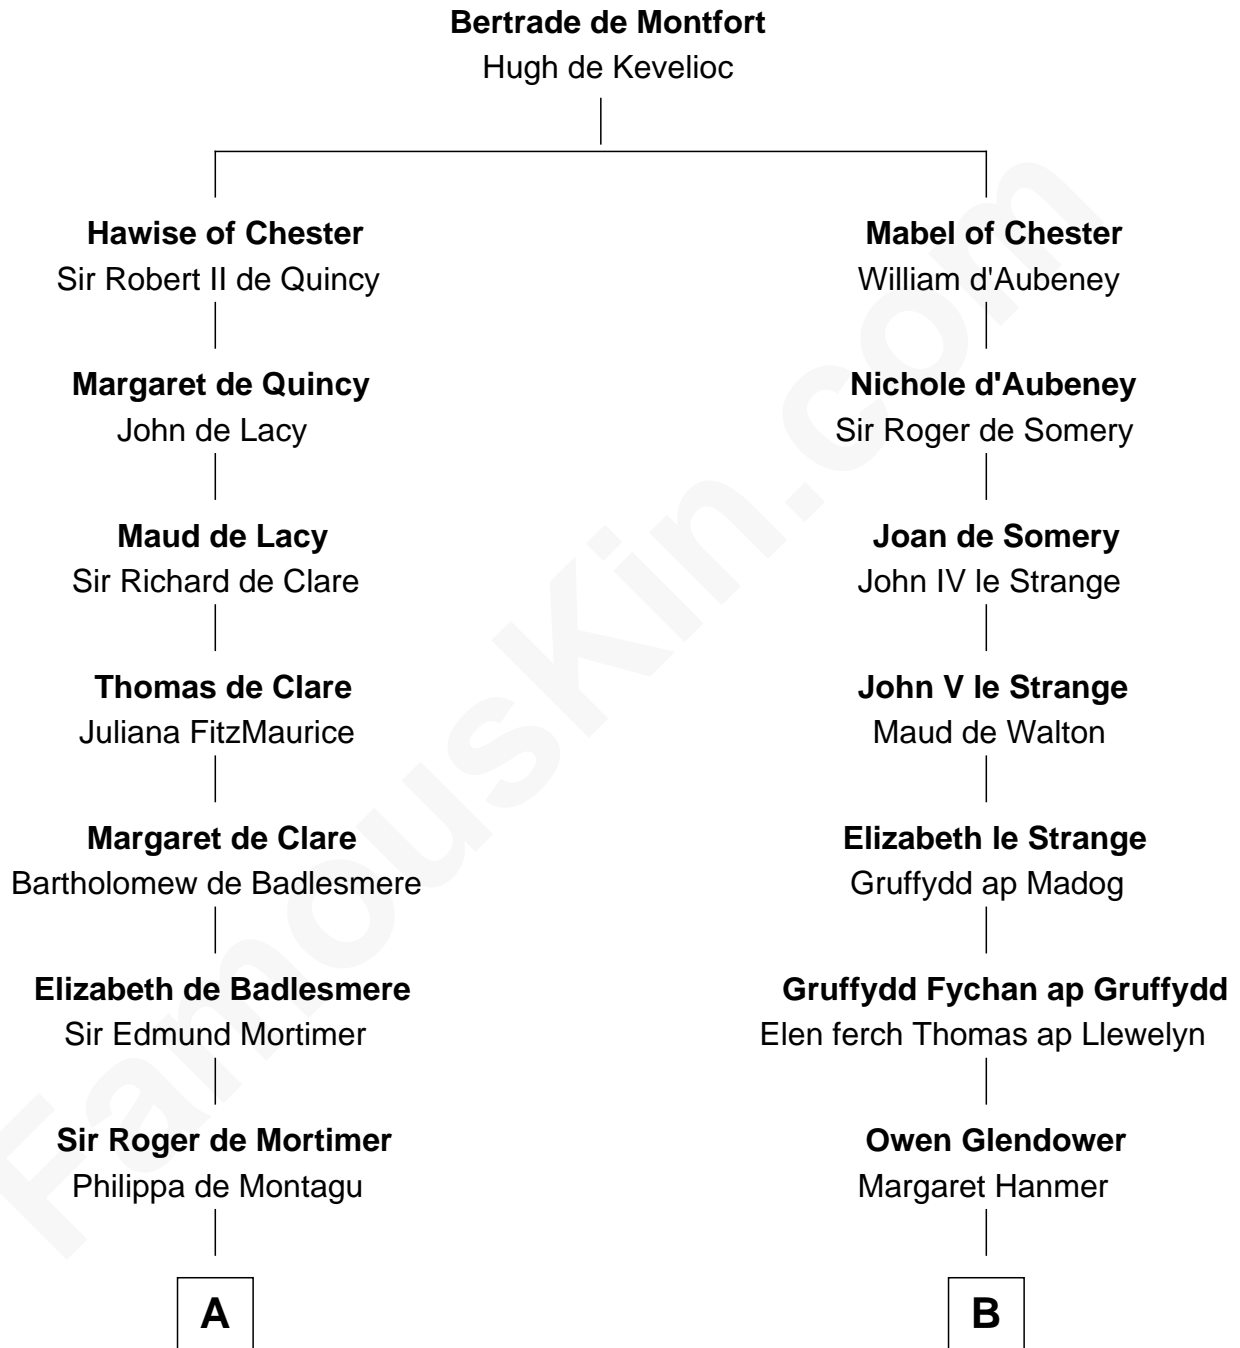

FamousKin.com
Relationship Chart of
King Henry VIII
King of England

13th cousin 8 times removed of

Lytton Strachey
Author and Co-Founder of Bloomsbury Group

C

Henry Strachey

Helen Clerk

Sir Henry Strachey

Jane Kelsall

Edward Strachey

Julia Woodburn Kirkpatrick

Sir Richard Strachey

Jane Maria Grant

Lytton Strachey

British Author