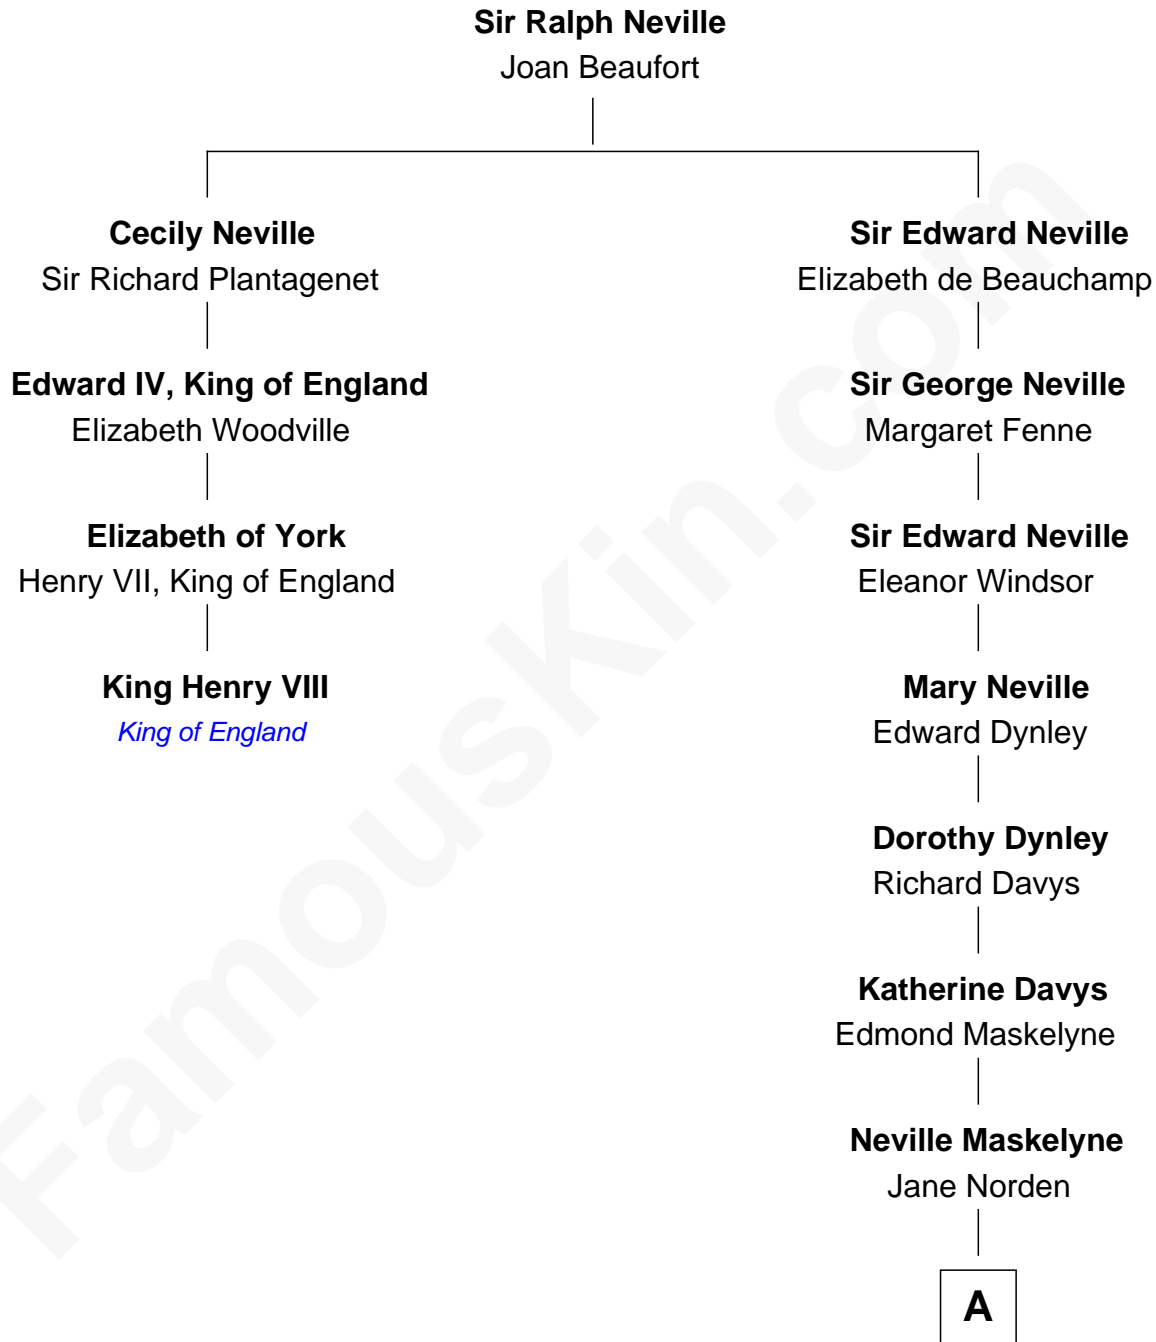

**FamousKin.com**  
**Relationship Chart of**  
**King Henry VIII**  
*King of England*

3rd cousin 10 times removed of

**Lytton Strachey**  
*Author and Co-Founder of Bloomsbury Group*

**A**

**William Maskelyne**

Jane Best

**Neville Maskelyne**

Anne Bath

**Alice Maskelyne**

John Kelsall

**Jane Kelsall**

Sir Henry Strachey

**Edward Strachey**