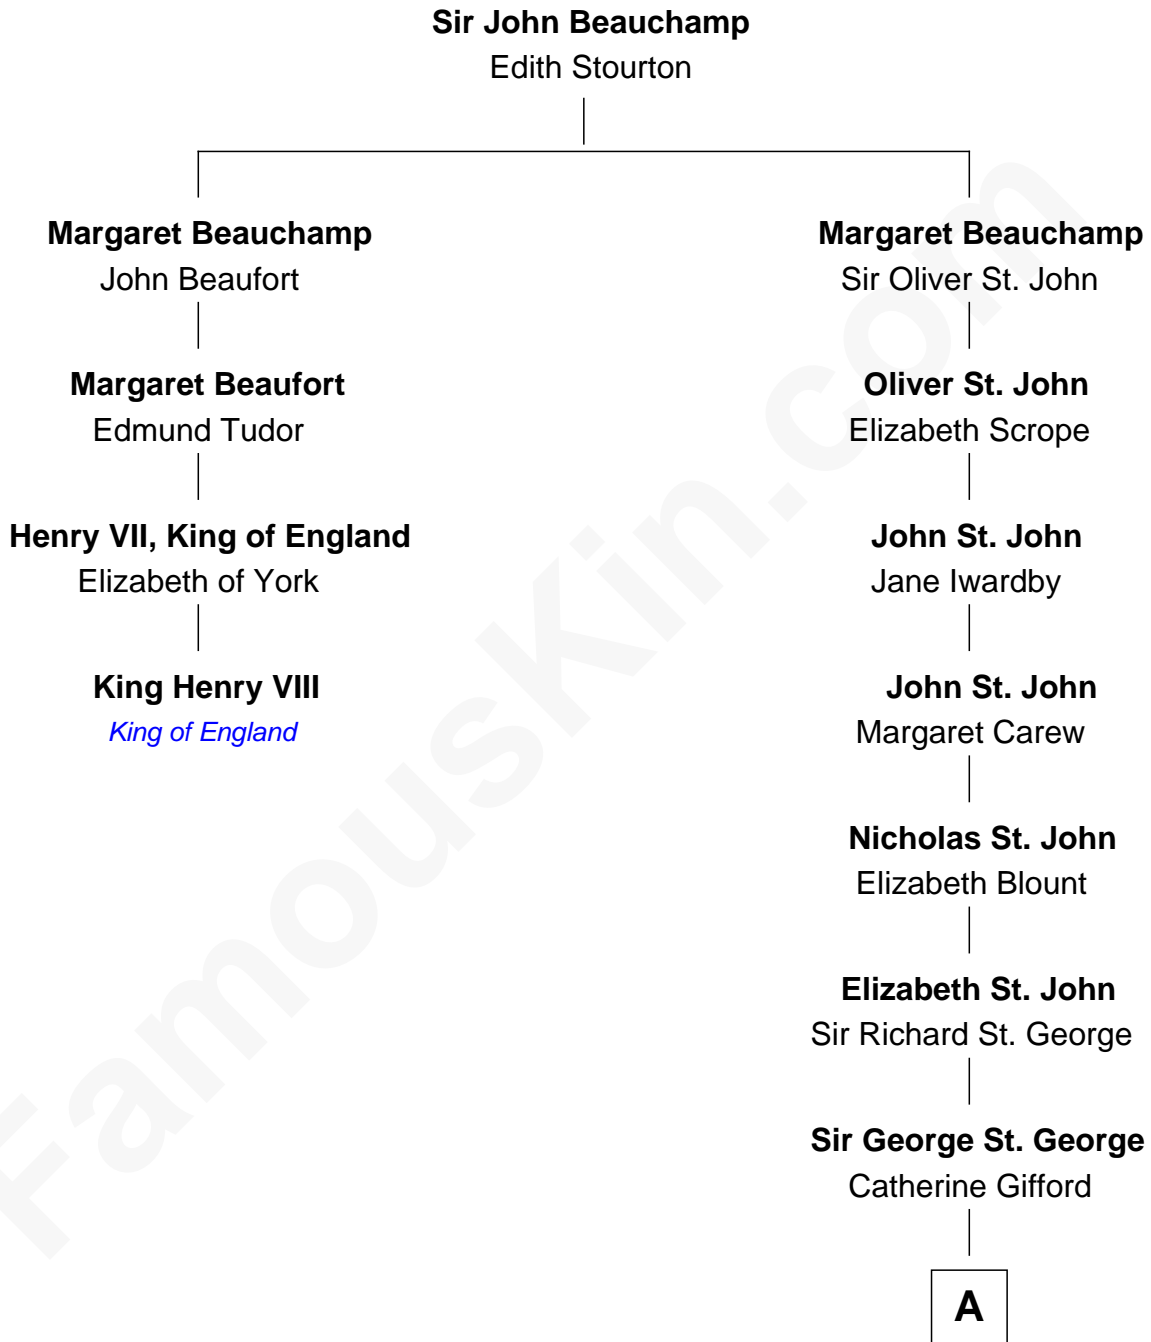

**FamousKin.com**  
**Relationship Chart of**  
**King Henry VIII**  
*King of England*

3rd cousin 11 times removed of  
**Olivia De Havilland**  
*Movie Actress*

**A**

**Mary St. George**

Richard Coote

**Laetitia Coote**

Robert Molesworth

**William Molesworth**

Anne Adair

**Richard Molesworth**

Catherine Cobb

**John Molesworth**

Louise Tomkyns

**Margaret Letitia Molesworth**

Charles Richard De Havilland

**Walter Augustus De Havilland**

Lillian Augusta Ruse

**Olivia De Havilland**

*Movie Actress*