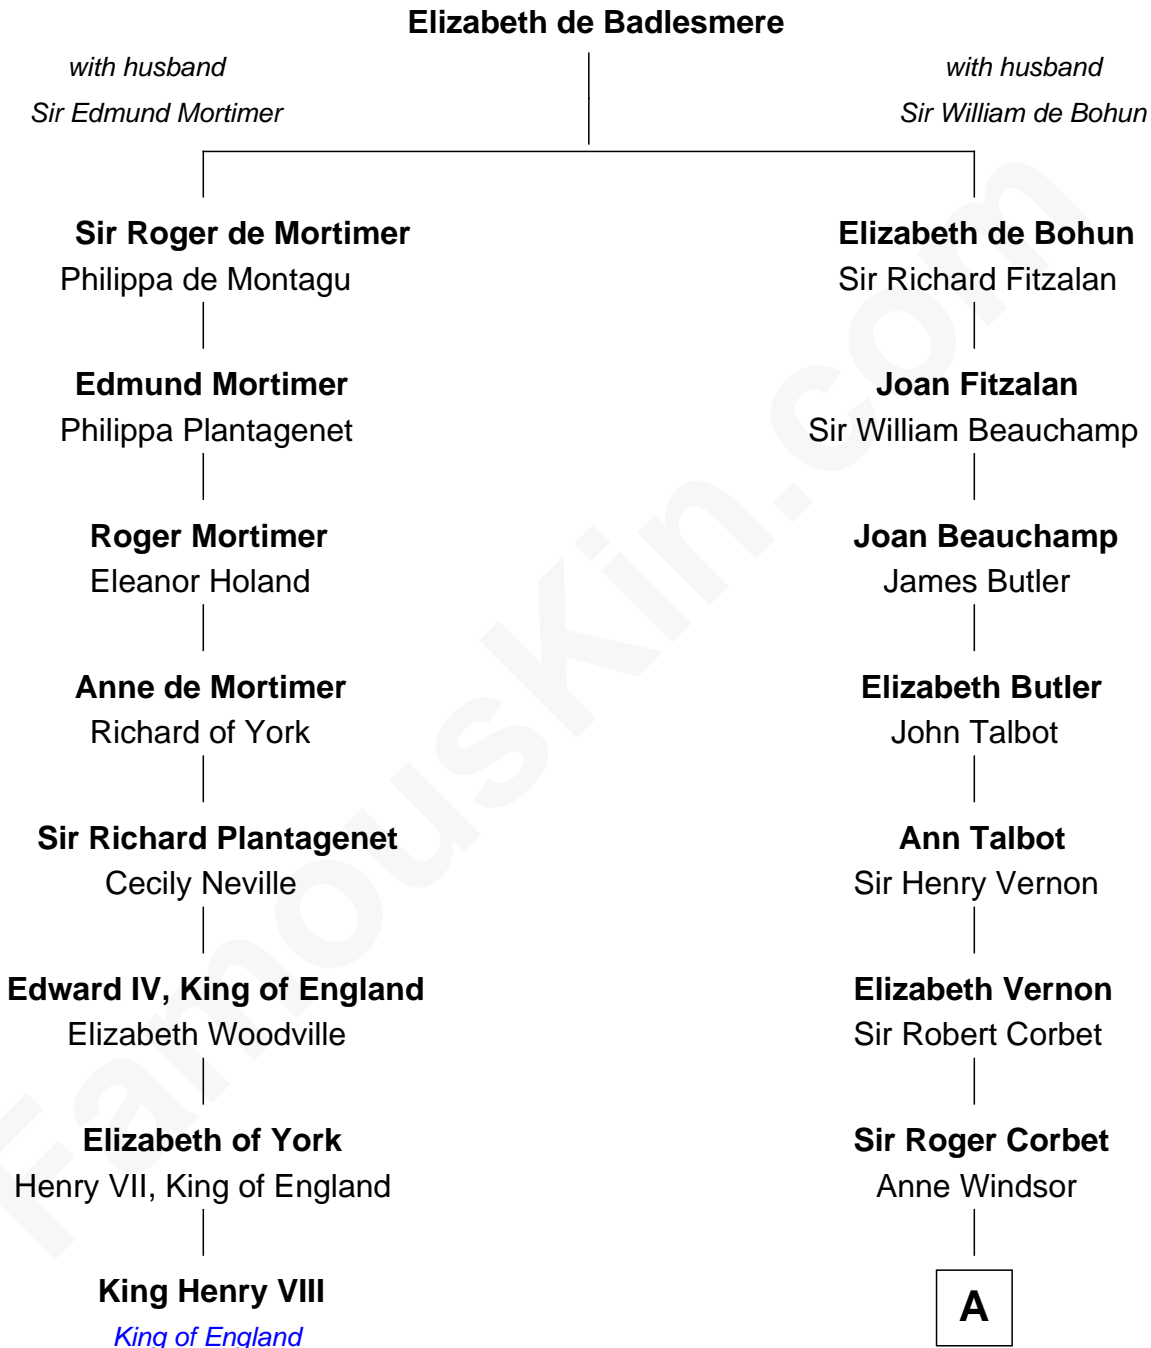

FamousKin.com

Relationship Chart of

King Henry VIII

King of England

7th cousin 10 times removed of

Olivia De Havilland

Movie Actress

A

Margaret Corbet
Sir Francis Palmes

Sir Francis Palmes
Mary Hadnall

Mary Palmes
William Molesworth

Robert Molesworth
Judith Bysse

Robert Molesworth
Laetitia Coote

William Molesworth
Anne Adair

Richard Molesworth
Catherine Cobb