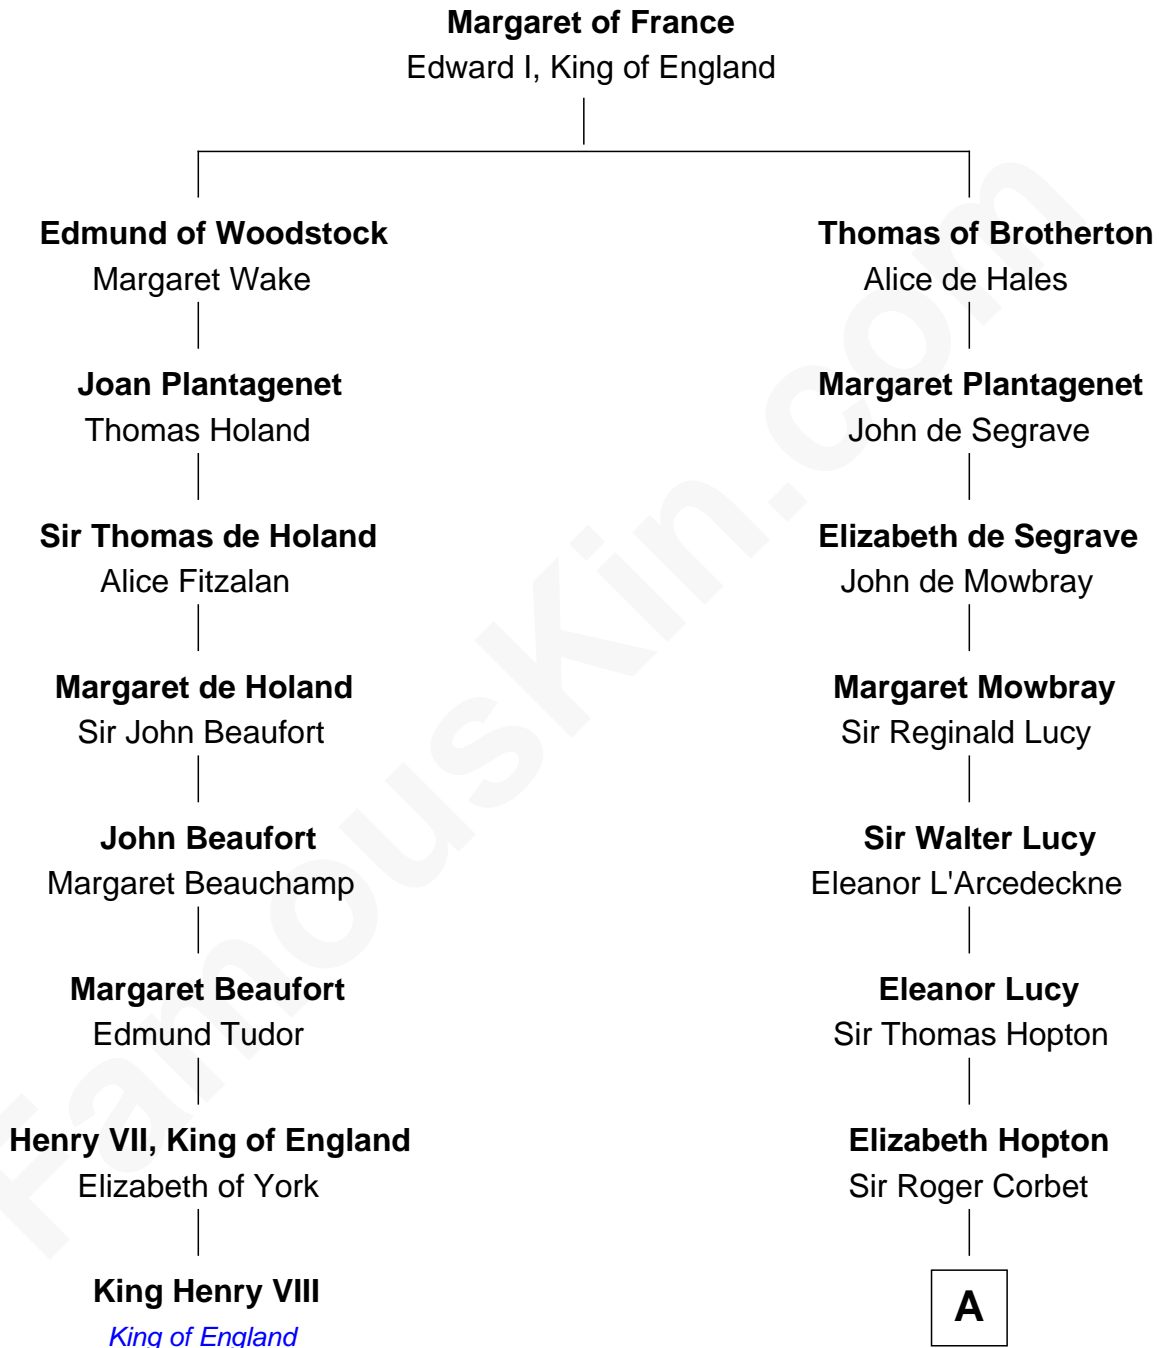

FamousKin.com
Relationship Chart of
King Henry VIII
King of England

7th cousin 13 times removed of
Olivia De Havilland
Movie Actress

A

Sir Richard Corbet
Elizabeth Devereux

Sir Robert Corbet
Elizabeth Vernon

Sir Roger Corbet
Anne Windsor

Margaret Corbet
Sir Francis Palmes

Sir Francis Palmes
Mary Hadnall

Mary Palmes
William Molesworth

Robert Molesworth
Judith Bysse

Robert Molesworth
Laetitia Coote

William Molesworth
Anne Adair