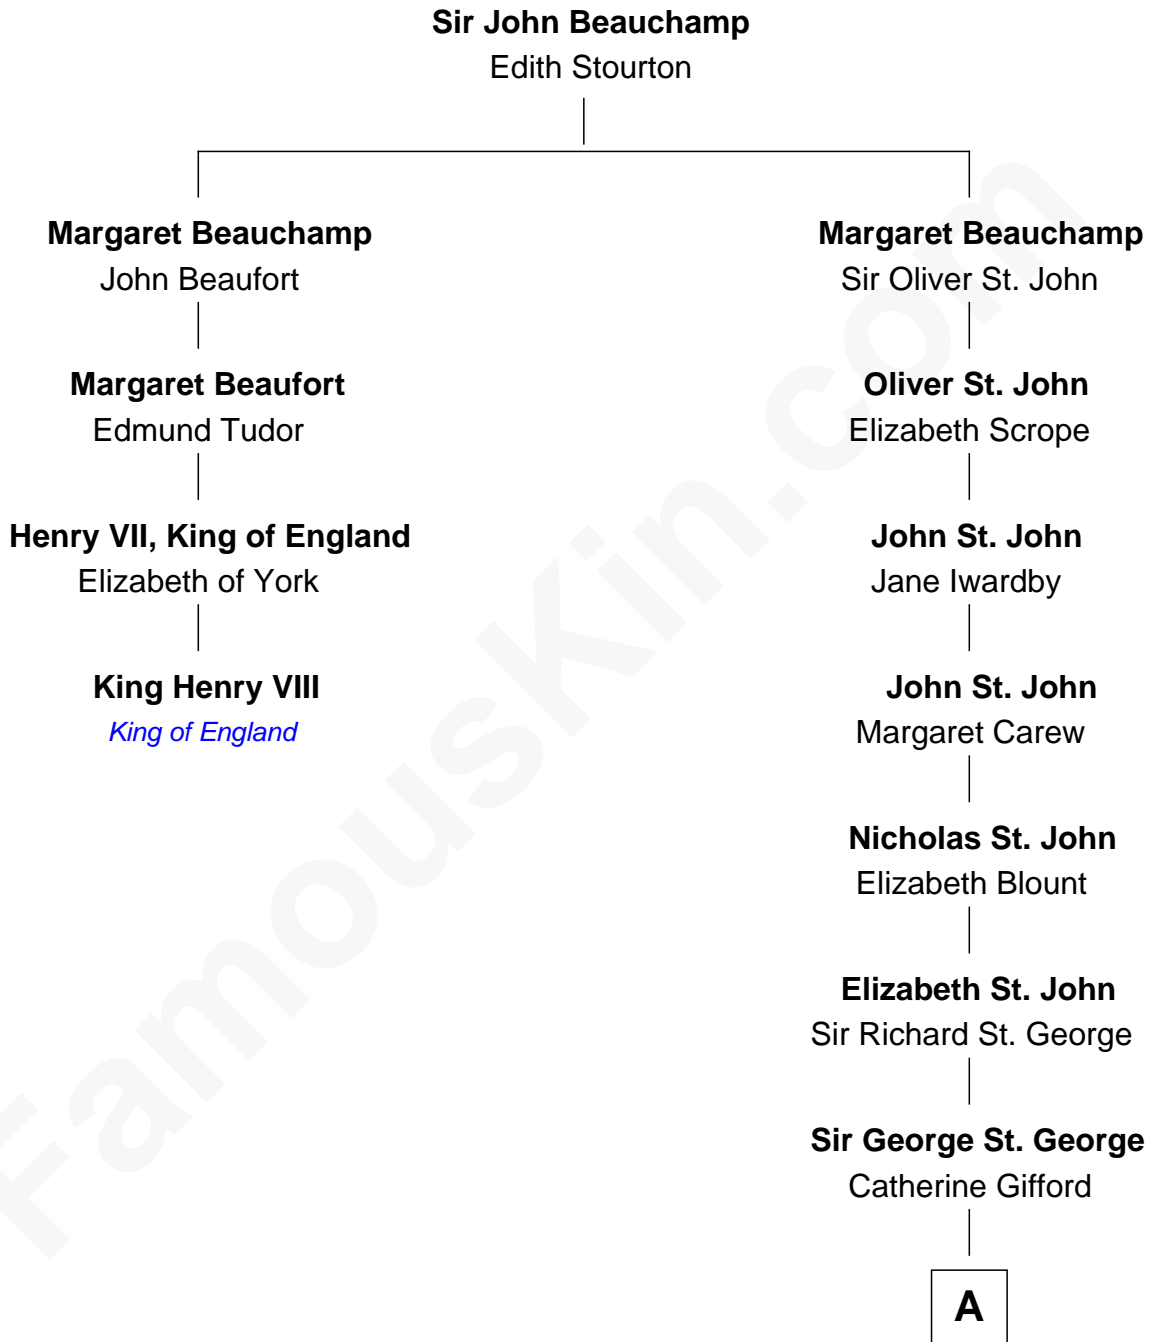

FamousKin.com
Relationship Chart of
King Henry VIII
King of England

3rd cousin 11 times removed of

Joan Fontaine
Movie Actress

A

Mary St. George

Richard Coote

Laetitia Coote

Robert Molesworth

William Molesworth

Anne Adair

Richard Molesworth

Catherine Cobb

John Molesworth

Louise Tomkyns

Margaret Letitia Molesworth

Charles Richard De Havilland

Walter Augustus De Havilland

Lillian Augusta Ruse

Joan Fontaine

Movie Actress