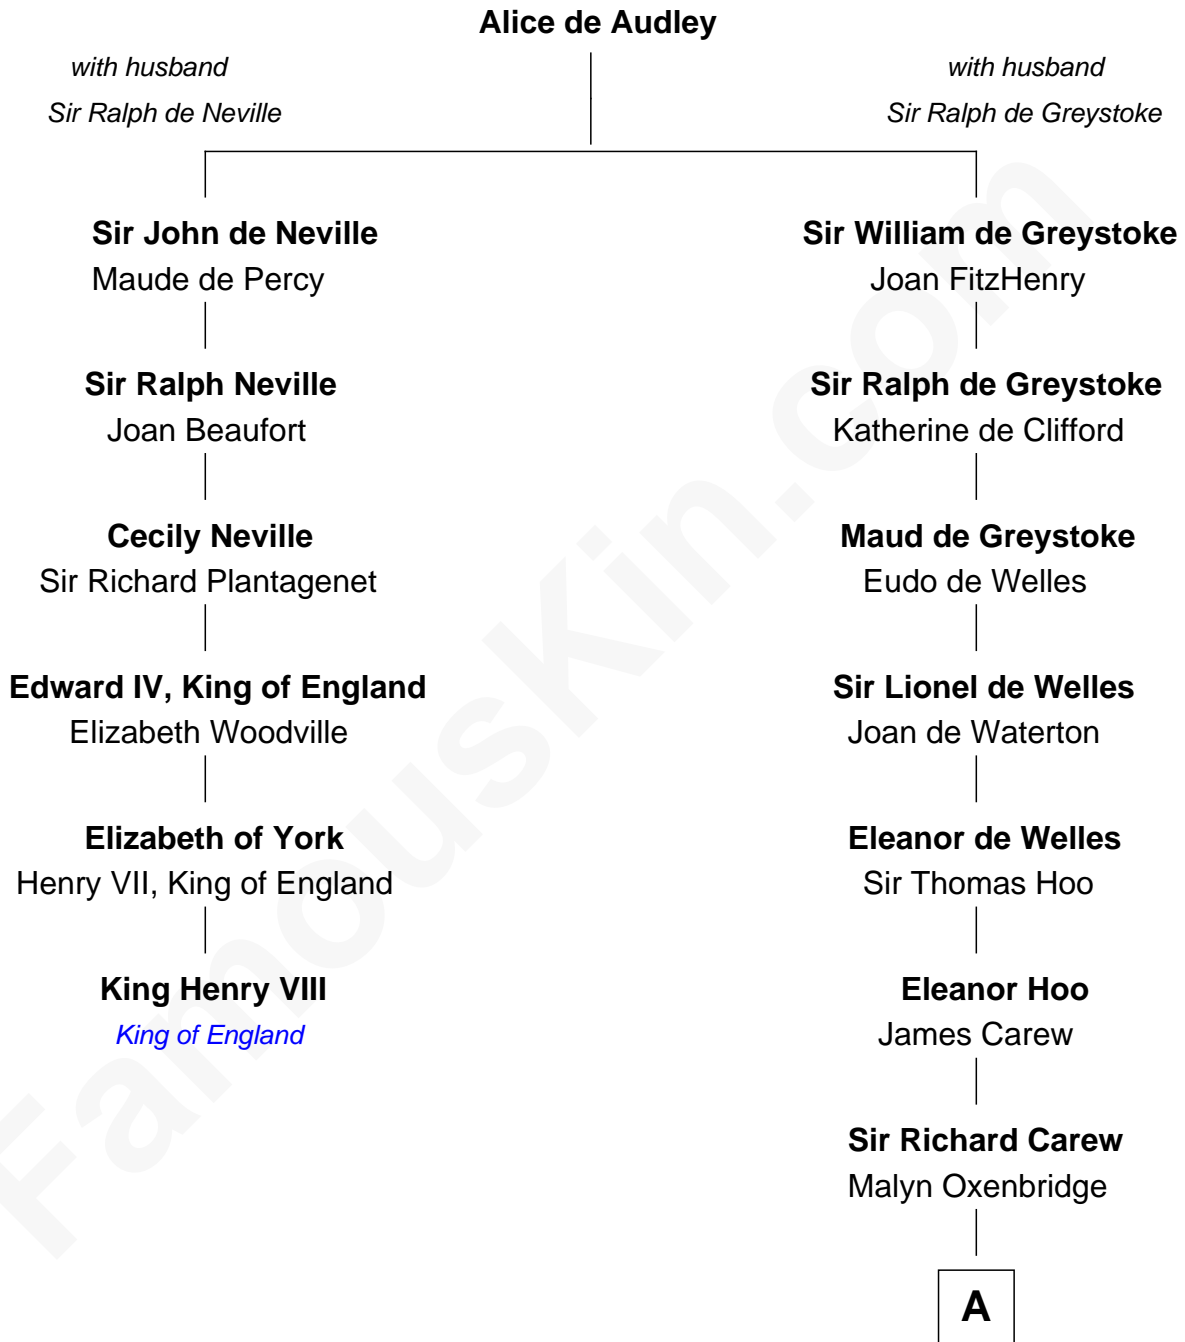

FamousKin.com

Relationship Chart of

King Henry VIII

King of England

5th cousin 13 times removed of

Joan Fontaine
Movie Actress

A

Margaret Carew