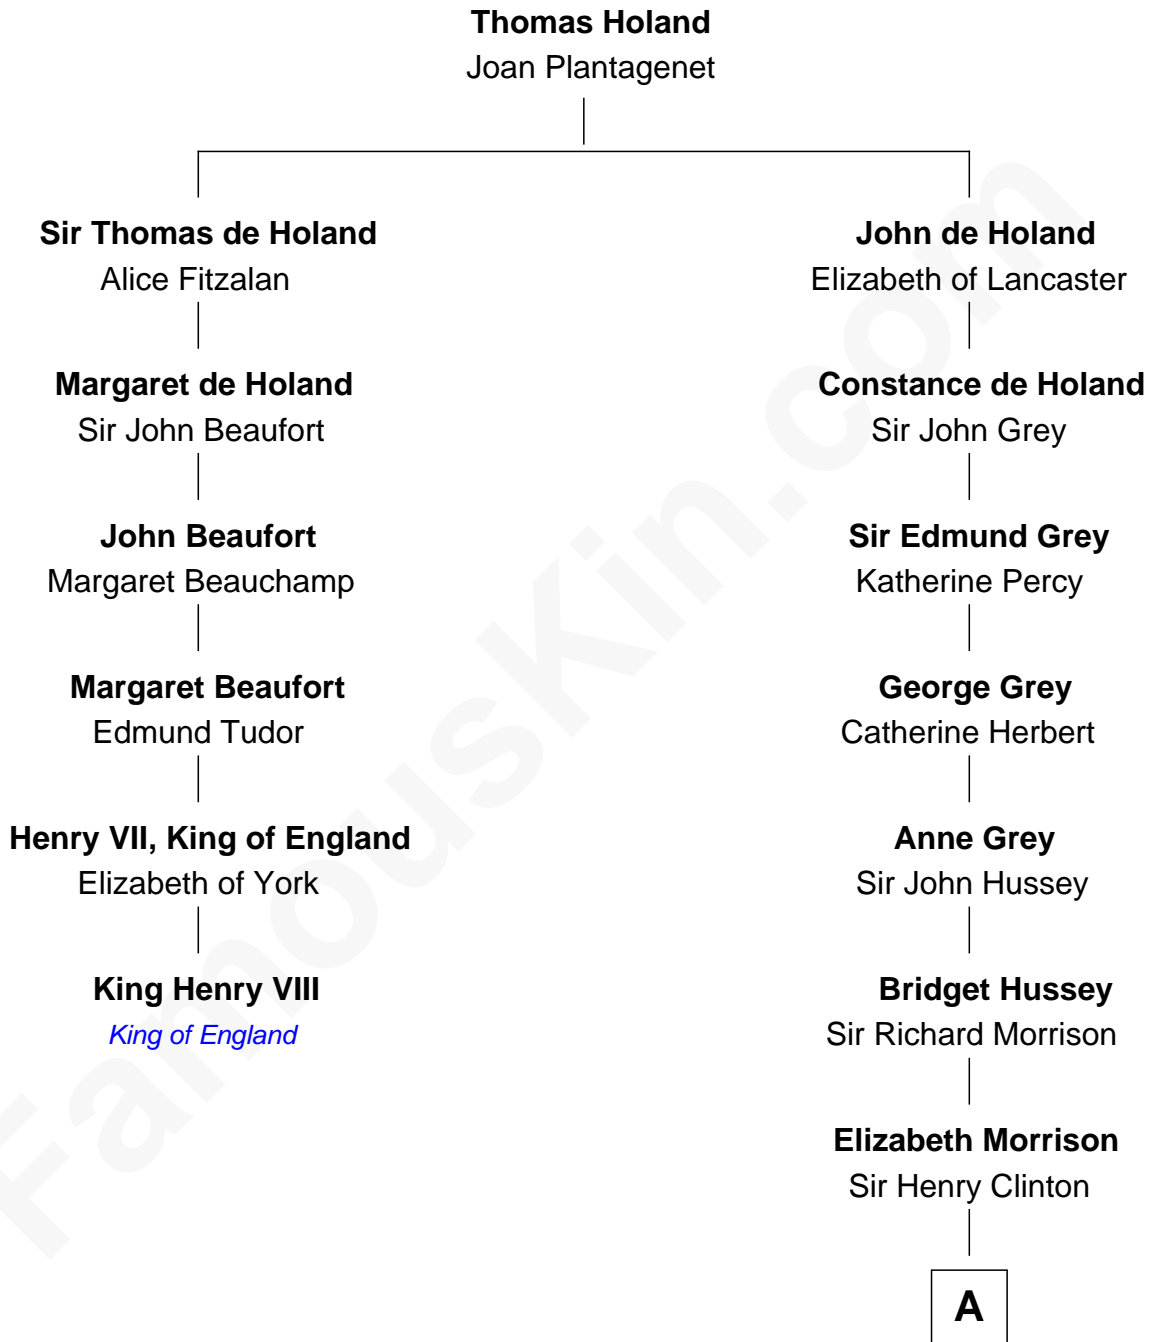

# FamousKin.com Relationship Chart of

**King Henry VIII**

*King of England*

5th cousin 7 times removed of

**DeWitt Clinton**

*6th Governor of New York*

**A**

—  
**Sir Henry Clinton alias Fynes**

Elizabeth Hickman

—  
**William Clinton**

Elizabeth Kennedy

—  
**James Clinton**

Elizabeth Smith

—  
**Charles Clinton**

Elizabeth Denniston

—  
**Gen. James Clinton**

Mary DeWitt

—  
**DeWitt Clinton**

*6th Governor of New York*