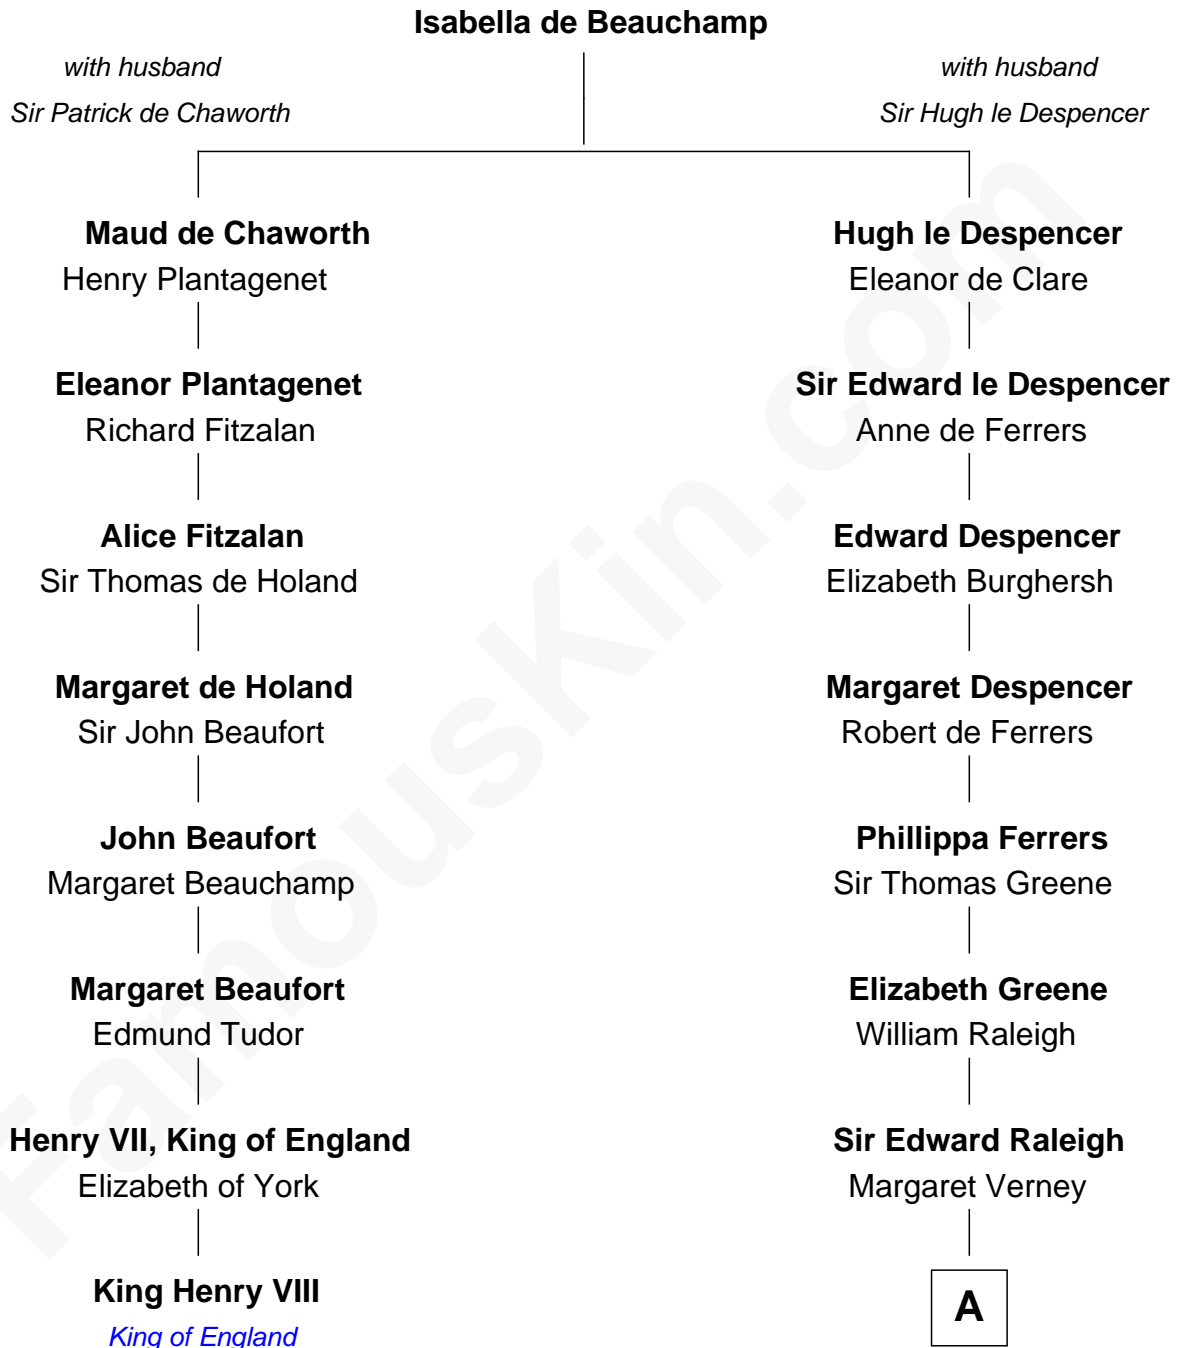

FamousKin.com

Relationship Chart of

King Henry VIII

King of England

7th cousin 6 times removed of

Jonathan Swift
Author of Gulliver's Travels

A

Sir Edward Raleigh
Anne Chamberlayne

Bridget Raleigh
Sir John Cope

Elizabeth Cope
John Dryden

Nicholas Dryden
Mary Emyley

Elizabeth Dryden
Rev. Thomas Swift

Jonathan Swift
Abigail Erick

Jonathan Swift
Author of Gulliver's Travels