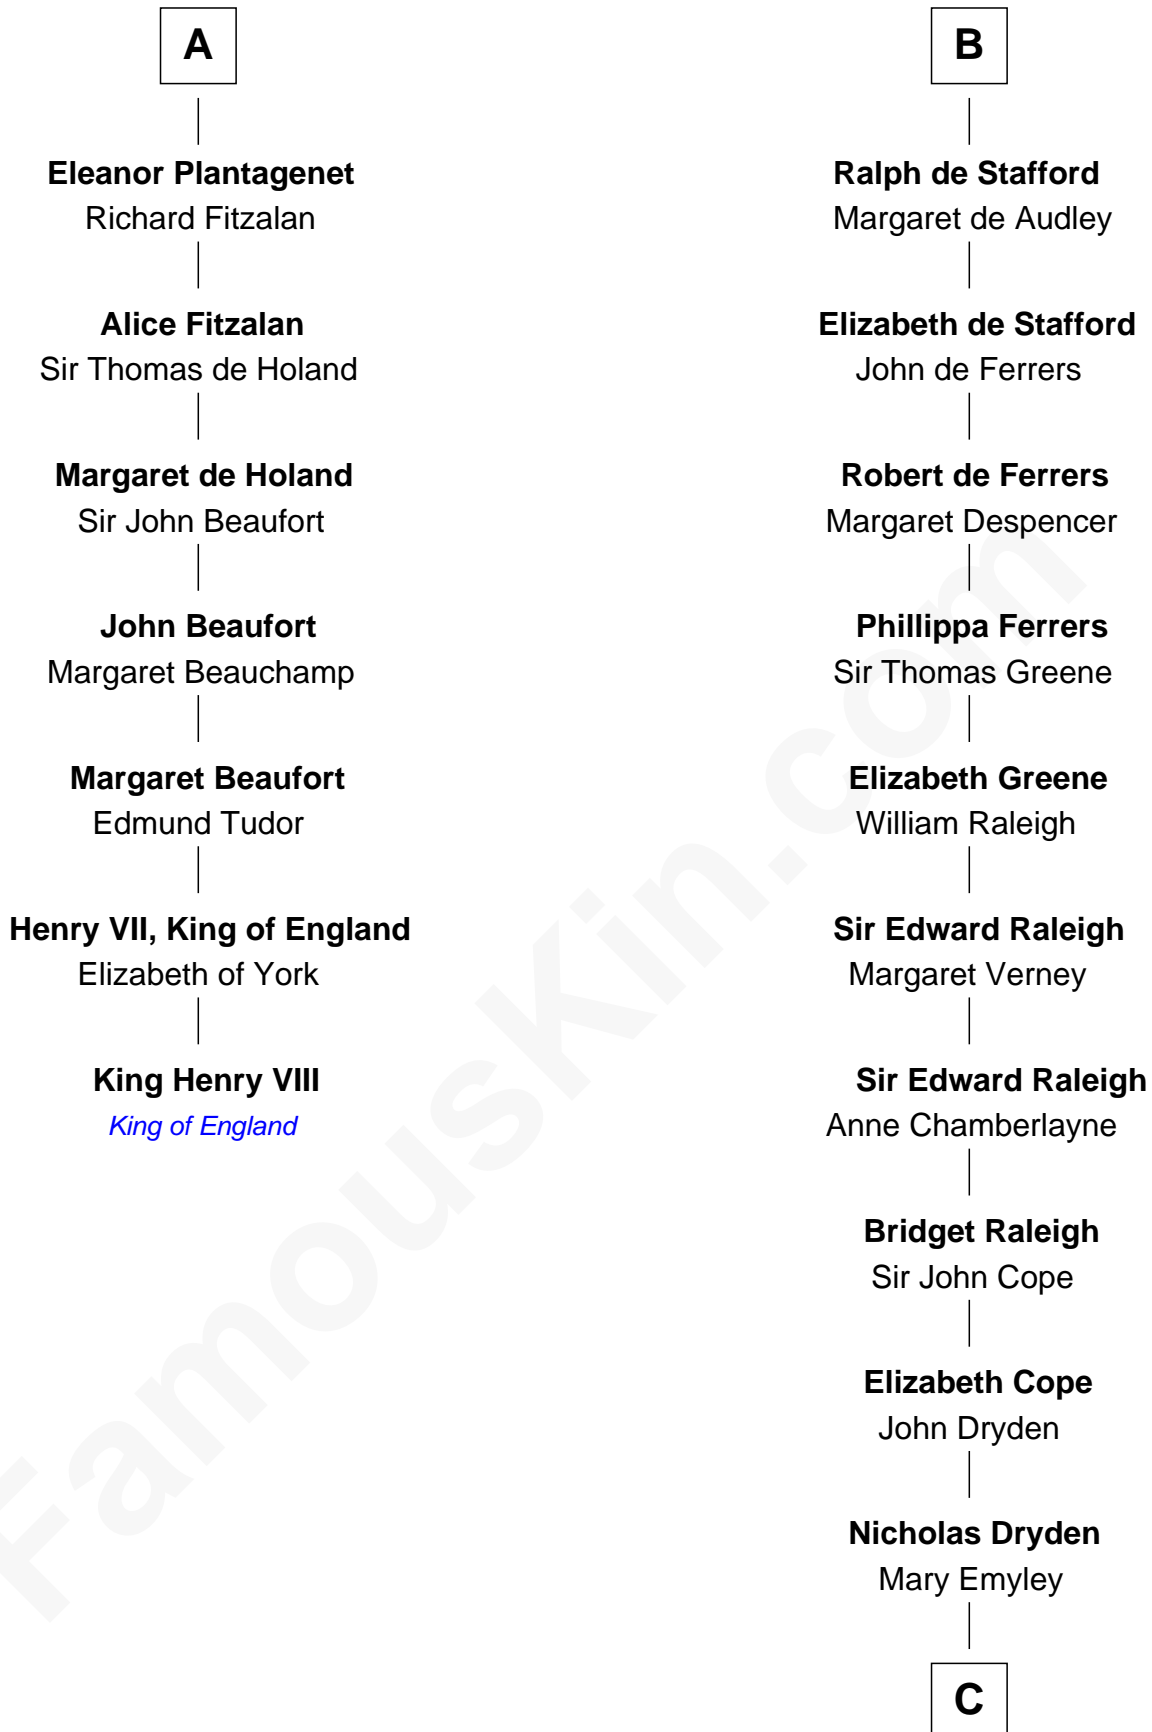

FamousKin.com
Relationship Chart of
King Henry VIII
King of England

13th cousin 6 times removed of
Jonathan Swift
Author of Gulliver's Travels

Gottfried I, Count of Louvain
 Ide de Chiny

Godfrey II, Count of Louvain
 Luitgarde of Sulzbach

Godfrey III, Count of Louvain
 Marguerite of Limbourg

Henry I, Duke of Brabant
 Mathilde of Boulogne

Henry II, Duke of Brabant
 Marie of Hohenstaufen

Matilda of Brabant
 Robert I, Count of Artois

Blanche of Artois
 Edmund Plantagenet

Henry Plantagenet
 Maud de Chaworth

A

Alice of Louvain
 William d'Aubenev

William d'Aubenev
 Maud de St. Hilary

William d'Aubenev
 Mabel of Chester

Nichole d'Aubenev
 Sir Roger de Somery

Margaret de Somery
 Ralph Basset

Ralph Basset
 Hawise - - - - -

Margaret Basset
 Edmund de Stafford

B

C

Elizabeth Dryden
Rev. Thomas Swift

Jonathan Swift
Abigail Erick

Jonathan Swift
Author of Gulliver's Travels

FamousKin.com