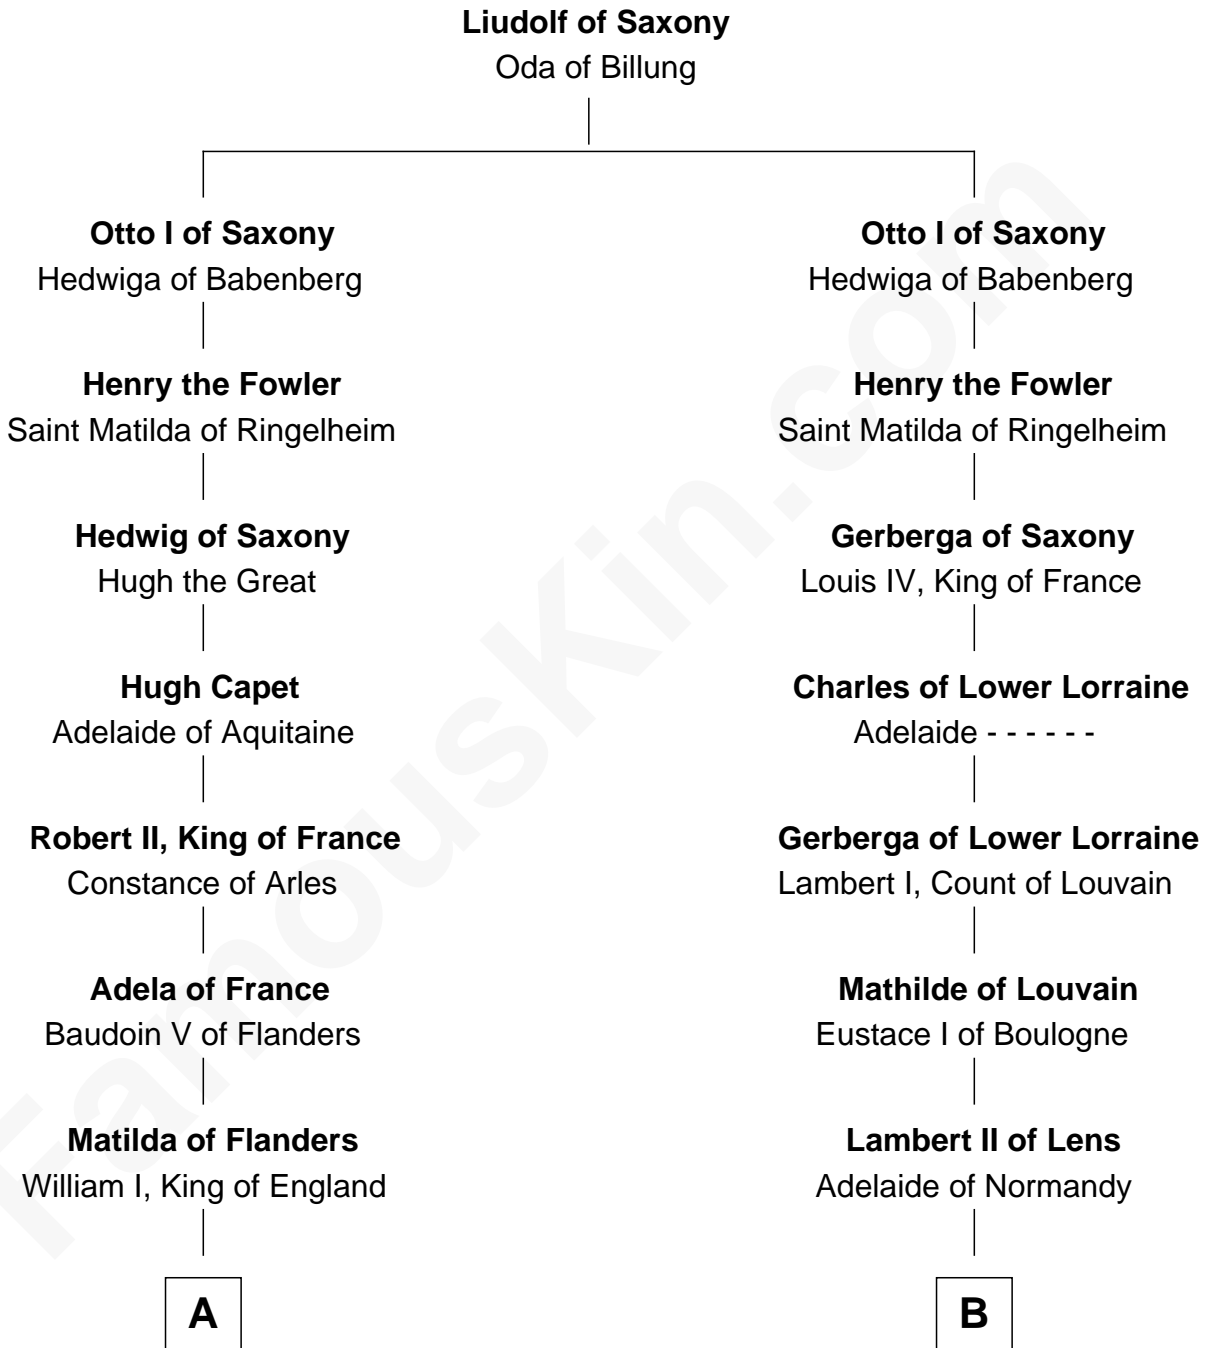

FamousKin.com

Relationship Chart of

King Henry VIII

King of England

11th cousin 9 times removed of

Robert Fitzwalter
Magna Carta Surety

C

—
John Beaufort
Margaret Beauchamp

—
Margaret Beaufort
Edmund Tudor

—
Henry VII, King of England
Elizabeth of York

—
King Henry VIII
King of England

FamousKin.com