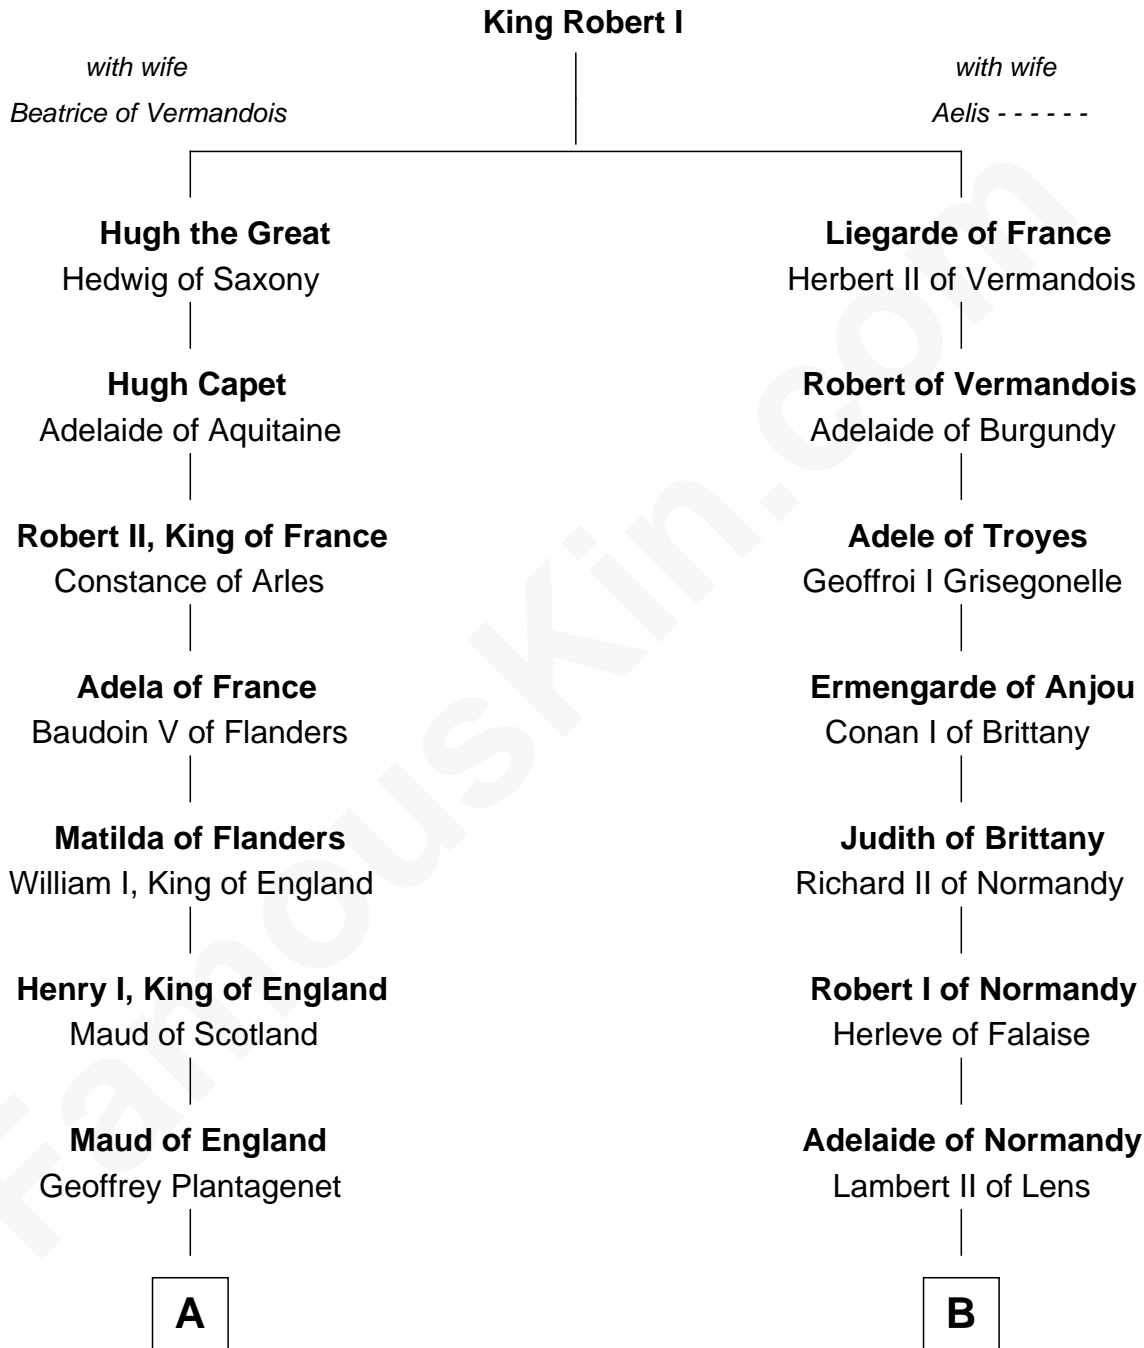

## Relationship Chart of

### King Henry VIII

King of England

11th cousin 7 times removed of

**Robert Fitzwalter**  
Magna Carta Surety

FamousKin.com