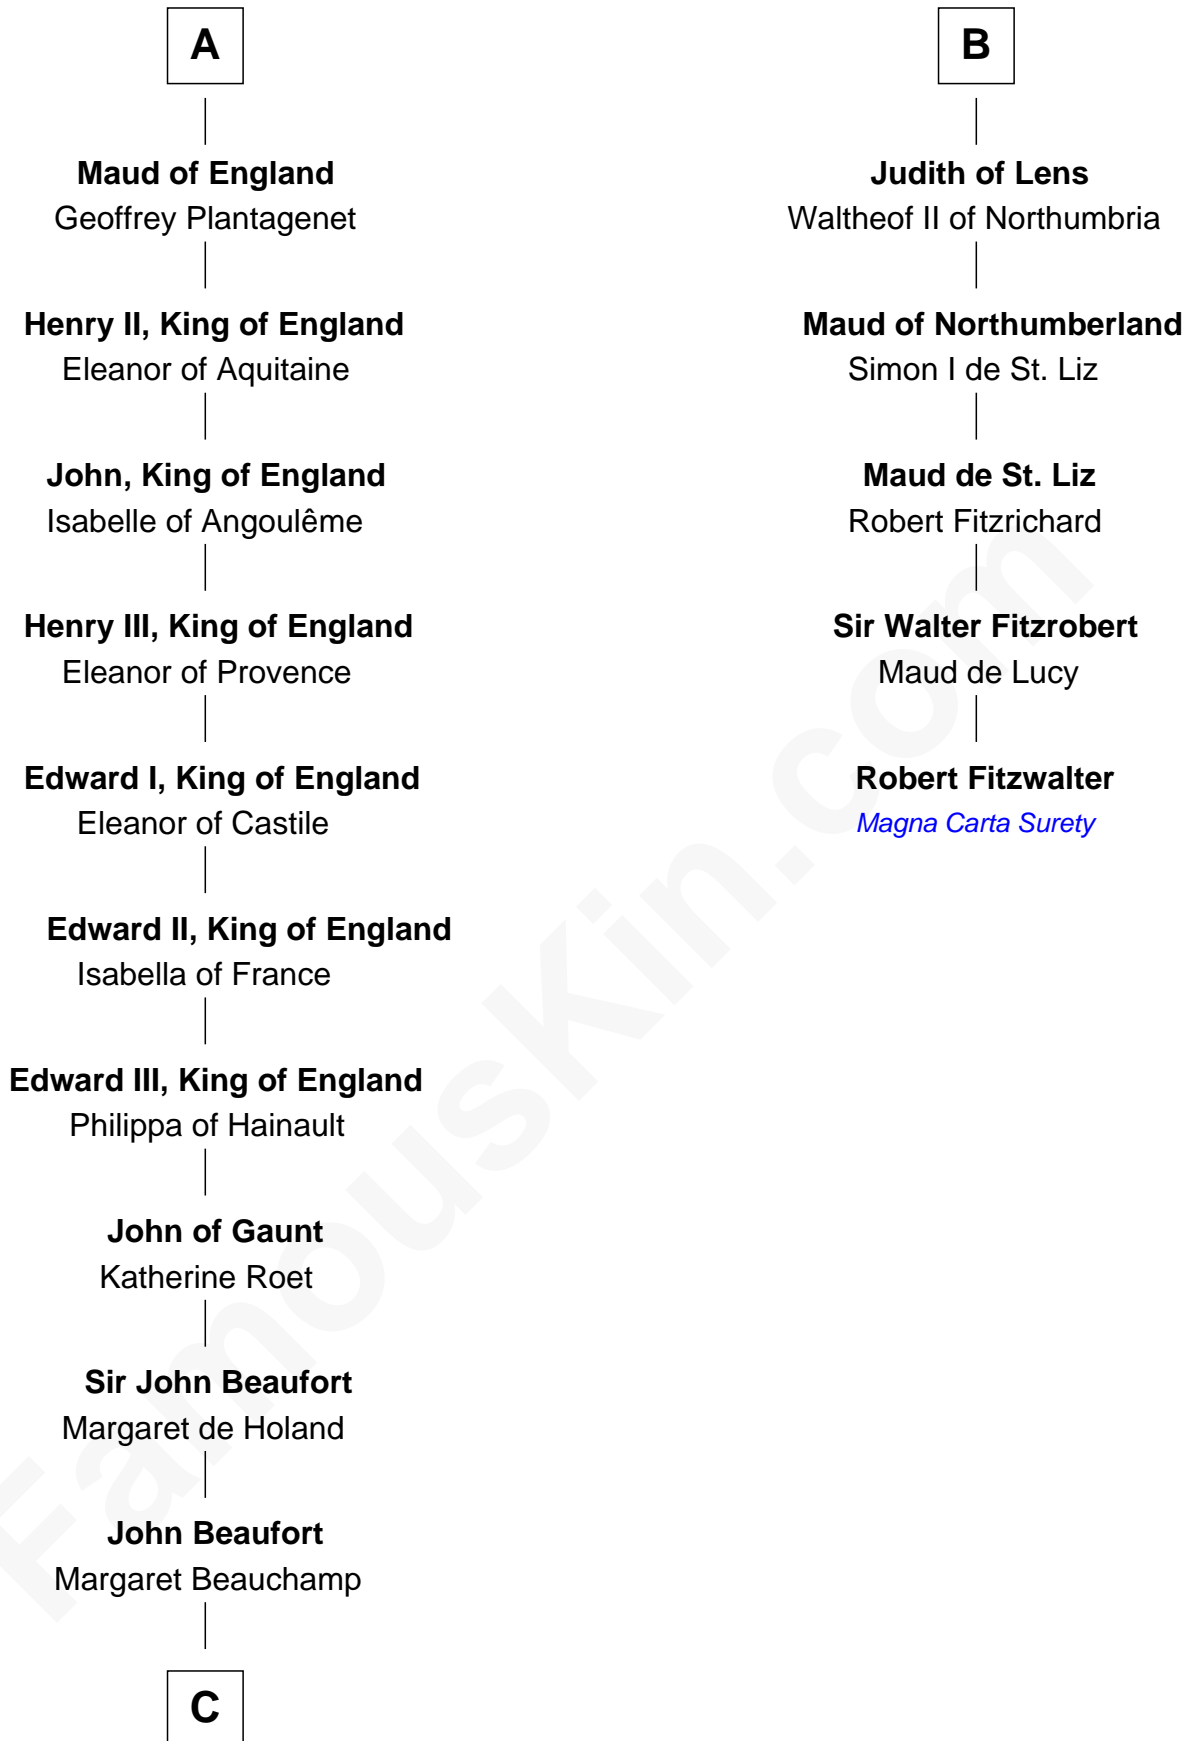

### King Henry VIII

King of England

11th cousin 8 times removed of

**Robert Fitzwalter**  
Magna Carta Surety

**Herbert I of Vermandois**  
Bertha de Morvois

**Beatrice of Vermandois**  
Robert I, King of France

**Hugh the Great**  
Hedwig of Saxony

**Hugh Capet**  
Adelaide of Aquitaine

**Robert II, King of France**  
Constance of Arles

**Adela of France**  
Baudoin V of Flanders

**Matilda of Flanders**  
William I, King of England

**Henry I, King of England**  
Maud of Scotland

**A**

**Herbert II of Vermandois**  
Liegarde of France

**Robert of Vermandois**  
Adelaide of Burgundy

**Adele of Troyes**  
Geoffroi I Grisegonelle

**Ermengarde of Anjou**  
Conan I of Brittany

**Judith of Brittany**  
Richard II of Normandy

**Robert I of Normandy**  
Herleve of Falaise

**Adelaide of Normandy**  
Lambert II of Lens

**B**

**C**

—  
**Margaret Beaufort**

Edmund Tudor

—  
**Henry VII, King of England**