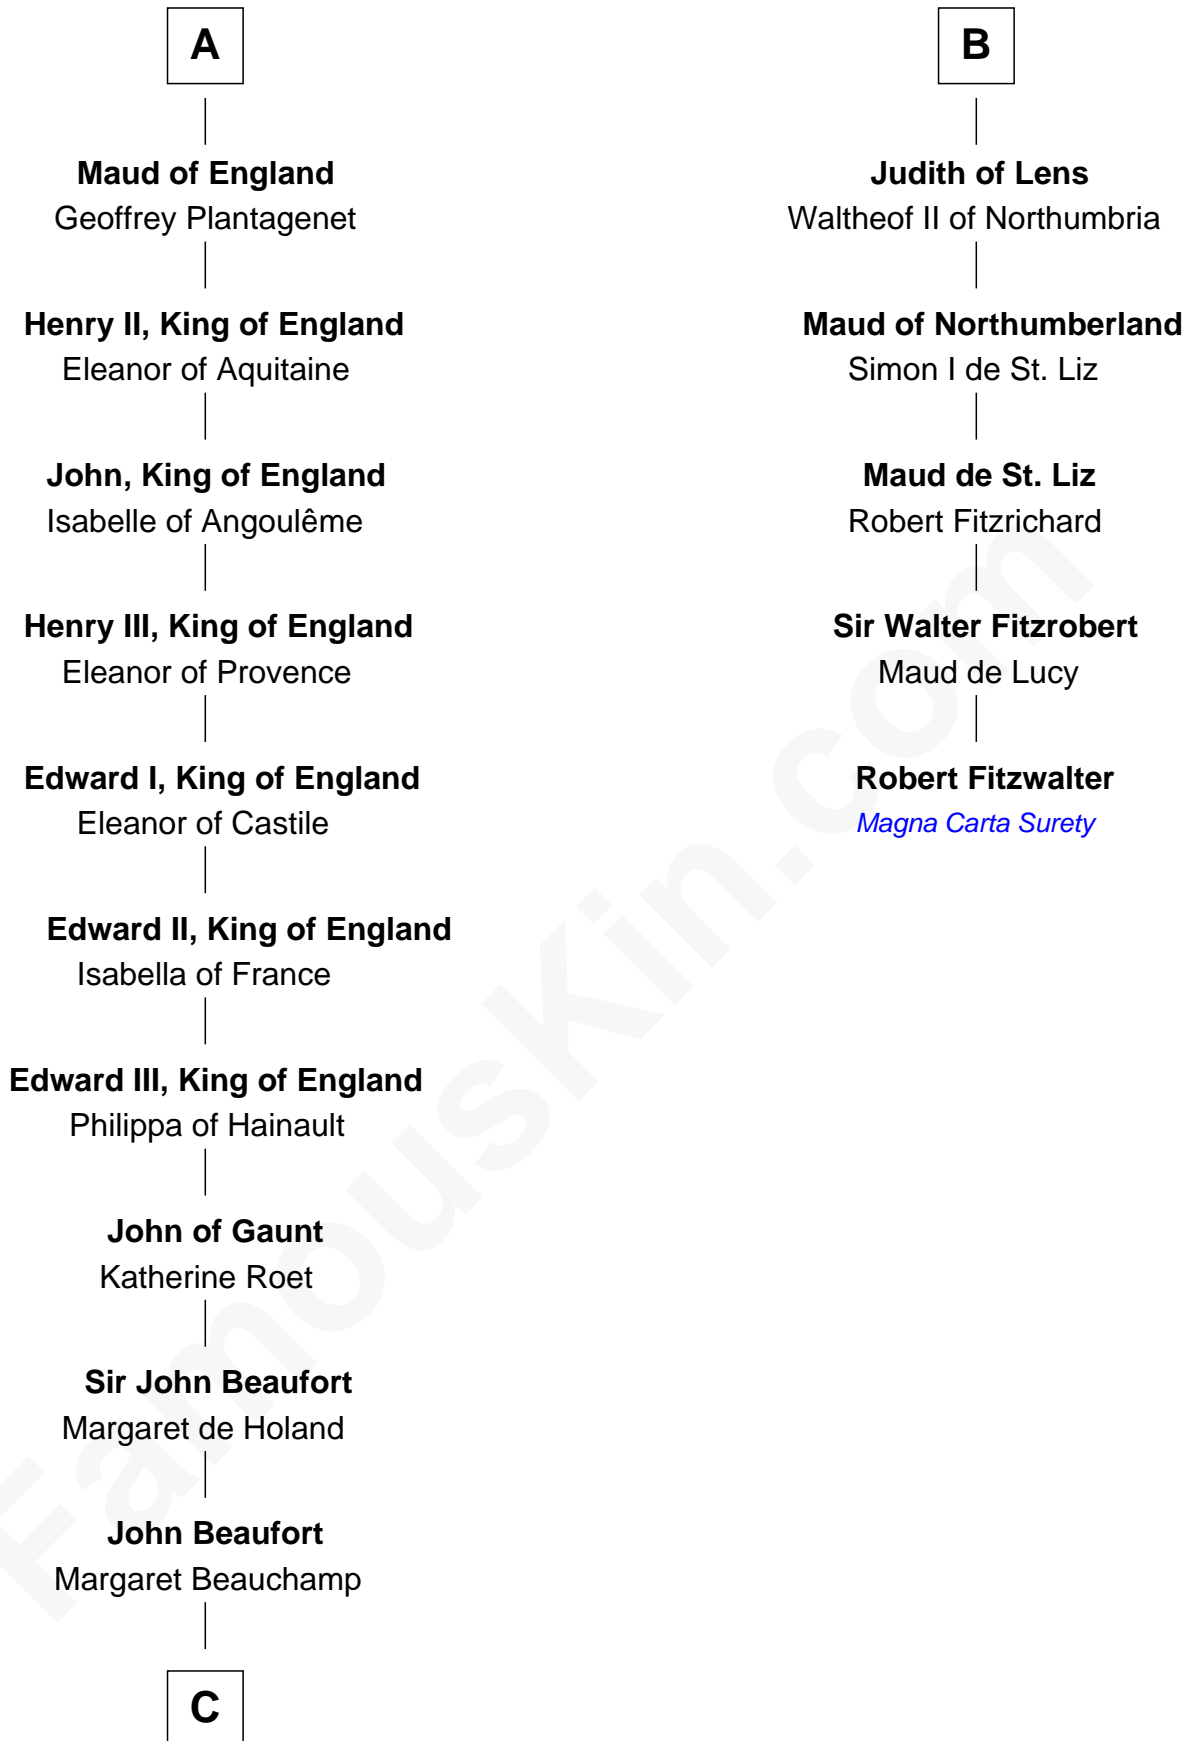

## Relationship Chart of

### King Henry VIII

King of England

11th cousin 8 times removed of

**Robert Fitzwalter**  
Magna Carta Surety

**Ingelger of Angers**  
Resinde D'Amboise

**C**

—  
**Margaret Beaufort**

Edmund Tudor

—  
**Henry VII, King of England**

Elizabeth of York

—  
**King Henry VIII**

*King of England*

FamousKin.com