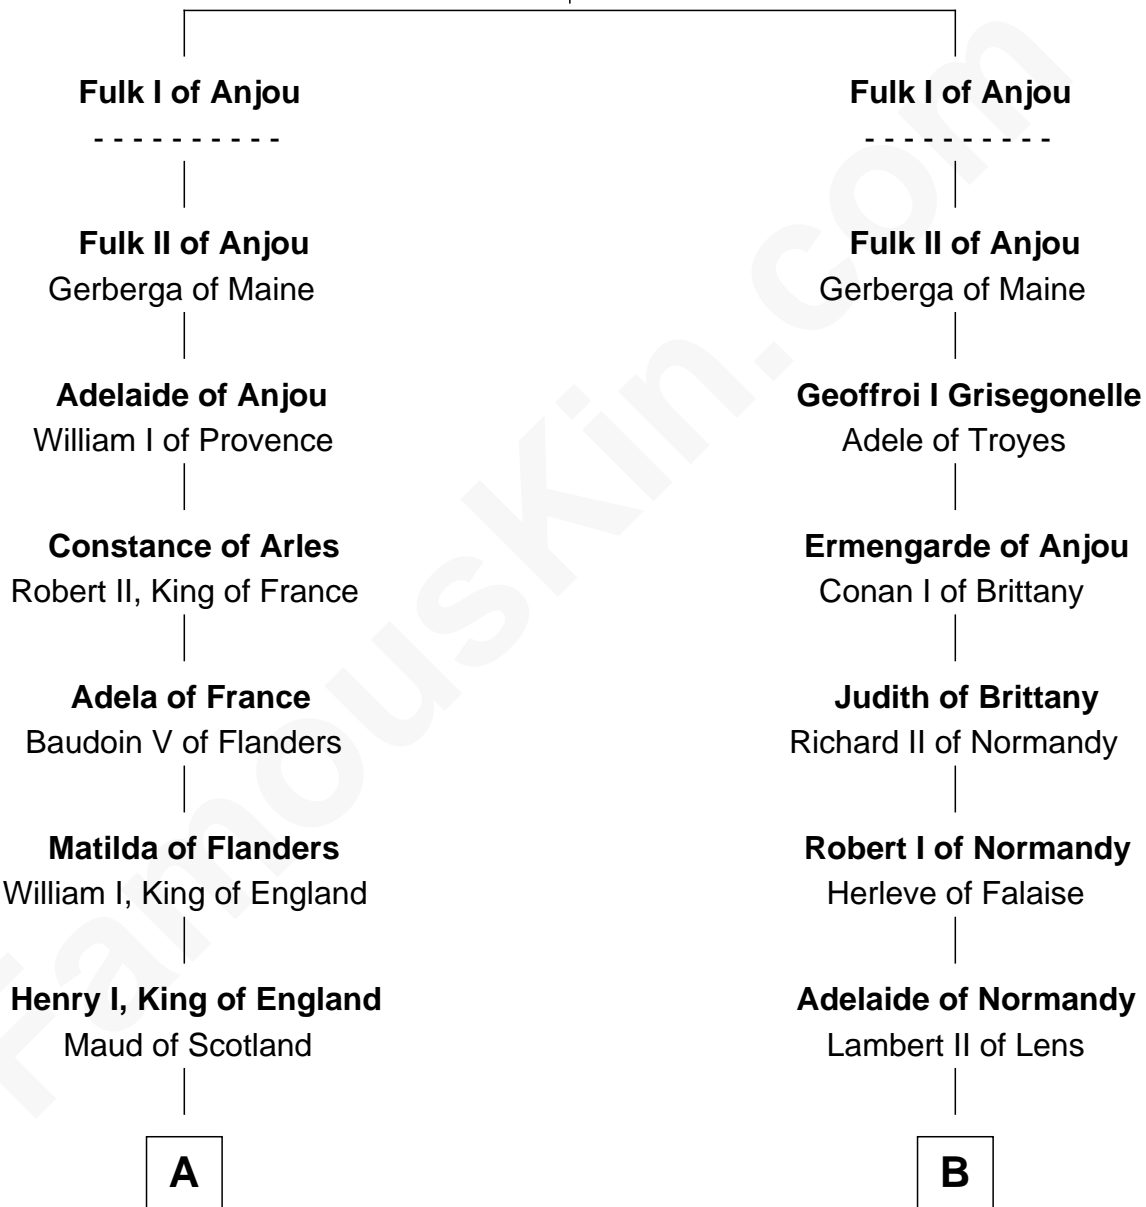

## Relationship Chart of

### King Henry VIII

King of England

11th cousin 8 times removed of

**Robert Fitzwalter**  
Magna Carta Surety

**Ingelger of Angers**  
Resinde D'Amboise

**C**

—  
**Margaret Beaufort**

Edmund Tudor

—  
**Henry VII, King of England**

Elizabeth of York

—  
**King Henry VIII**

*King of England*

FamousKin.com