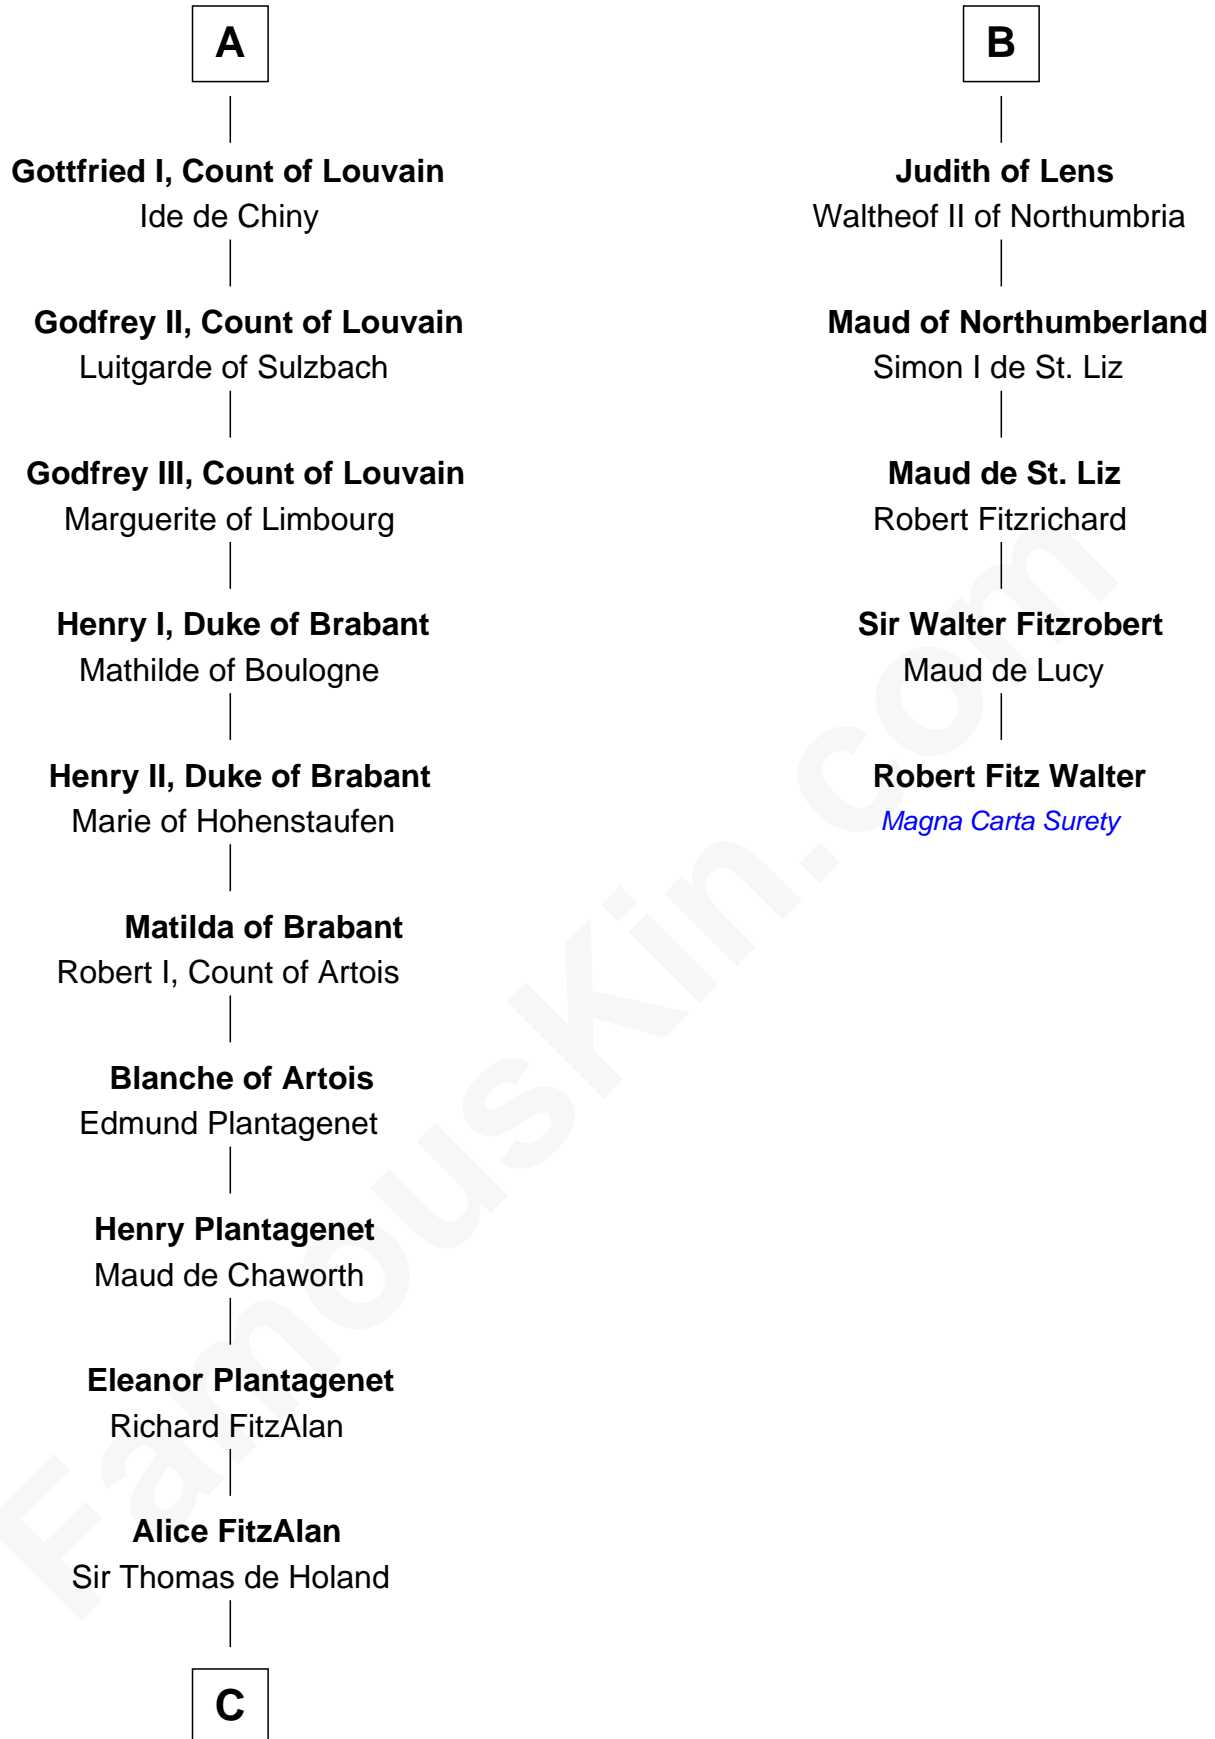

FamousKin.com
Relationship Chart of
King Henry VIII
King of England

11th cousin 10 times removed of

Robert Fitz Walter
Magna Carta Surety

AEthelhelm of Wiltshire

FamousKin.com