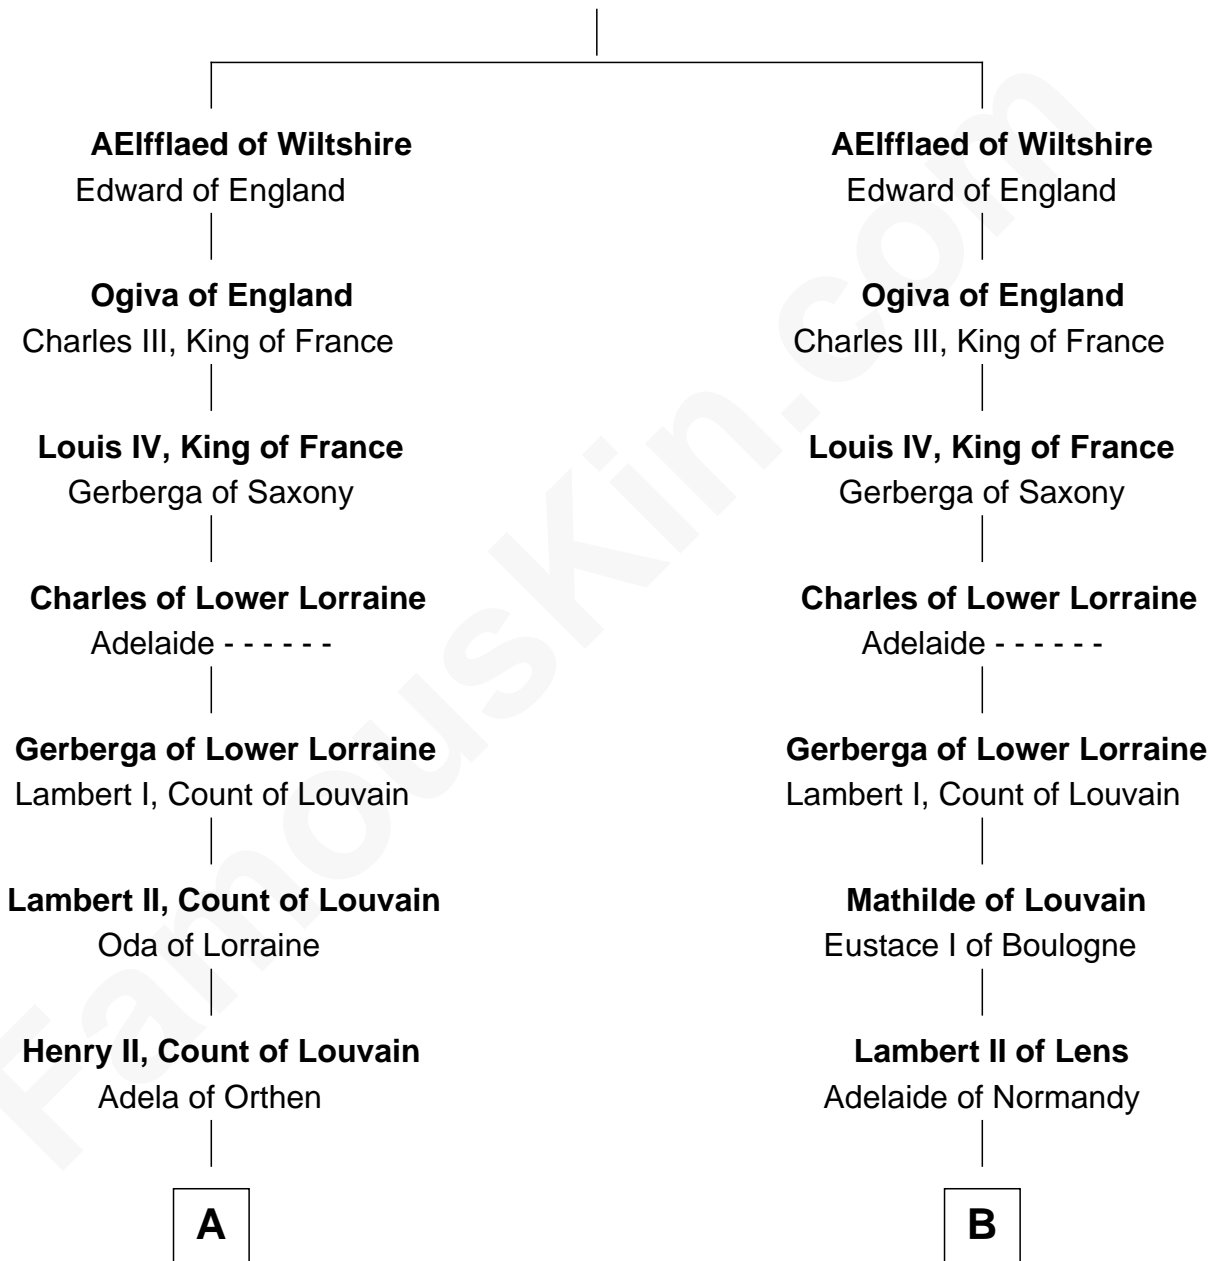

**FamousKin.com**  
**Relationship Chart of**  
**King Henry VIII**  
*King of England*

11th cousin 10 times removed of  
**Robert Fitzwalter**  
*Magna Carta Surety*

**AEthelhelm of Wiltshire**

-----

FamousKin.com