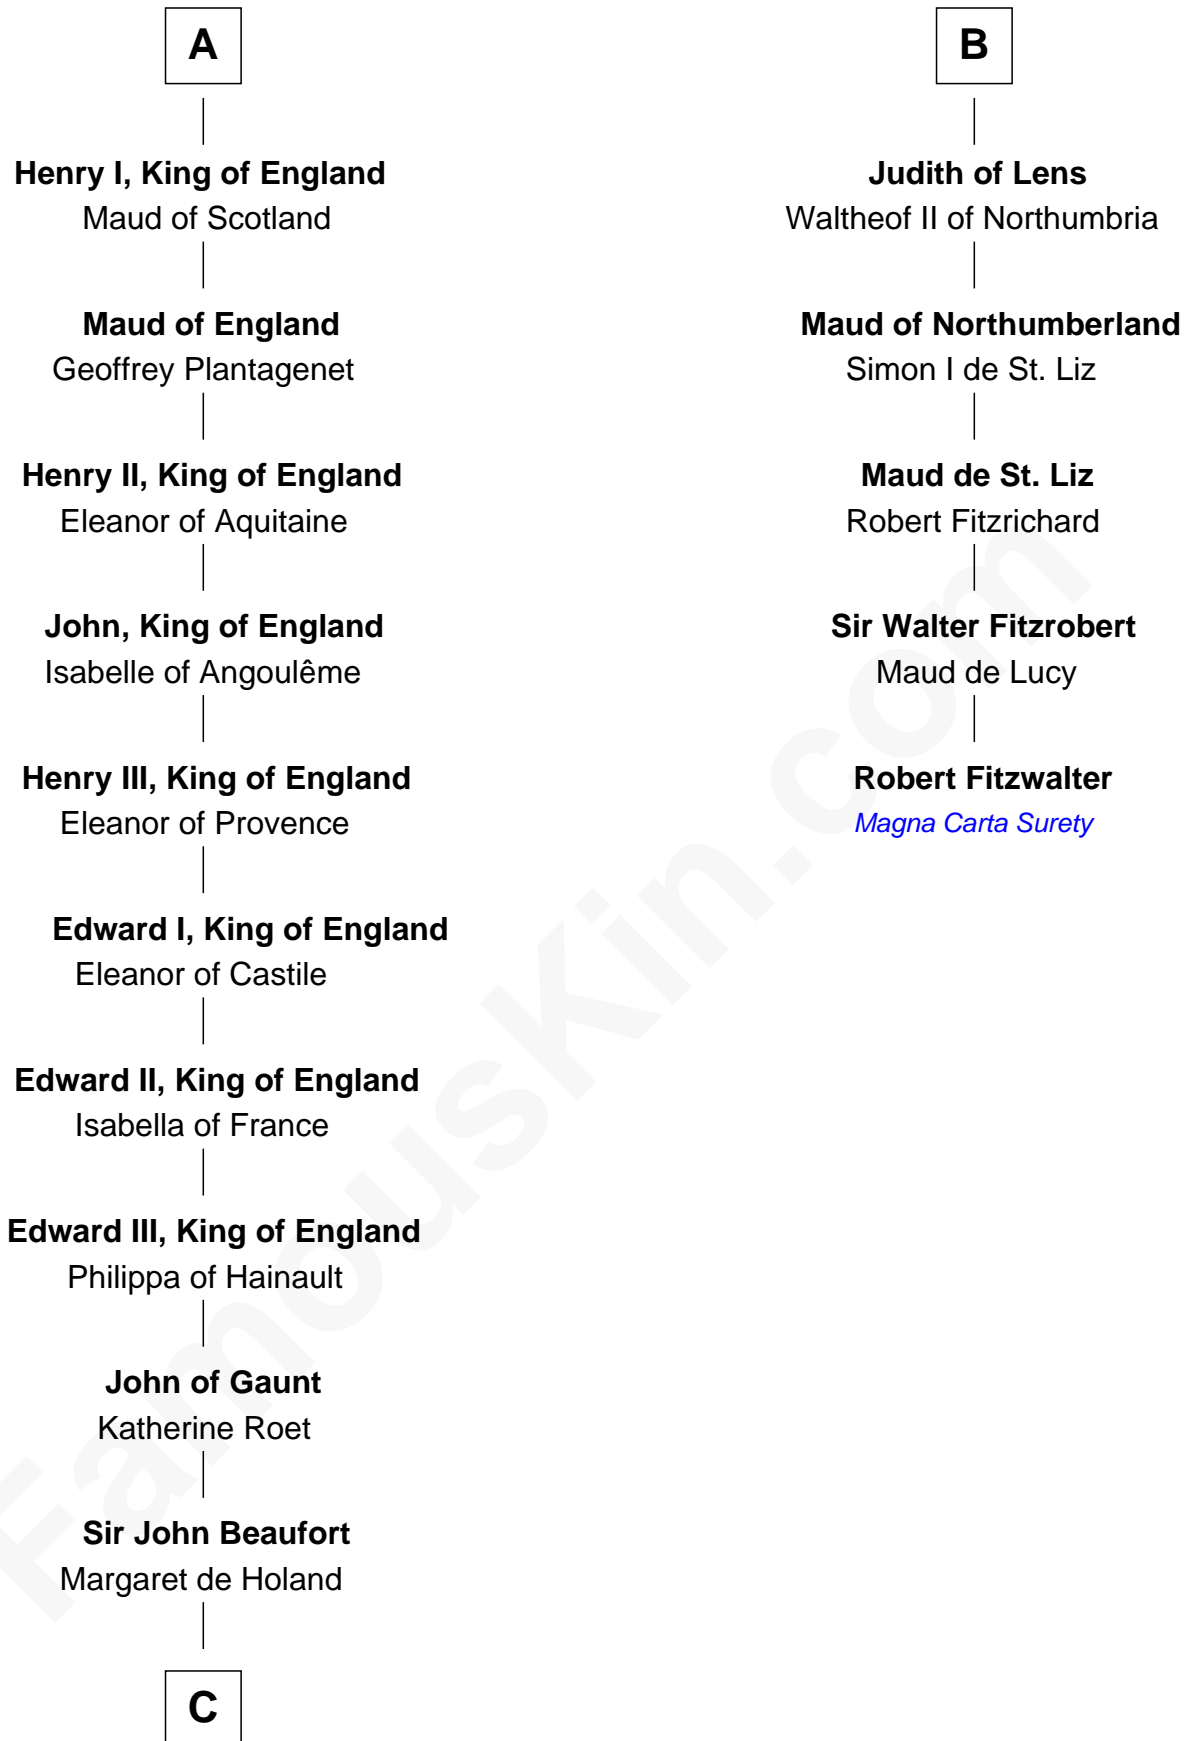

FamousKin.com

Relationship Chart of

King Henry VIII

King of England

11th cousin 9 times removed of

Robert Fitzwalter
Magna Carta Surety

Baudouin I of Flanders
Judith of France

Baudouin II of Flanders
AElfthryth of Wessex

Arnulf of Flanders
Adele of Vermandois

Baudoin III of Flanders
Mathilde of Saxony

Arnulf II of Flanders
Rozala of Lombardy

Baudoin IV of Flanders
Ogive of Luxembourg

Baudoin V of Flanders
Adela of France

Matilda of Flanders
William I, King of England

A

Baudouin II of Flanders
AElfthryth of Wessex

Adelolf of Boulogne

Arnulf II of Boulogne

Arnulf III of Boulogne

Baldwin II of Boulogne
Adelina of Holland

Eustace I of Boulogne
Mathilde of Louvain

Lambert II of Lens
Adelaide of Normandy

B

C

—
John Beaufort
Margaret Beauchamp

—
Margaret Beaufort
Edmund Tudor

—
Henry VII, King of England
Elizabeth of York

—
King Henry VIII
King of England

FamousKin.com