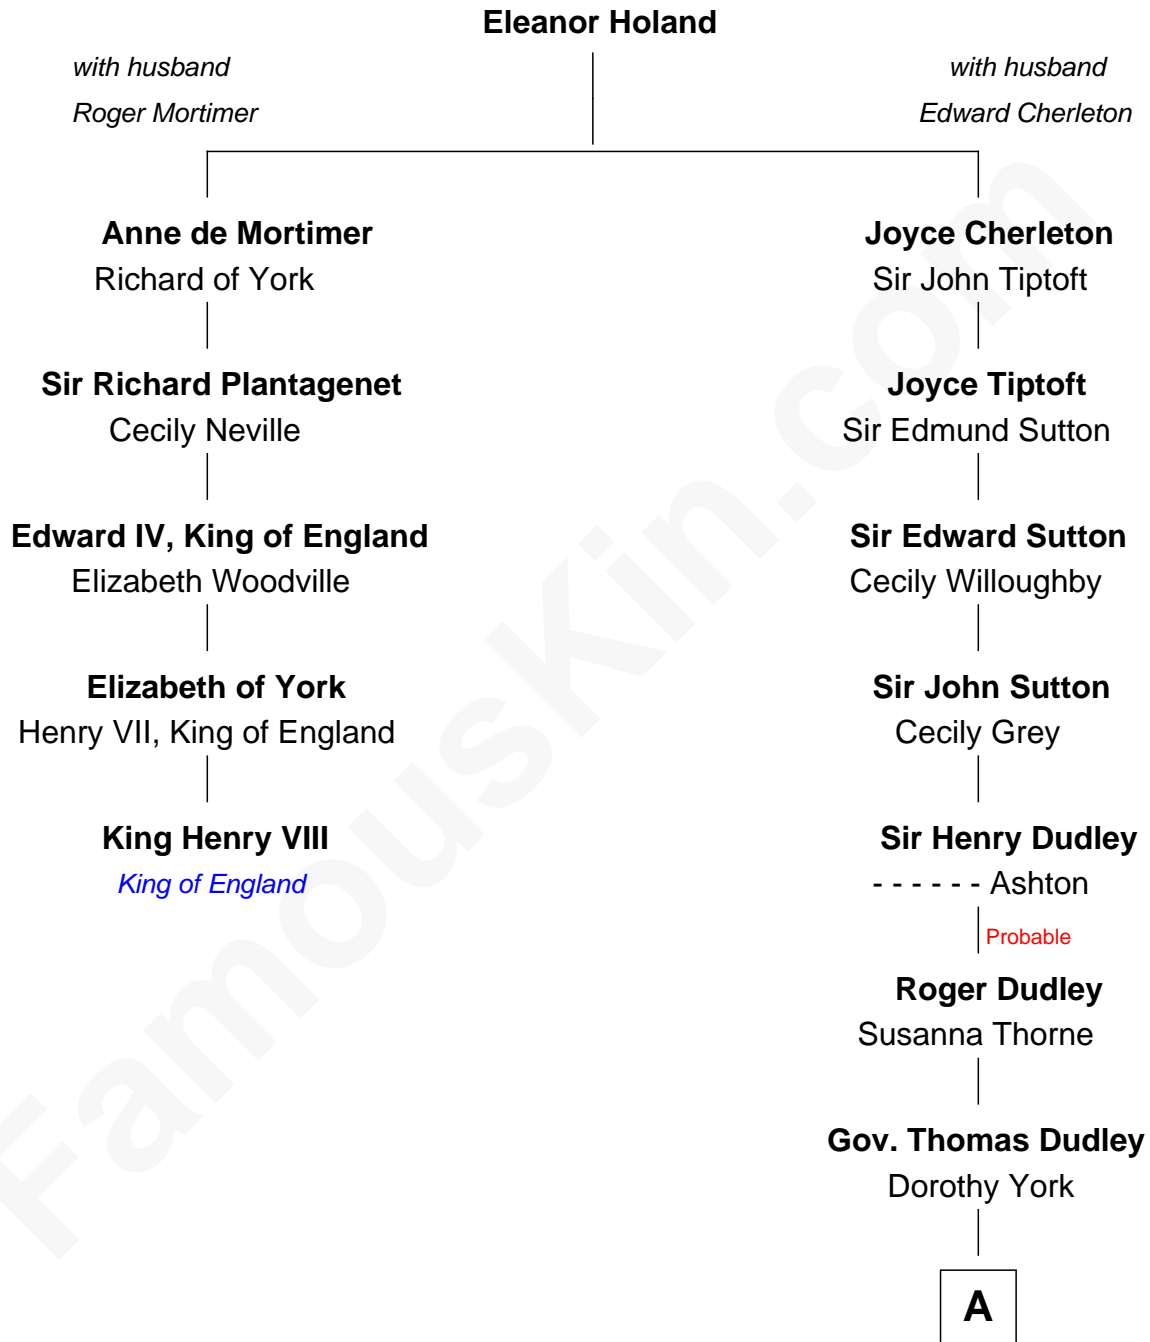

FamousKin.com

Relationship Chart of

King Henry VIII

King of England

4th cousin 13 times removed of

Alan Ladd
Movie Actor

A

Anne Dudley

Gov. Simon Bradstreet

Hannah Bradstreet

Andrew Wiggin

Dorothy Wiggin

John Gilman

John Gilman

Abigail Thing

Ann Gilman