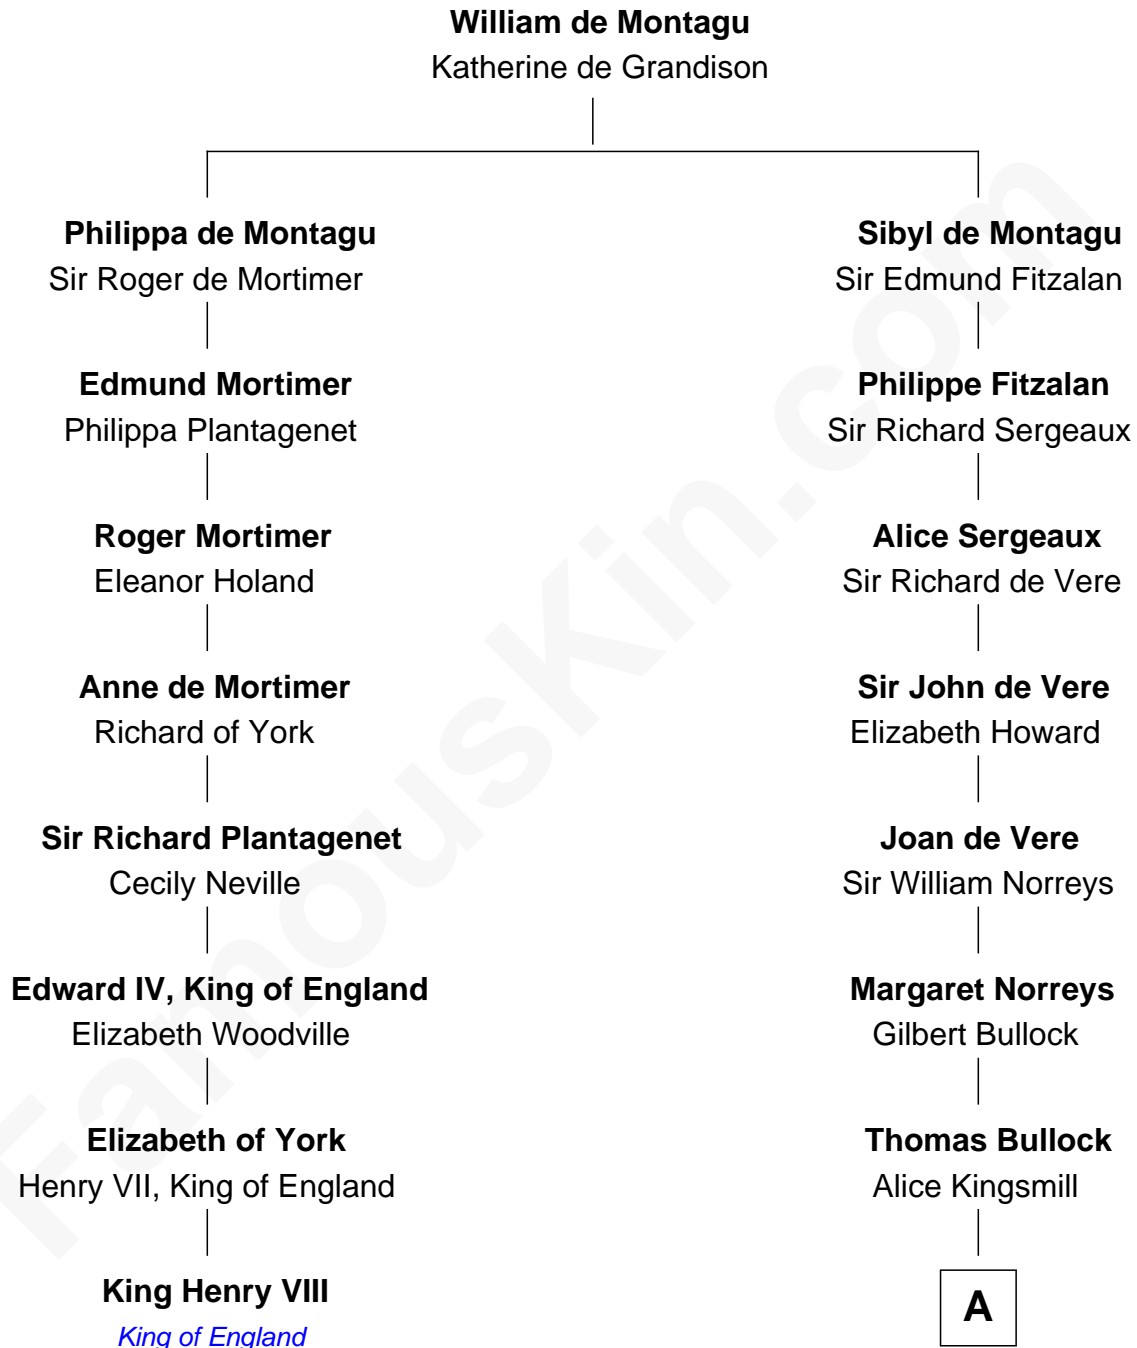

## Relationship Chart of

### King Henry VIII

*King of England*

7th cousin 11 times removed of

**Alan Ladd**  
*Movie Actor*

**B**

Alan Harwood Ladd

Selina Raleigh

Alan Ladd