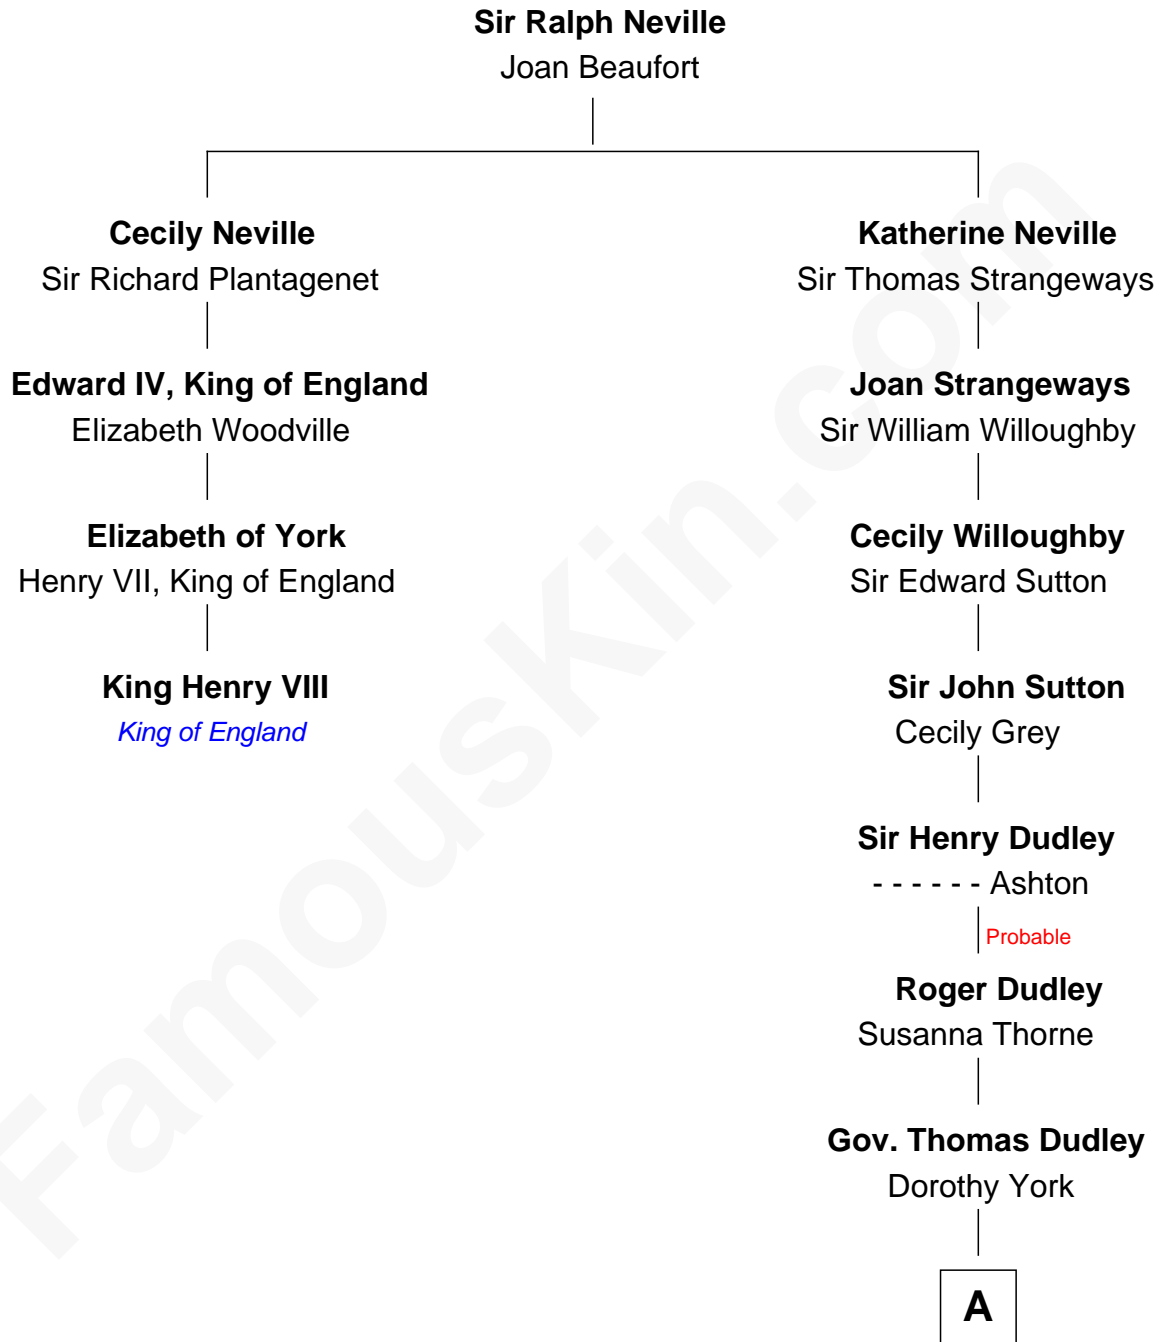

## Relationship Chart of

### King Henry VIII

*King of England*

3rd cousin 14 times removed of

**Alan Ladd**  
*Movie Actor*

**A**

**Anne Dudley**

Gov. Simon Bradstreet

**Hannah Bradstreet**