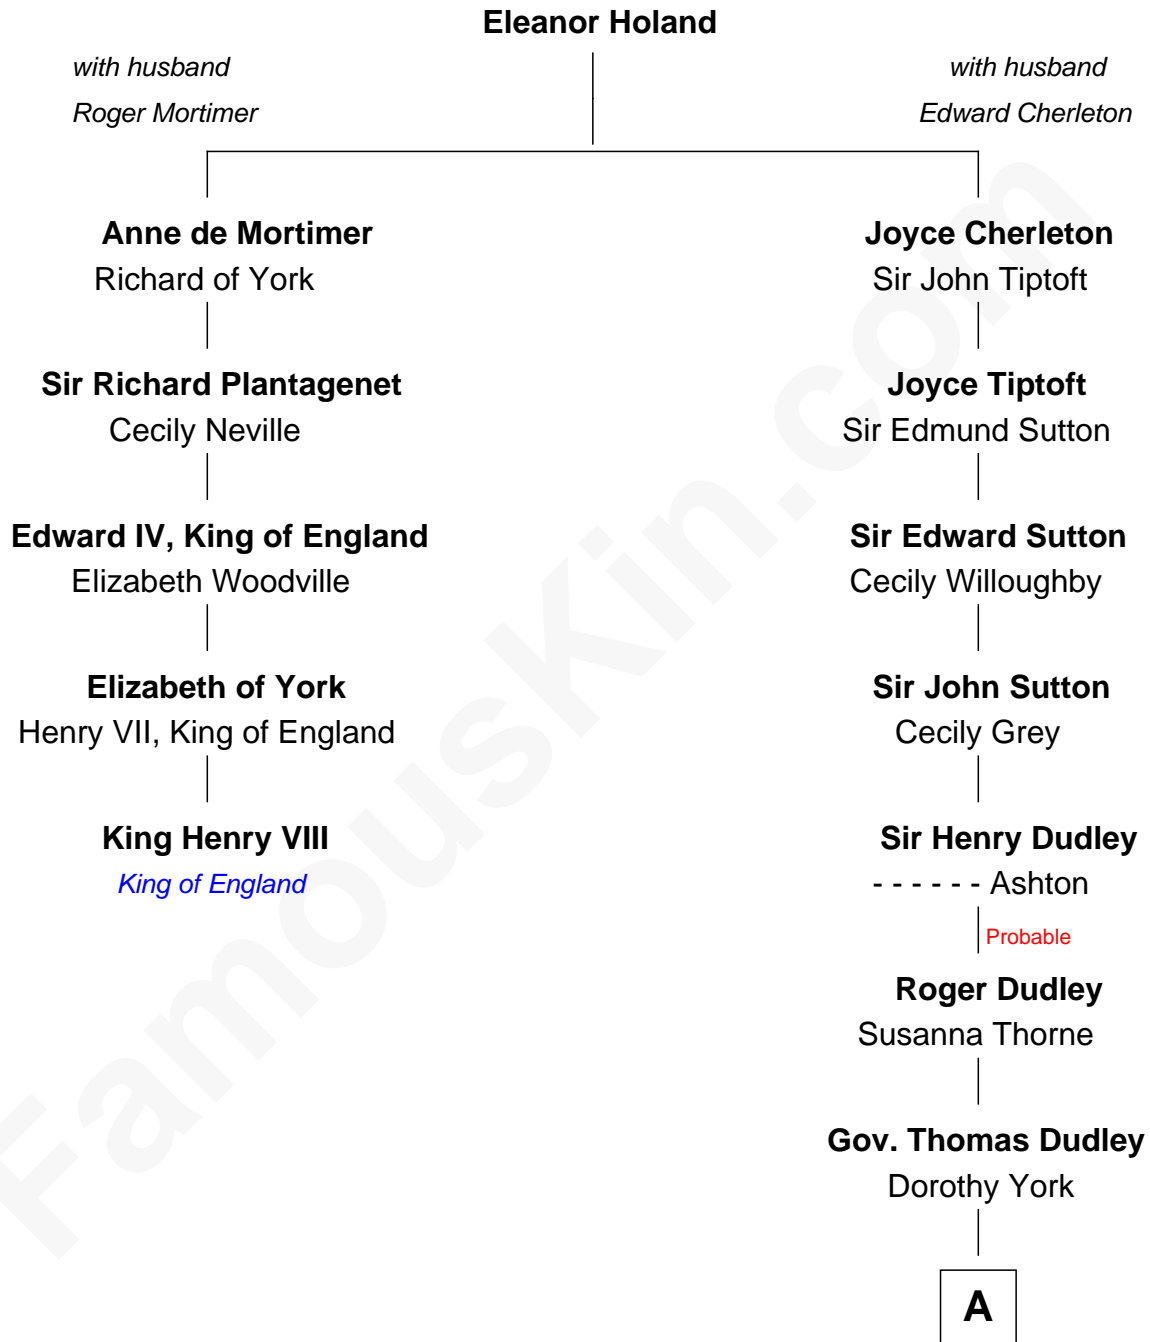

FamousKin.com

Relationship Chart of

King Henry VIII

King of England

4th cousin 13 times removed of

George Hamilton
TV and Movie Actor

A

Anne Dudley

Gov. Simon Bradstreet

Hannah Bradstreet

Andrew Wiggin

Mary Wiggin

Jeremiah Gilman

Thomas Gilman

Abigail - - - - -

Probable