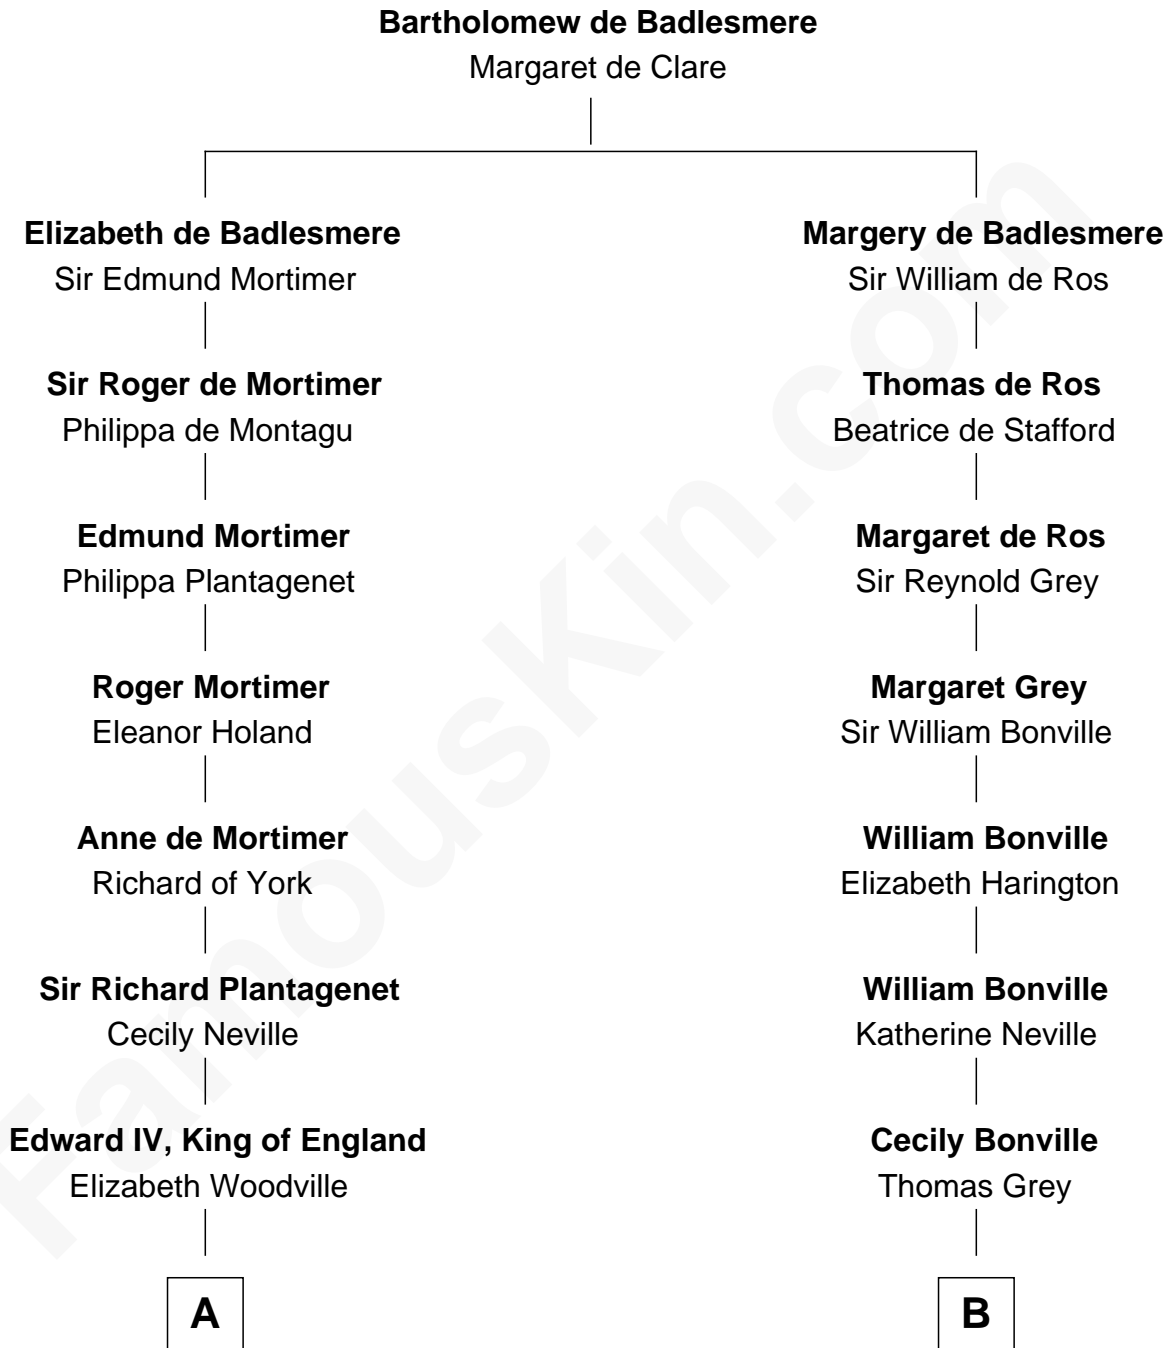

FamousKin.com

Relationship Chart of

King Henry VIII

King of England

8th cousin 13 times removed of

George Hamilton
TV and Movie Actor

C

William C. Gilman

Mary Ann Stevens

George C. Gilman

Elizabeth Melissa Lane

Lillian C. Gilman

Harry Fuller Hamilton

George William Hamilton

Anne Lucille Stevens

George Hamilton