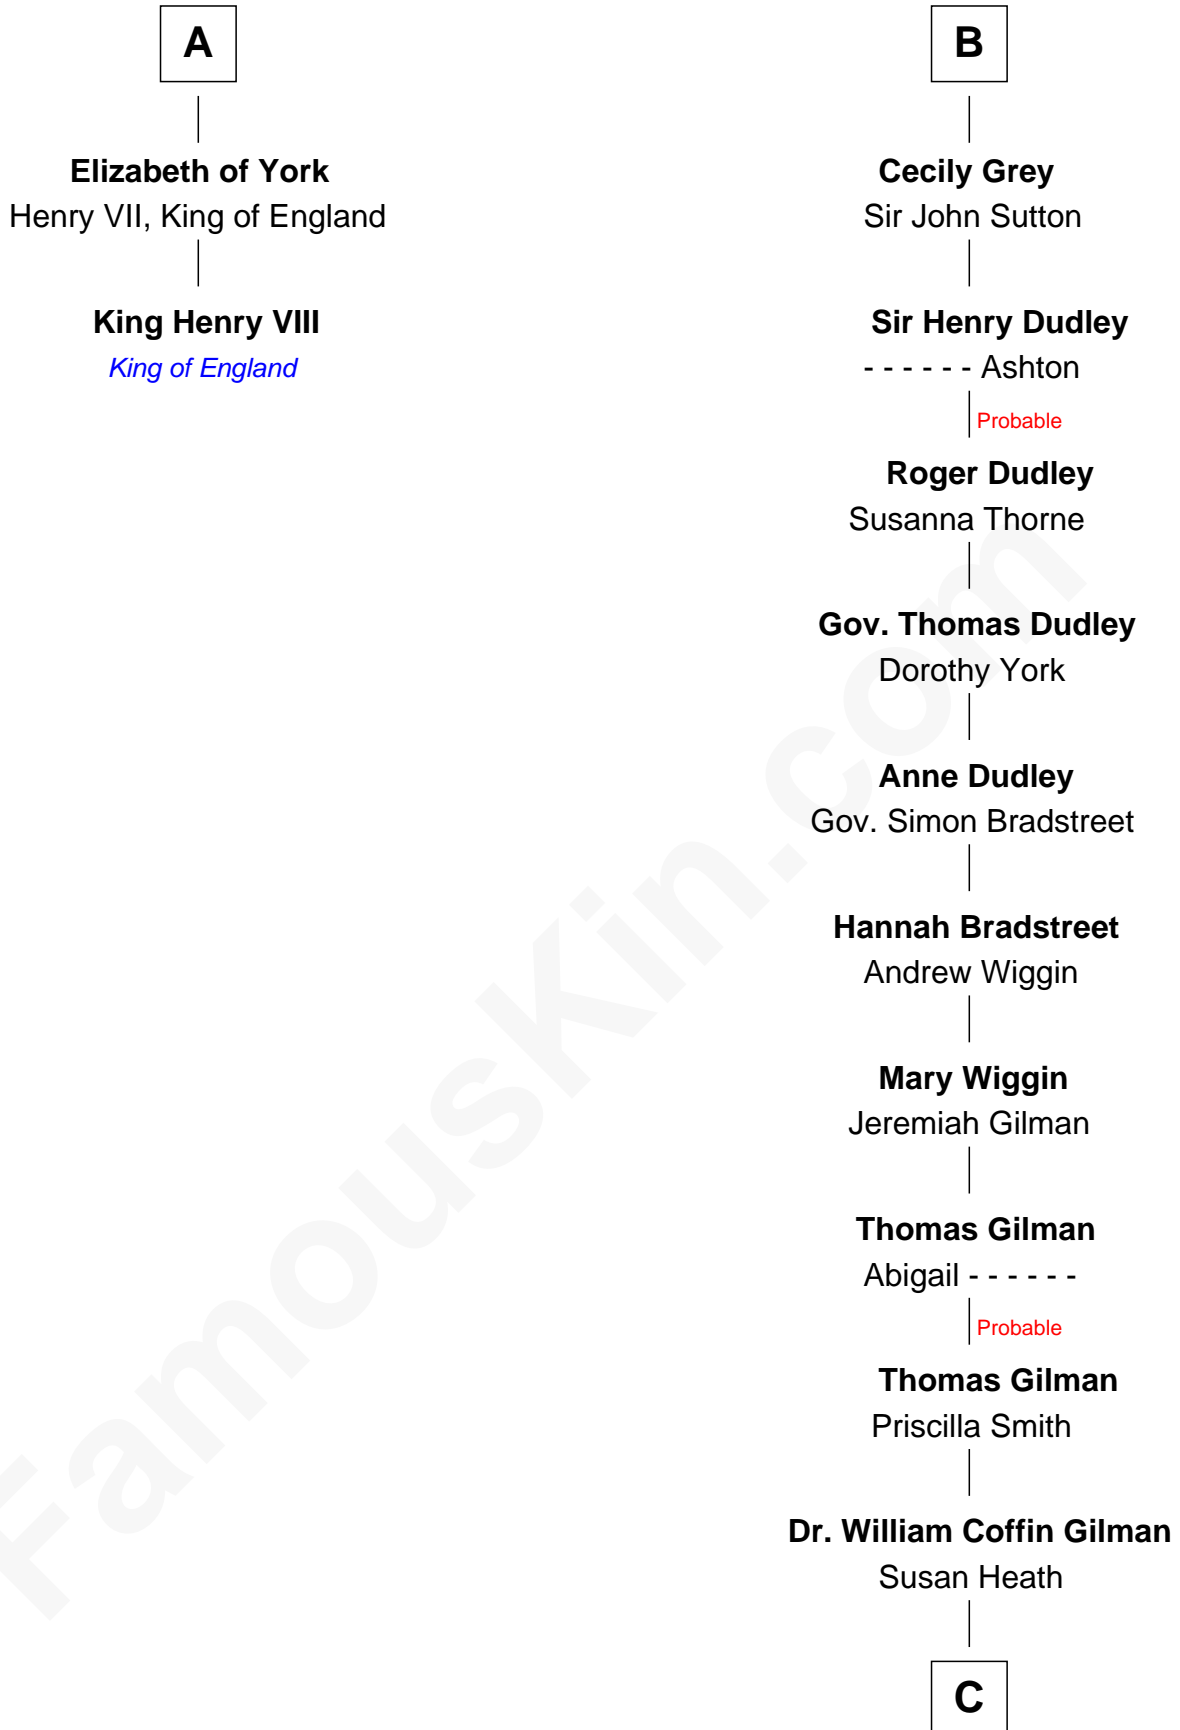

FamousKin.com

Relationship Chart of

King Henry VIII

King of England

8th cousin 13 times removed of

George Hamilton
TV and Movie Actor

C

William C. Gilman

Mary Ann Stevens

George C. Gilman

Elizabeth Melissa Lane

Lillian C. Gilman

Harry Fuller Hamilton

George William Hamilton

Anne Lucille Stevens

George Hamilton