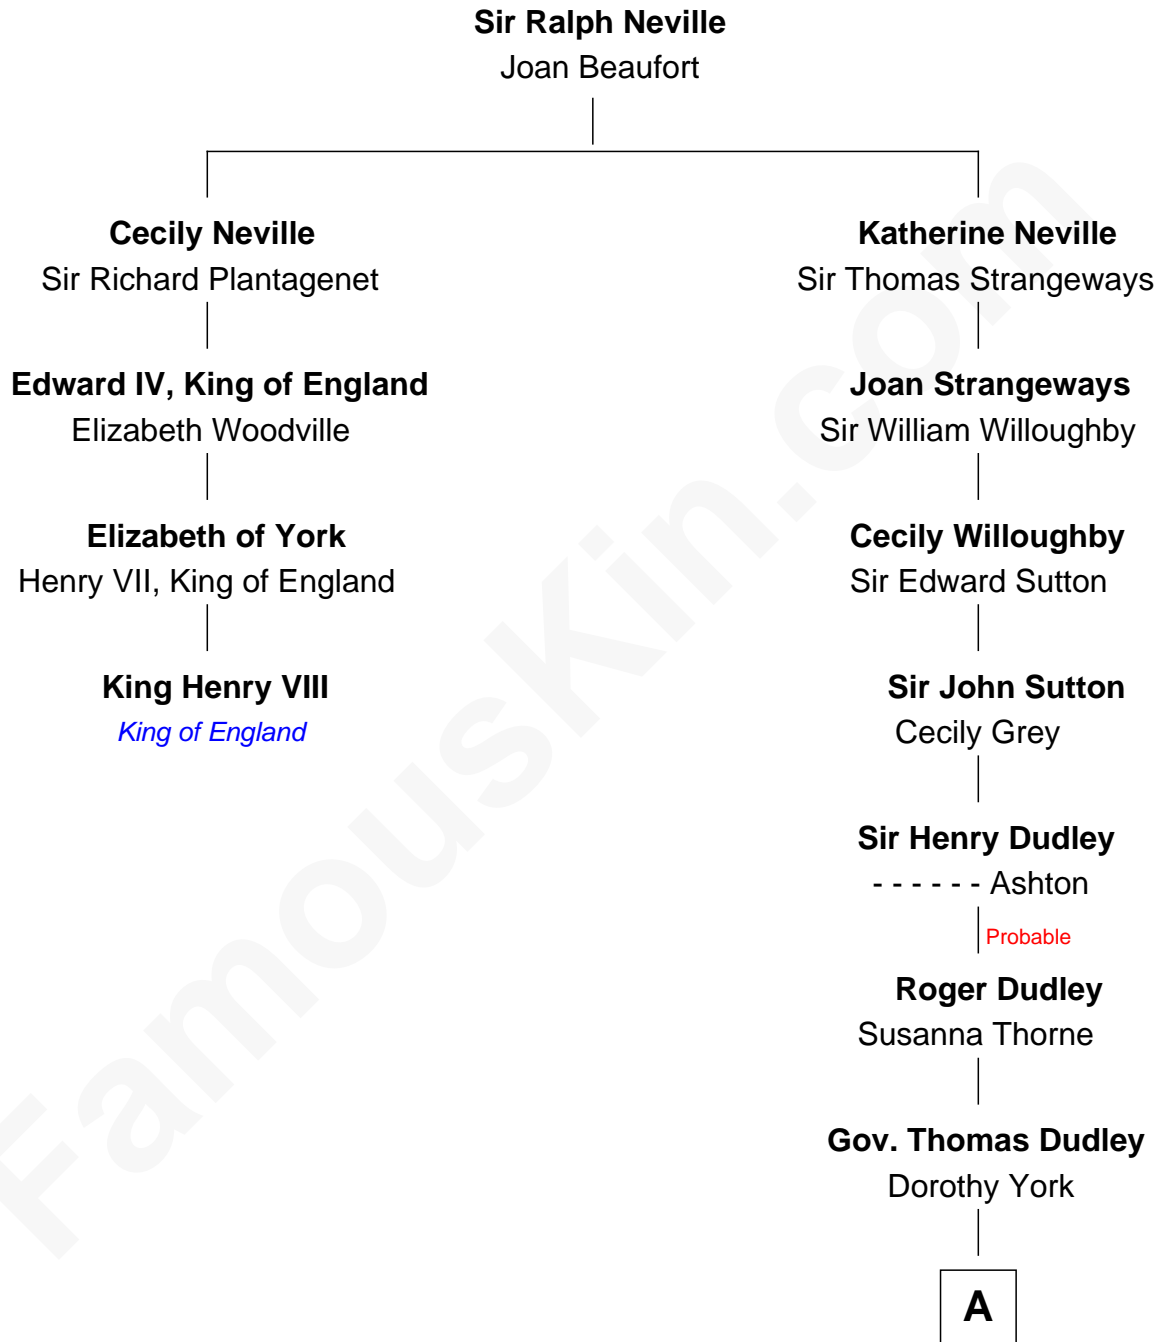

FamousKin.com

Relationship Chart of

King Henry VIII

King of England

3rd cousin 14 times removed of

George Hamilton
TV and Movie Actor

A

Anne Dudley

Gov. Simon Bradstreet

Hannah Bradstreet

Andrew Wiggin

Mary Wiggin

Jeremiah Gilman

Thomas Gilman

Abigail - - - - -

Probable