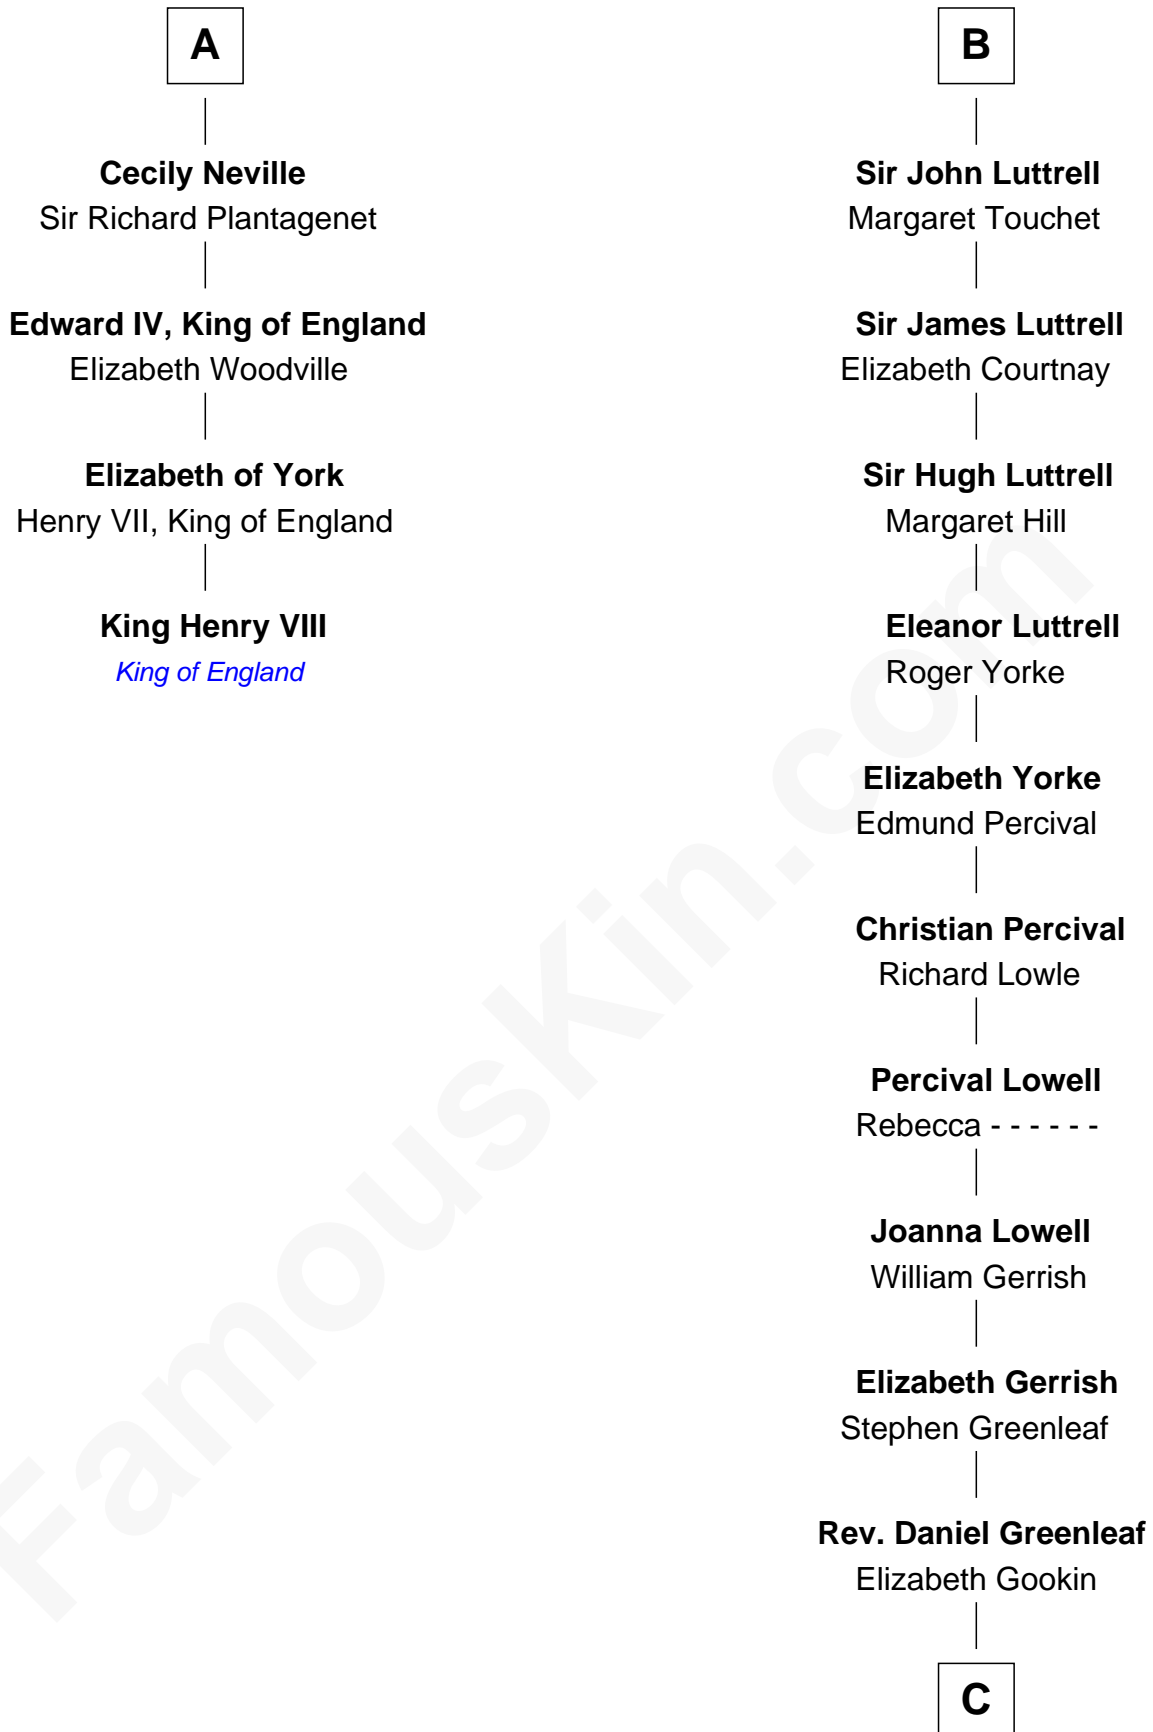

FamousKin.com
Relationship Chart of
King Henry VIII
King of England

10th cousin 10 times removed of
Herman Melville
Author of Moby Dick

C

—
Mercy Greenleaf

John Scollay

—
Priscilla Scollay

Thomas Melville

—
Allan Melville

Maria Gansevoort

—
Herman Melville

Author of Moby Dick