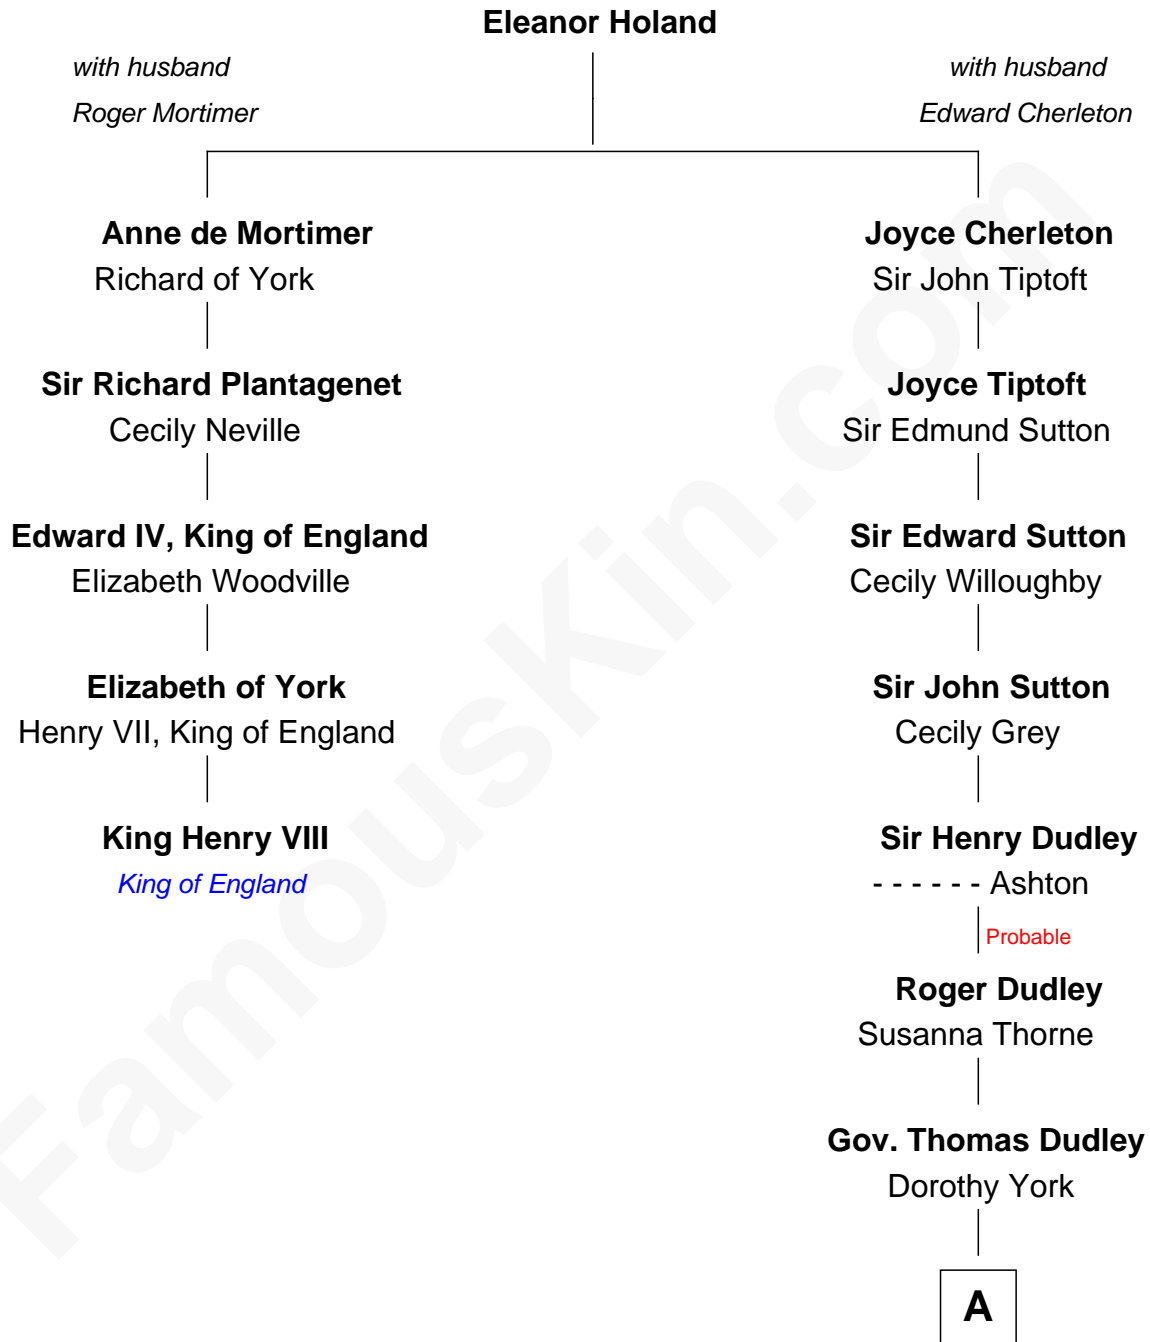

FamousKin.com
Relationship Chart of
King Henry VIII
King of England

4th cousin 12 times removed of

Dick Clark
Radio and TV Host

A

Mercy Dudley

Rev. John Woodbridge

Rev. Timothy Woodbridge

Susannah Howell