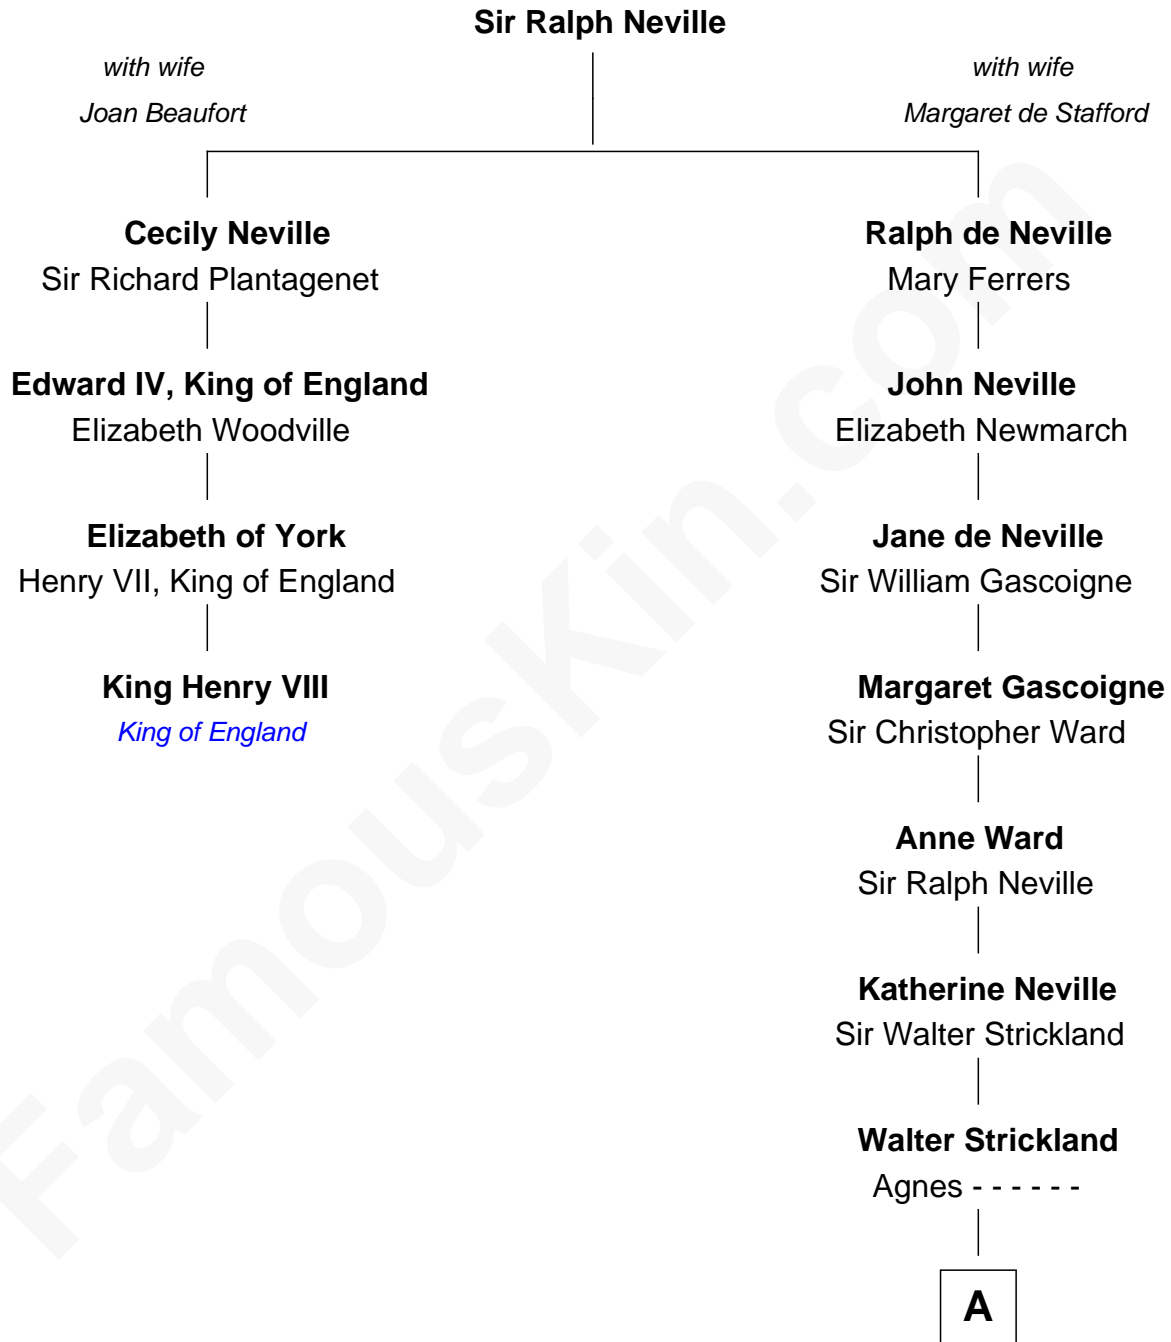

FamousKin.com
Relationship Chart of
King Henry VIII
King of England

3rd cousin 13 times removed of
Charles A. Pillsbury
Co-Founder of C.A. Pillsbury Co.

A

Ellen Strickland

John Carleton

Walter Carleton

Jane Gibbon

Edward Carleton

Ellen Newton

John Carleton

Hannah Jewett

Thomas Carleton

Elizabeth Hazeltine

John Carleton

Hannah Platts