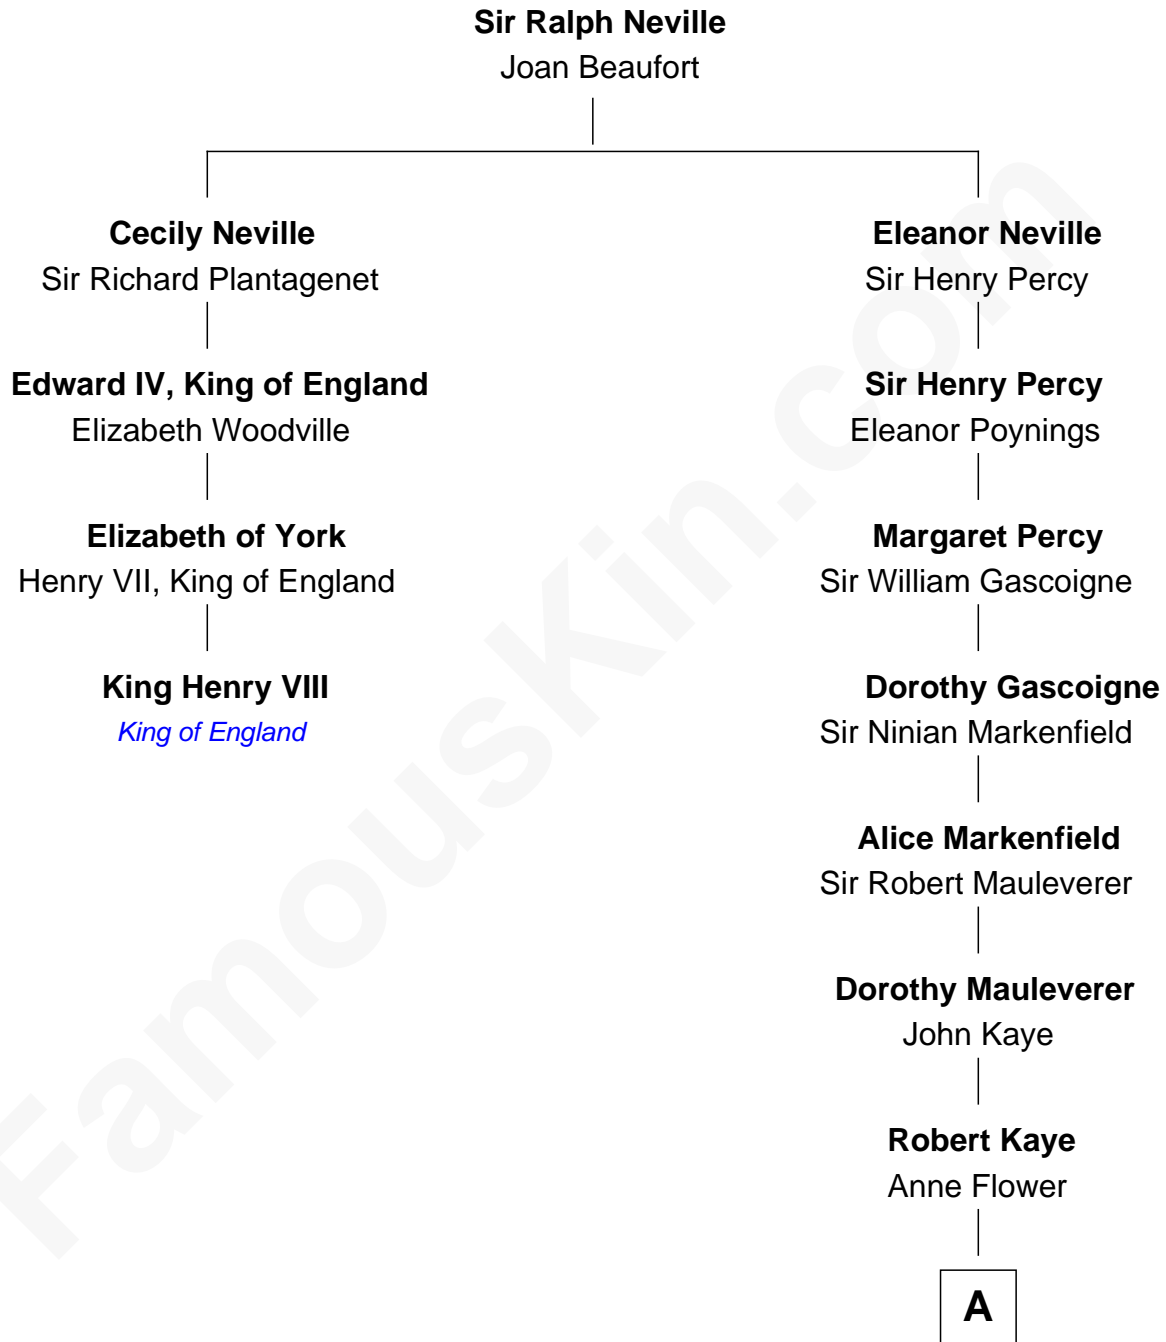

FamousKin.com
Relationship Chart of
King Henry VIII
King of England

3rd cousin 17 times removed of
Carly Fiorina
CEO of Hewlett-Packard

A

Grace Kaye

Richard Saltonstall

Richard Saltonstall

Muriel Gurdon

Nathaniel Saltonstall

Elizabeth Ward

Gov. Gurdon Saltonstall

Jerusha Richards

Elizabeth Saltonstall

Richard Christophers

Sarah Christophers

James Mumford

Robinson Mumford

Sarah Coit

Sarah Mumford

Peter Mallett

Caroline Mary Mallett

Carleton Walker

Margaret Isabella Walker

Heinrich Weber

B