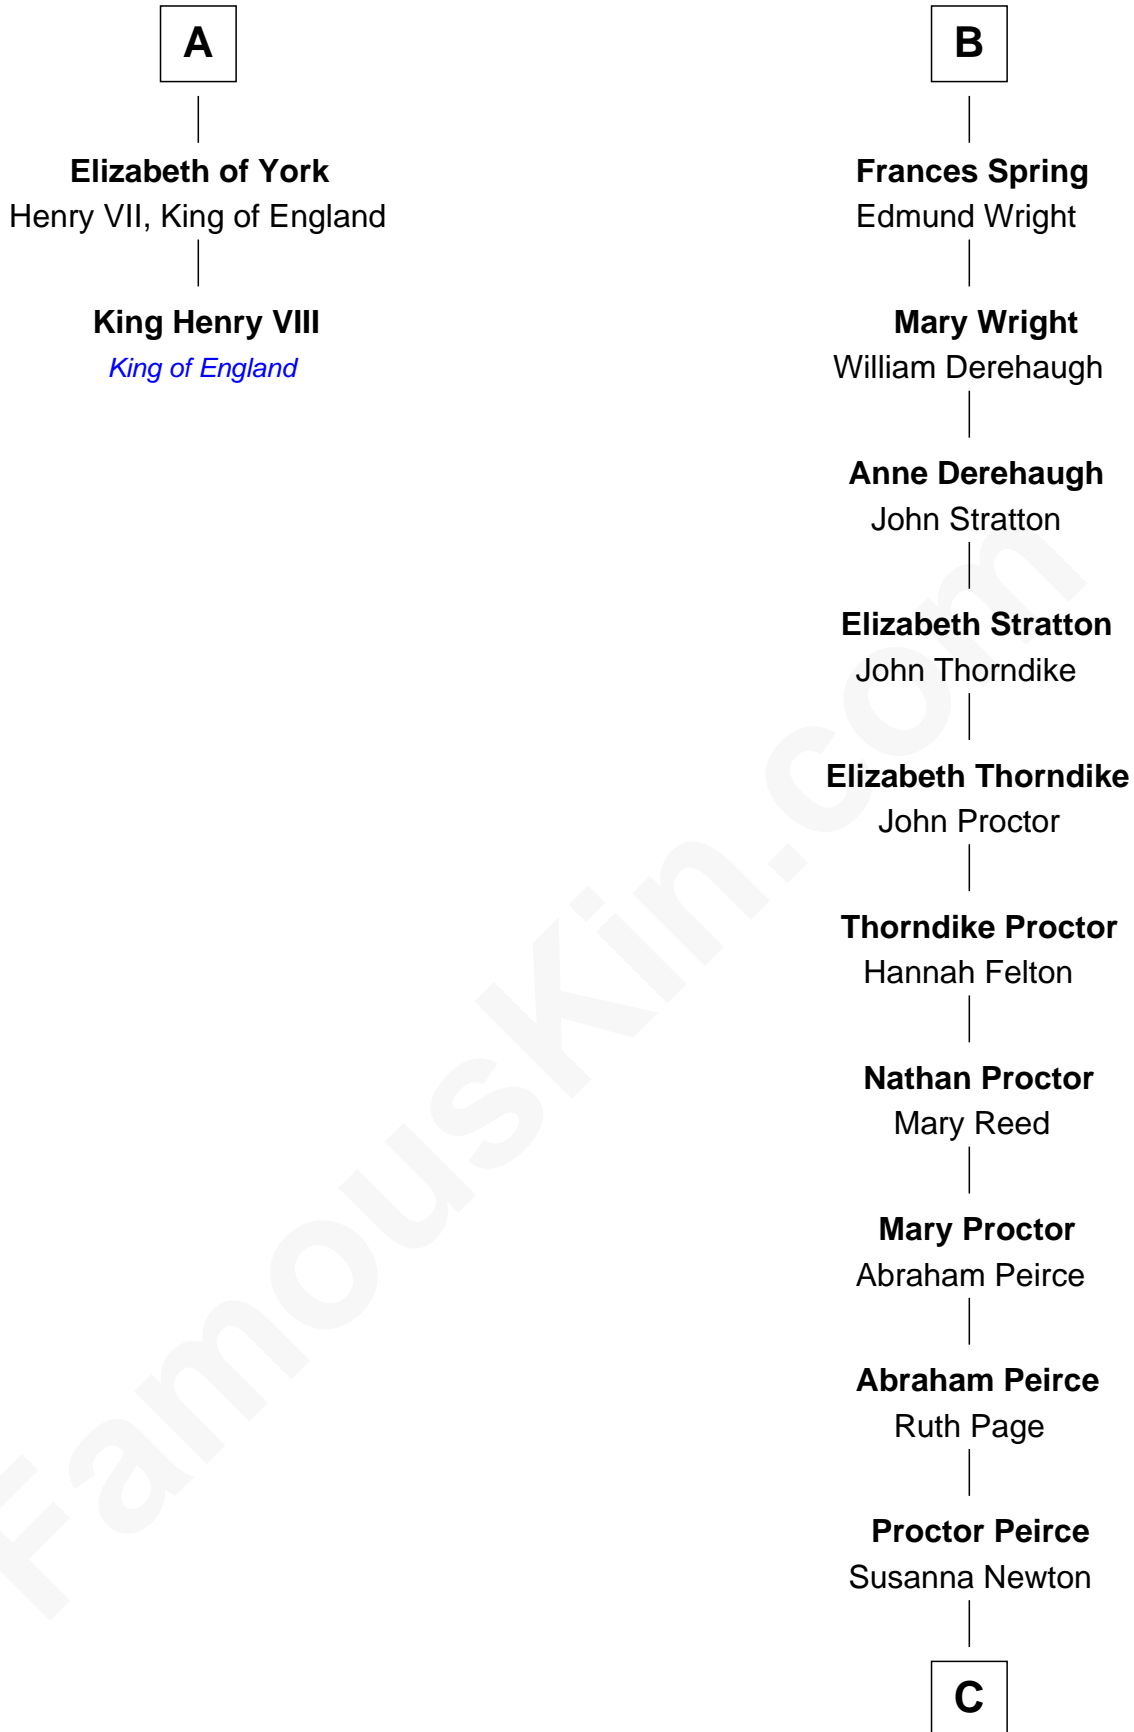

FamousKin.com
Relationship Chart of
King Henry VIII
King of England

8th cousin 13 times removed of
John Lithgow
Stage, TV, and Movie Actor

C

William Peirce

Ellen Prentiss

Ellen Prentiss Peirce

Washington Lithgow

Arthur Washington Lithgow

Ina Berenice Robinson

Arthur Washington Lithgow

Sarah Jane Price

John Lithgow

Stage, TV, and Movie Actor