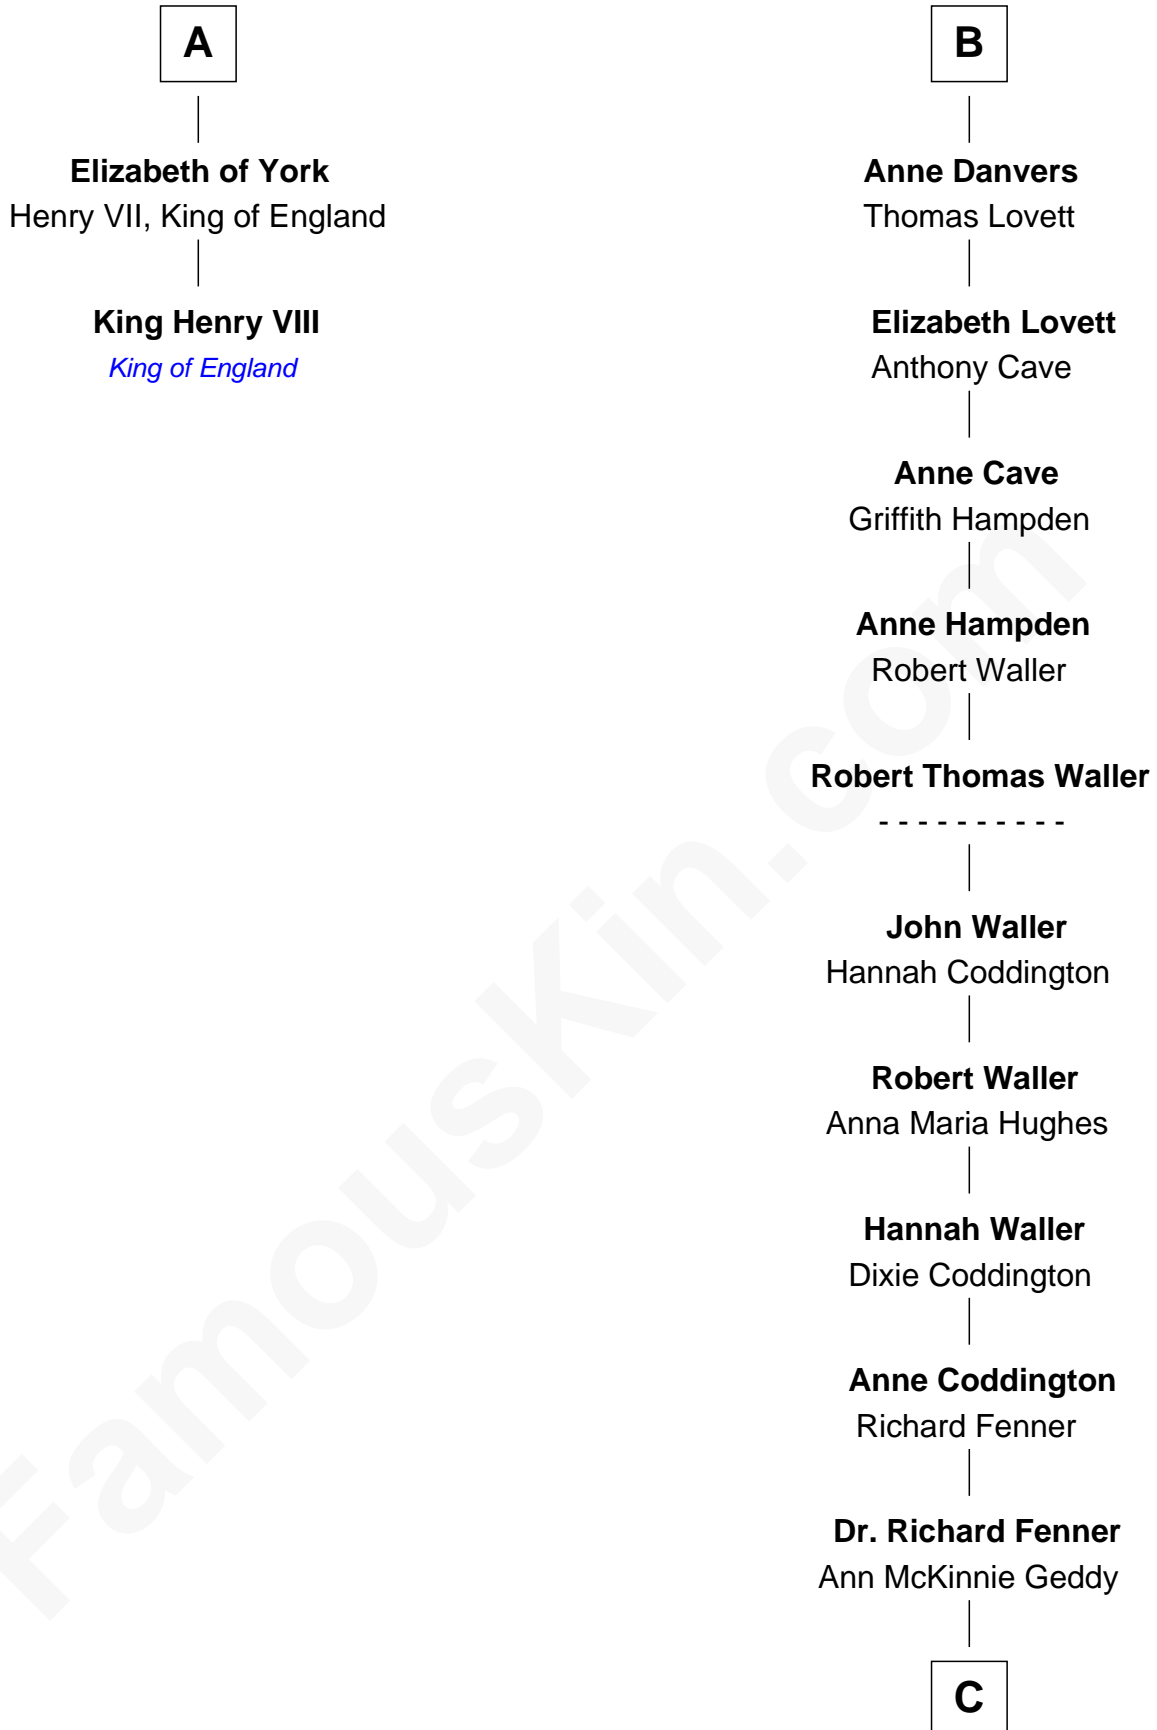

FamousKin.com
Relationship Chart of
King Henry VIII
King of England

8th cousin 13 times removed of

John McCain
U.S. Senator from Arizona

Sir William de Montagu
 Elizabeth de Montfort

William de Montagu
 Katherine de Grandison

Hawise de Montagu
 Sir Roger de Bavent

Philippa de Montagu
 Sir Roger de Mortimer

Joan de Bavent
 Sir John Dauntsey

Edmund Mortimer
 Philippa Plantagenet

John Dauntsey
 Elizabeth Beverley

Roger Mortimer
 Eleanor Holand

Joan Dauntsey
 Sir John Stradling

Anne de Mortimer
 Richard of York

Edmund Stradling
 Elizabeth Arundell

Sir Richard Plantagenet
 Cecily Neville

John Stradling
 Alice Langford

Edward IV, King of England
 Elizabeth Woodville

Anne Stradling
 Sir John Danvers

A

B

C

Eliza Geddy Fenner

James Vaulx

James Junius Vaulx

Margaret Garside