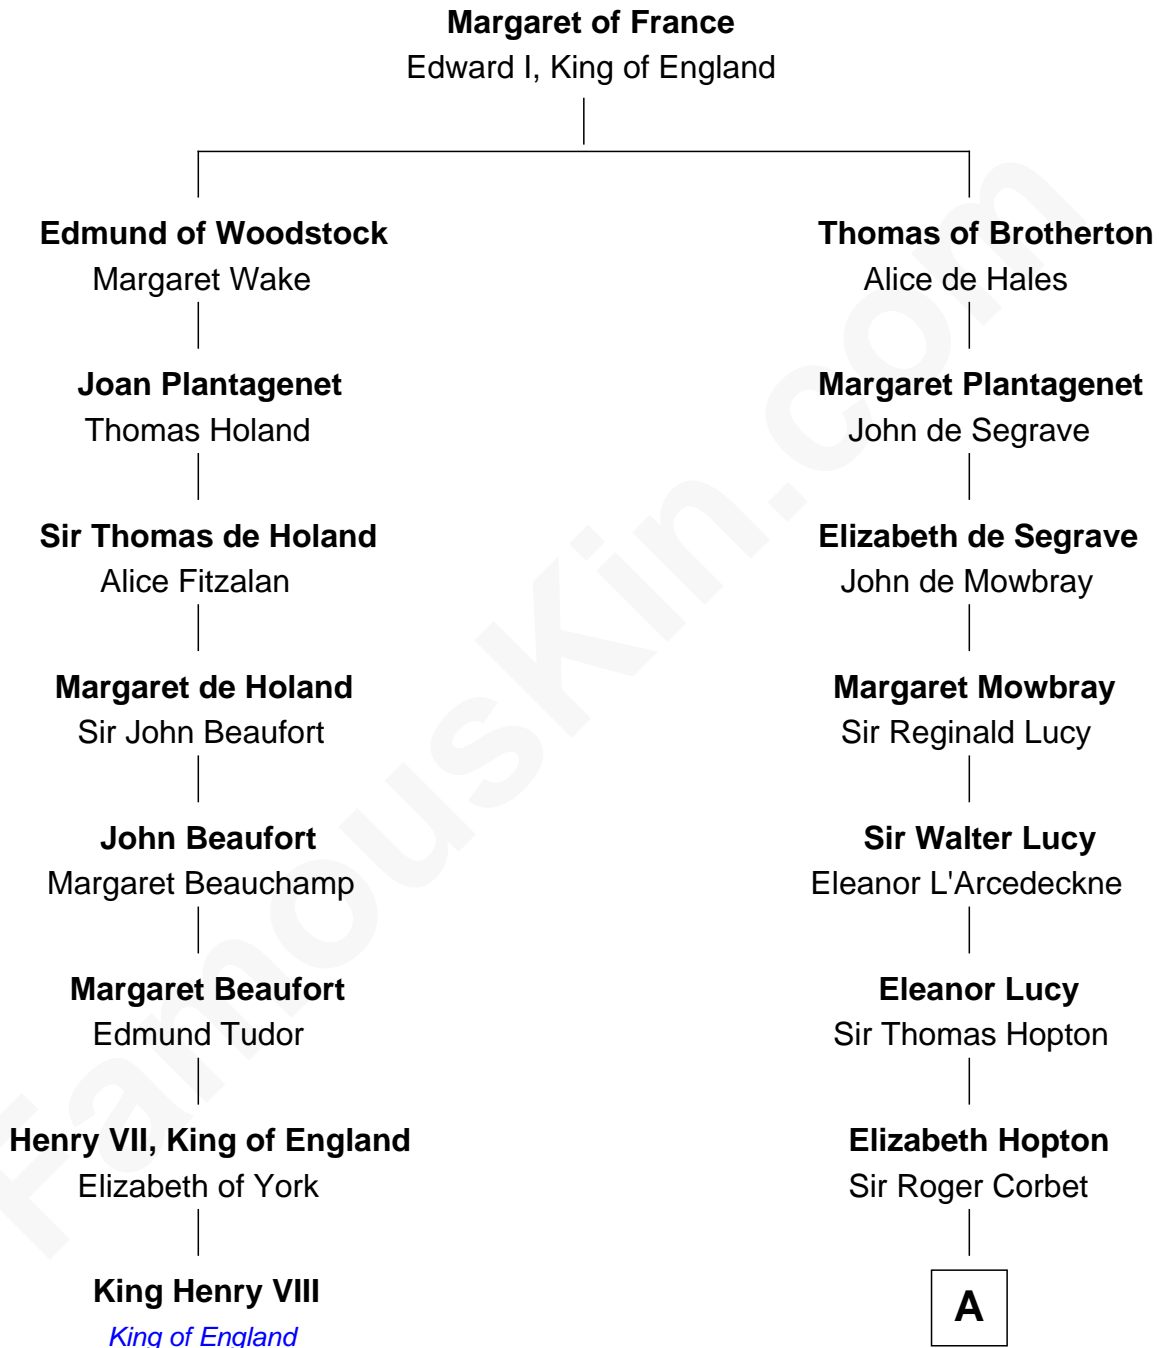

**FamousKin.com**  
**Relationship Chart of**  
**King Henry VIII**  
*King of England*

7th cousin 14 times removed of  
**Melvyn Douglas**  
*Movie Actor*

**A**

**Sir Richard Corbet**  
Elizabeth Devereux

**Sir Robert Corbet**  
Elizabeth Vernon

**Dorothy Corbet**  
Sir Richard Mainwaring

**Sir Arthur Mainwaring**  
Margaret Mainwaring

**Mary Mainwaring**  
Richard Cotton

**Frances Cotton**  
George Abell

**Robert Abell**  
Joanna - - - - -

**Caleb Abell**  
Margaret Post

**Mary Abell**  
Richard Douglas

**William Douglas**  
Sarah Denison

**B**

**B**

**Richard Douglas**

Lucy Way

**Erskine Douglas**