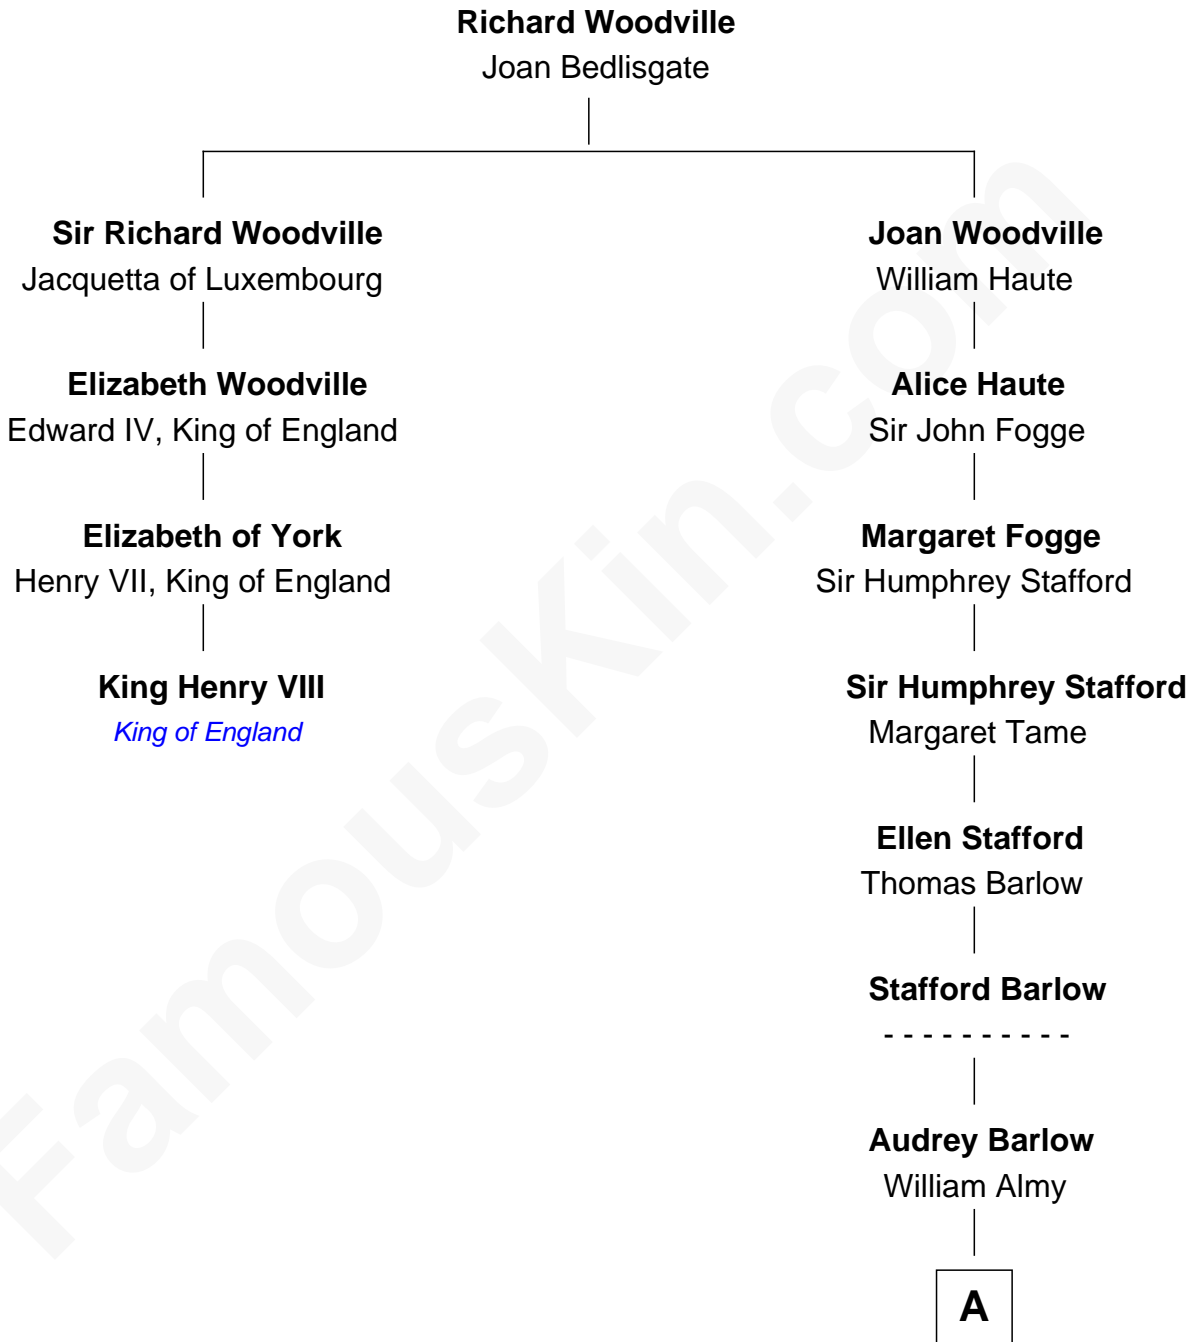

FamousKin.com
Relationship Chart of
King Henry VIII
King of England

3rd cousin 15 times removed of
Sarah Palin
9th Governor of Alaska

A

Annis Almy
John Greene

Catherine Greene
Charles Holden

Catherine Holden
John Rhodes

Anthony Rhodes
Elizabeth Cranston

William Rhodes
Anne Westcott

William Rhodes
Sally Salisbury

Charles W. Rhodes
Jane Goodrich

Alma Miranda Rhodes
James W. Heath

Charles R. Heath
Alice Adeline Oriel

Charles Francis Heath
Nellie Marie Brandt

B

B

Charles Richard Heath

Sarah Sheeran

Sarah Palin

9th Governor of Alaska

FamousKin.com