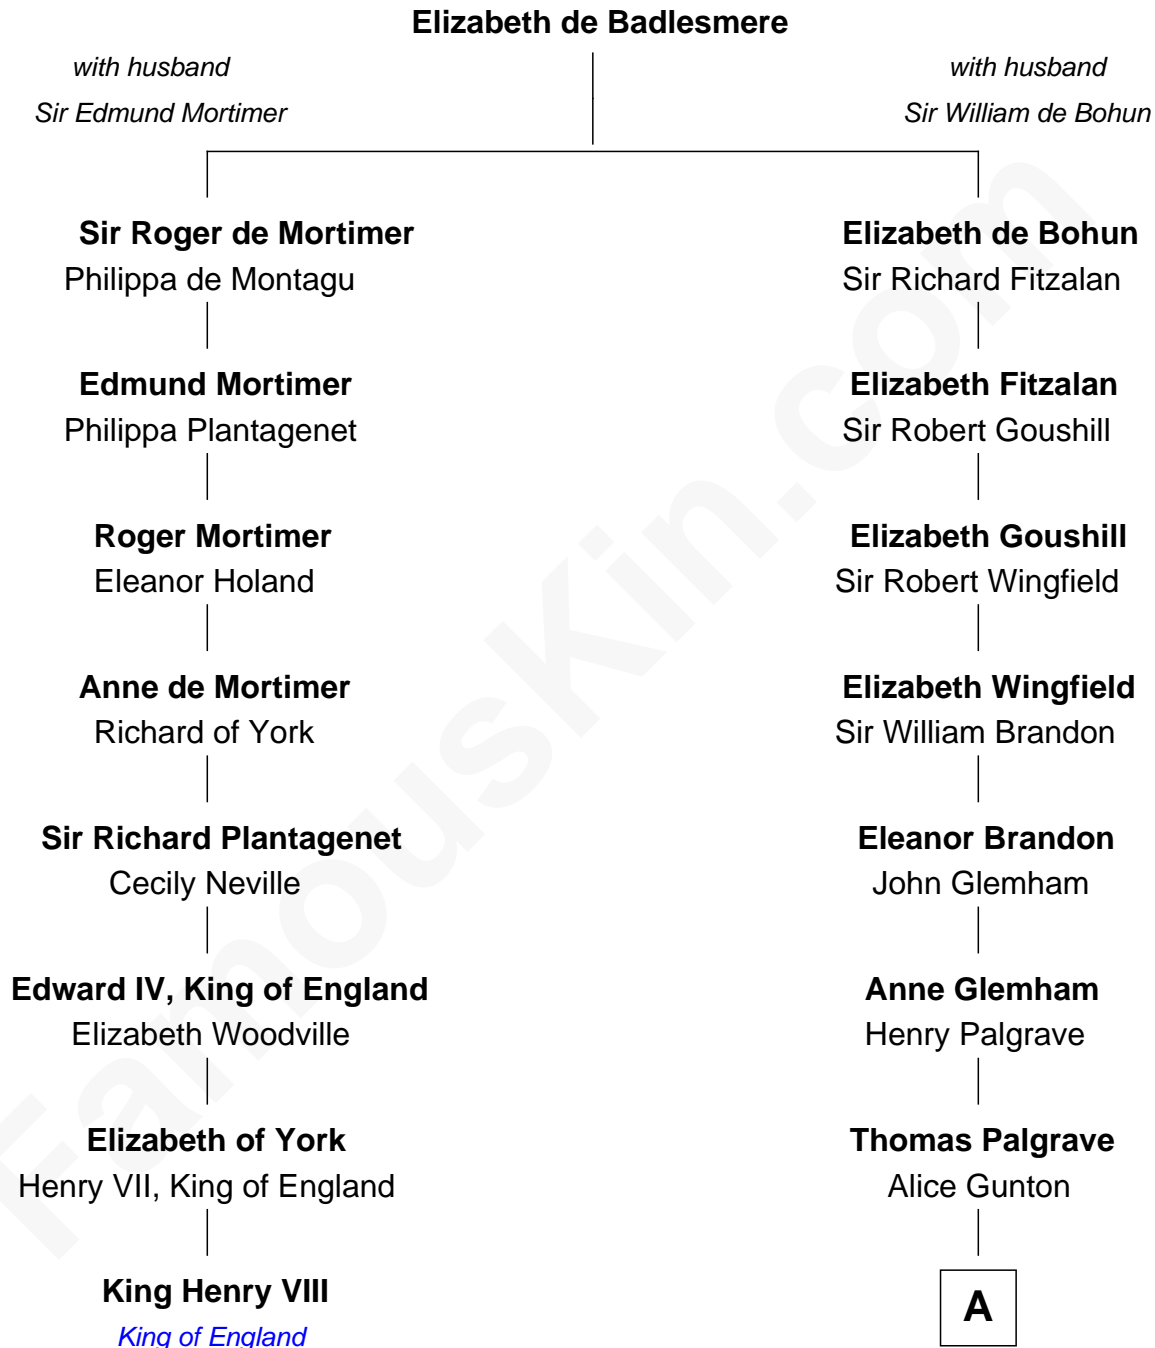

FamousKin.com

Relationship Chart of

King Henry VIII

King of England

7th cousin 14 times removed of

Sarah Palin
9th Governor of Alaska

A

Rev. Edward Palgrave

Dr. Richard Palgrave

Anna - - - - -

Mary Palgrave

Roger Wellington

Benjamin Wellington

Elizabeth Sweetman

Elizabeth Wellington

John Fay