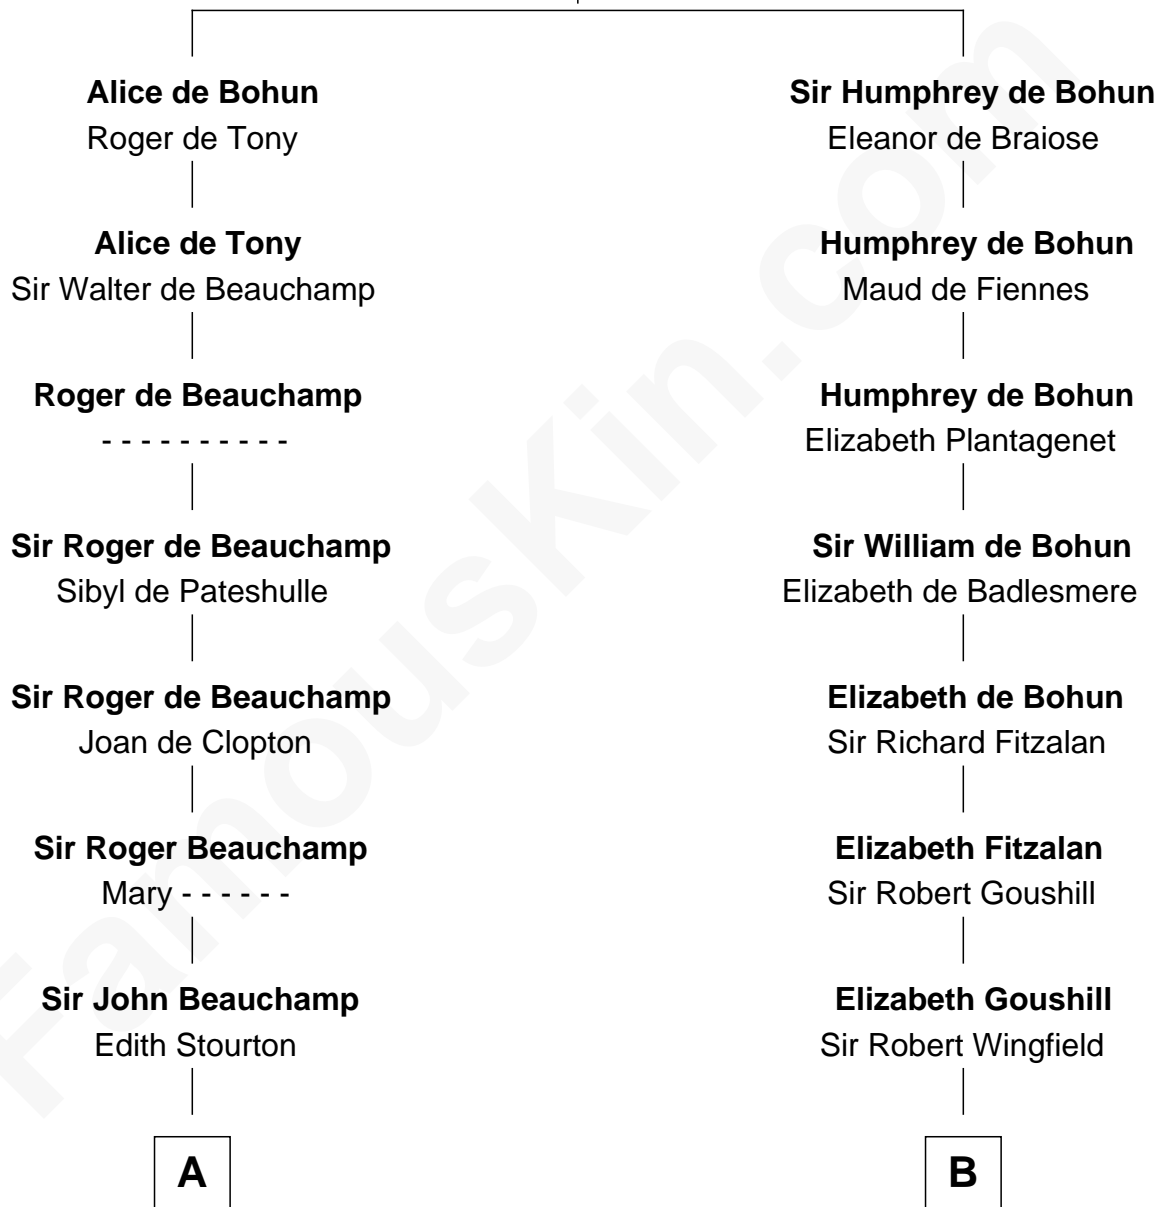

FamousKin.com
Relationship Chart of
King Henry VIII
King of England

10th cousin 9 times removed of
Shubael D. Childs
Founder of S.D. Childs & Company

Sir Humphrey de Bohun
 Maud of Eu

C

Benjamin Fay

Beulah Stow