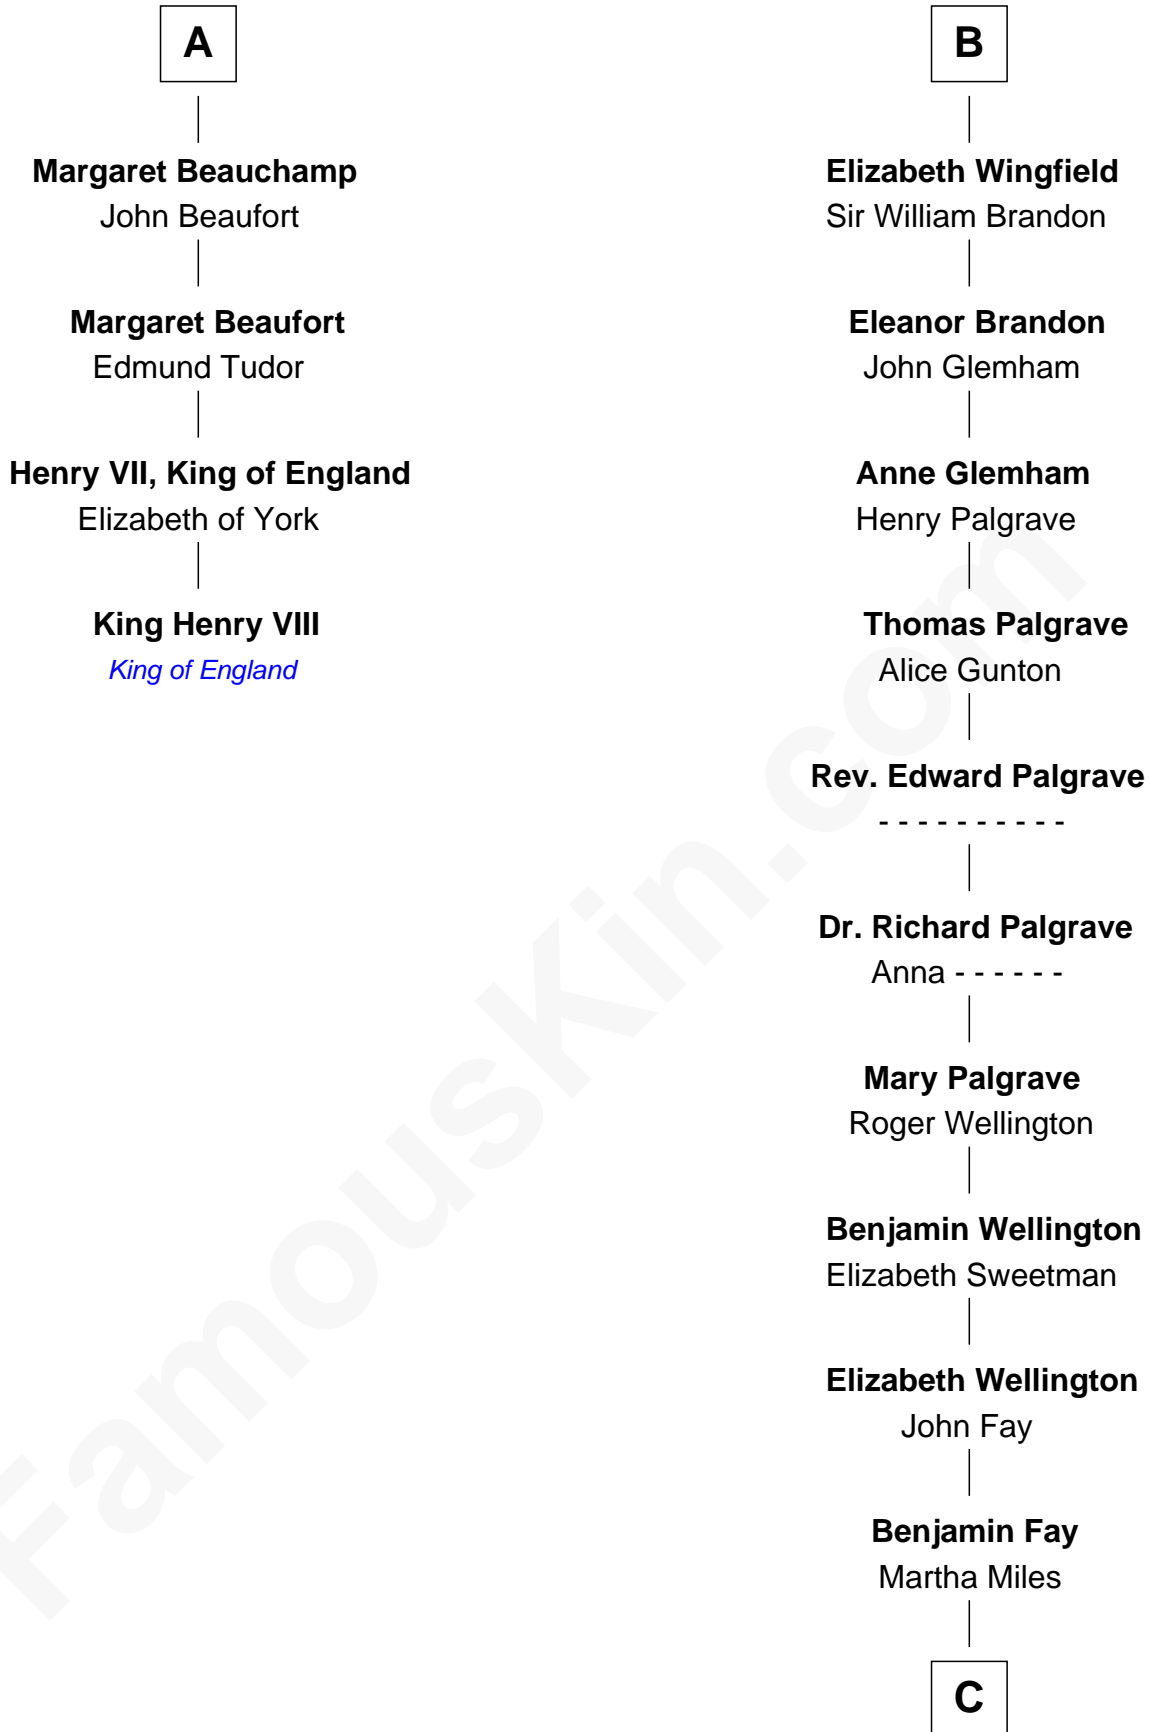

FamousKin.com
Relationship Chart of
King Henry VIII
King of England

10th cousin 9 times removed of
Shubael D. Childs
Founder of S.D. Childs & Company

Sir Humphrey de Bohun
 Maud of Eu

C

Benjamin Fay

Beulah Stow