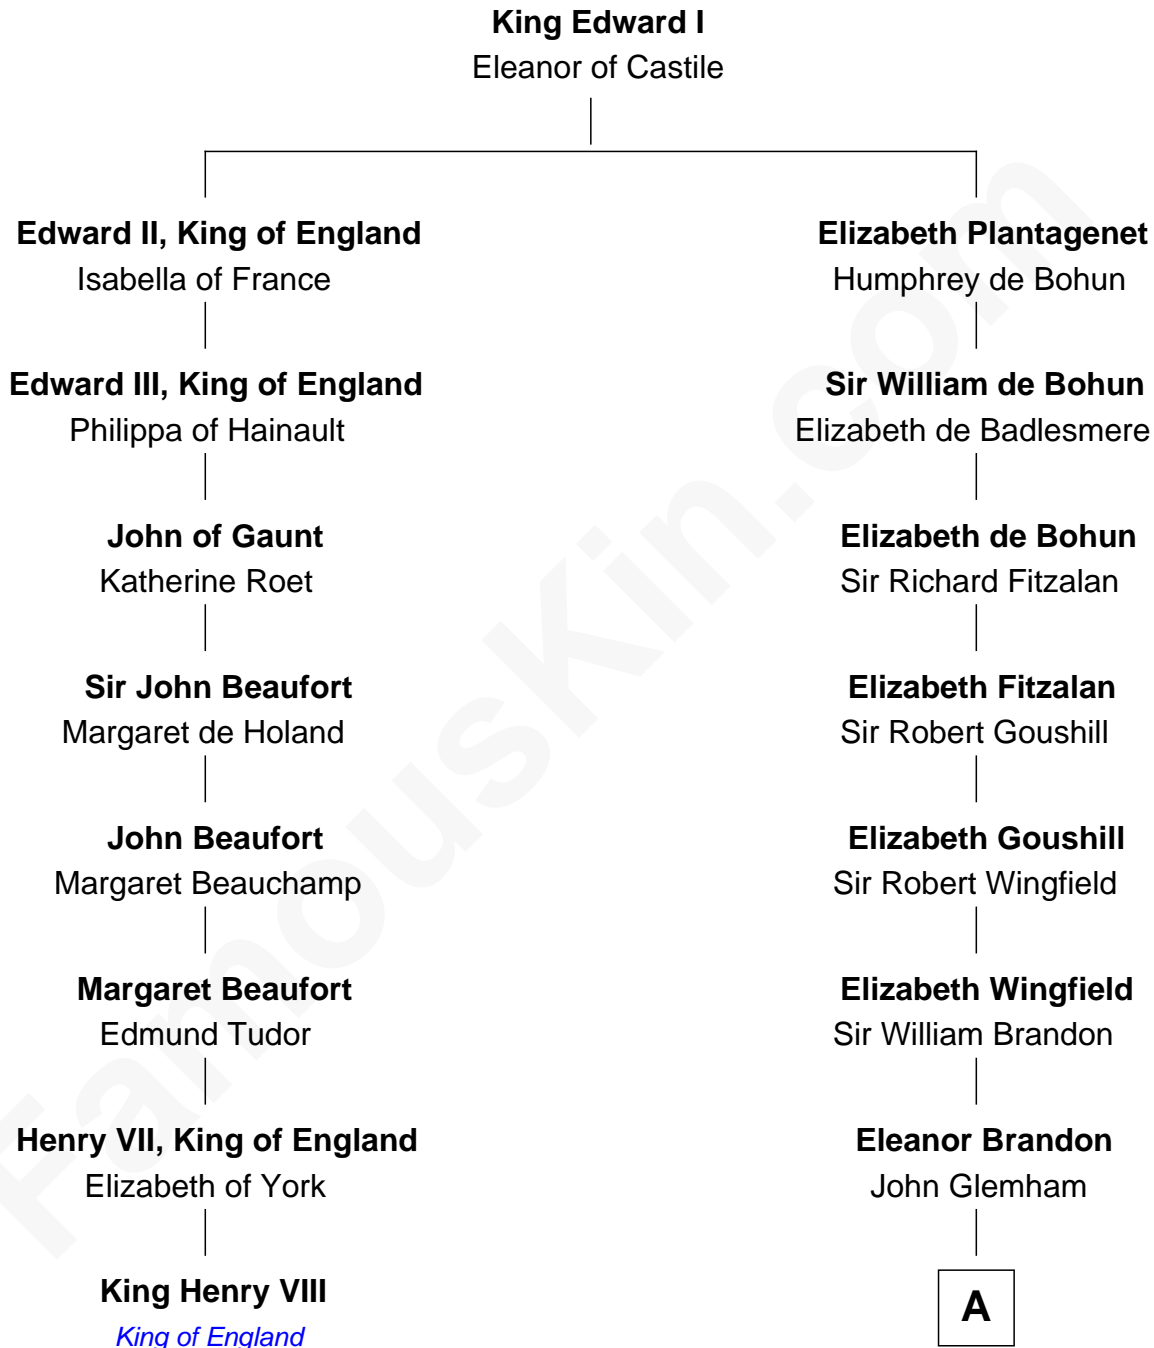

FamousKin.com

Relationship Chart of

King Henry VIII

King of England

7th cousin 10 times removed of

Shubael D. Childs

Founder of S.D. Childs & Company

A