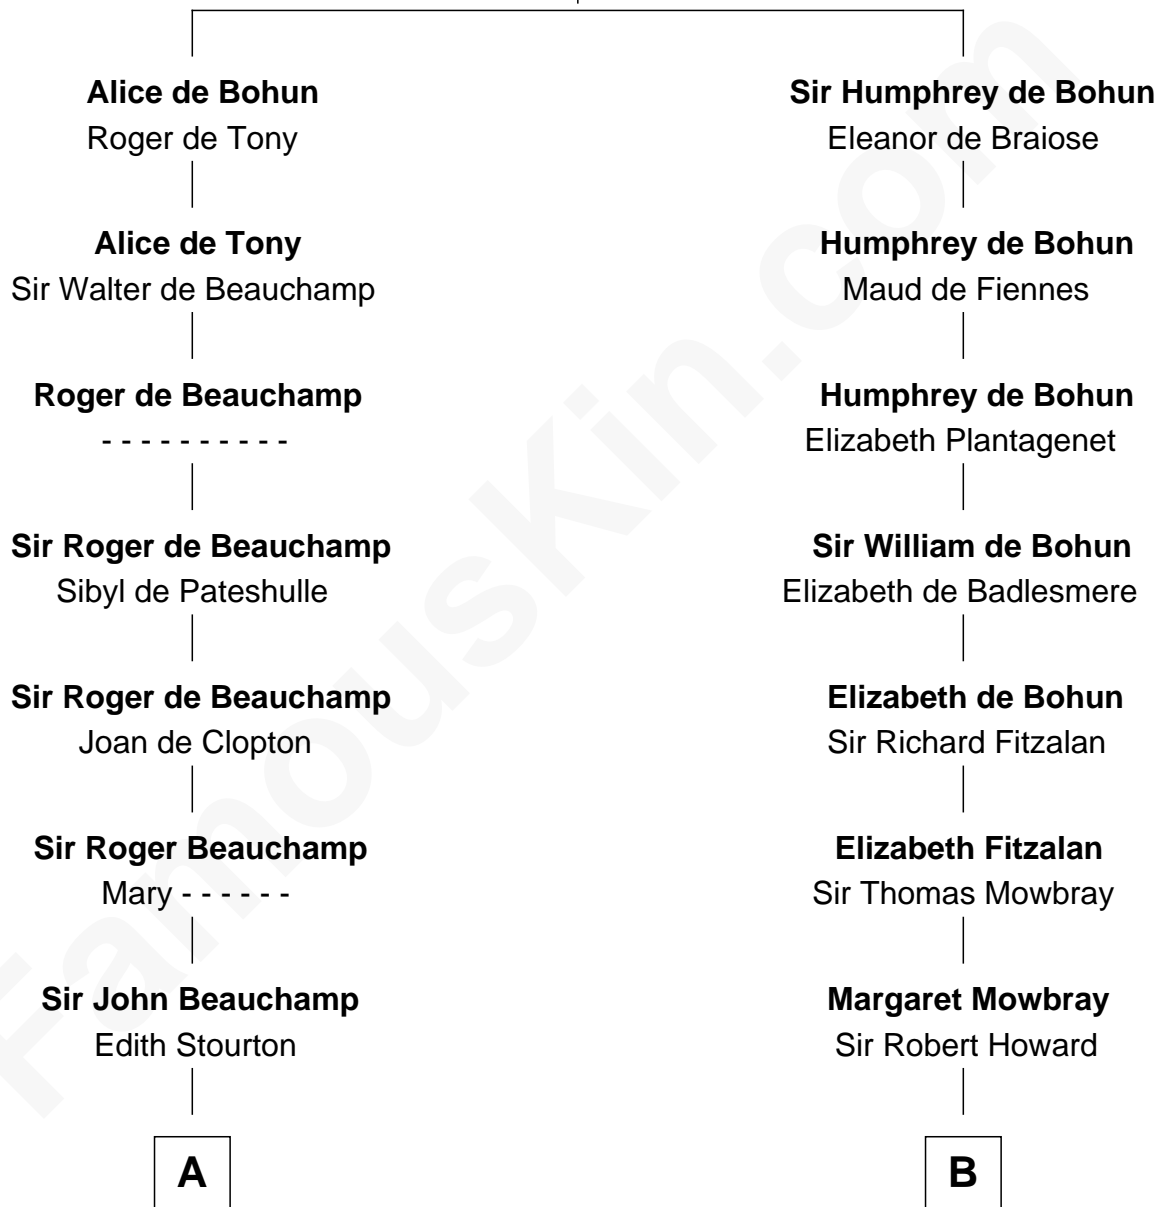

FamousKin.com
Relationship Chart of
King Henry VIII
King of England

10th cousin 8 times removed of

Thomas Jefferson

3rd U.S. President and Signer of the Declaration of Independence

Sir Humphrey de Bohun
Maud of Eu

C

—
Jane Randolph

Peter Jefferson

—
Thomas Jefferson

3rd U.S. President

FamousKin.com