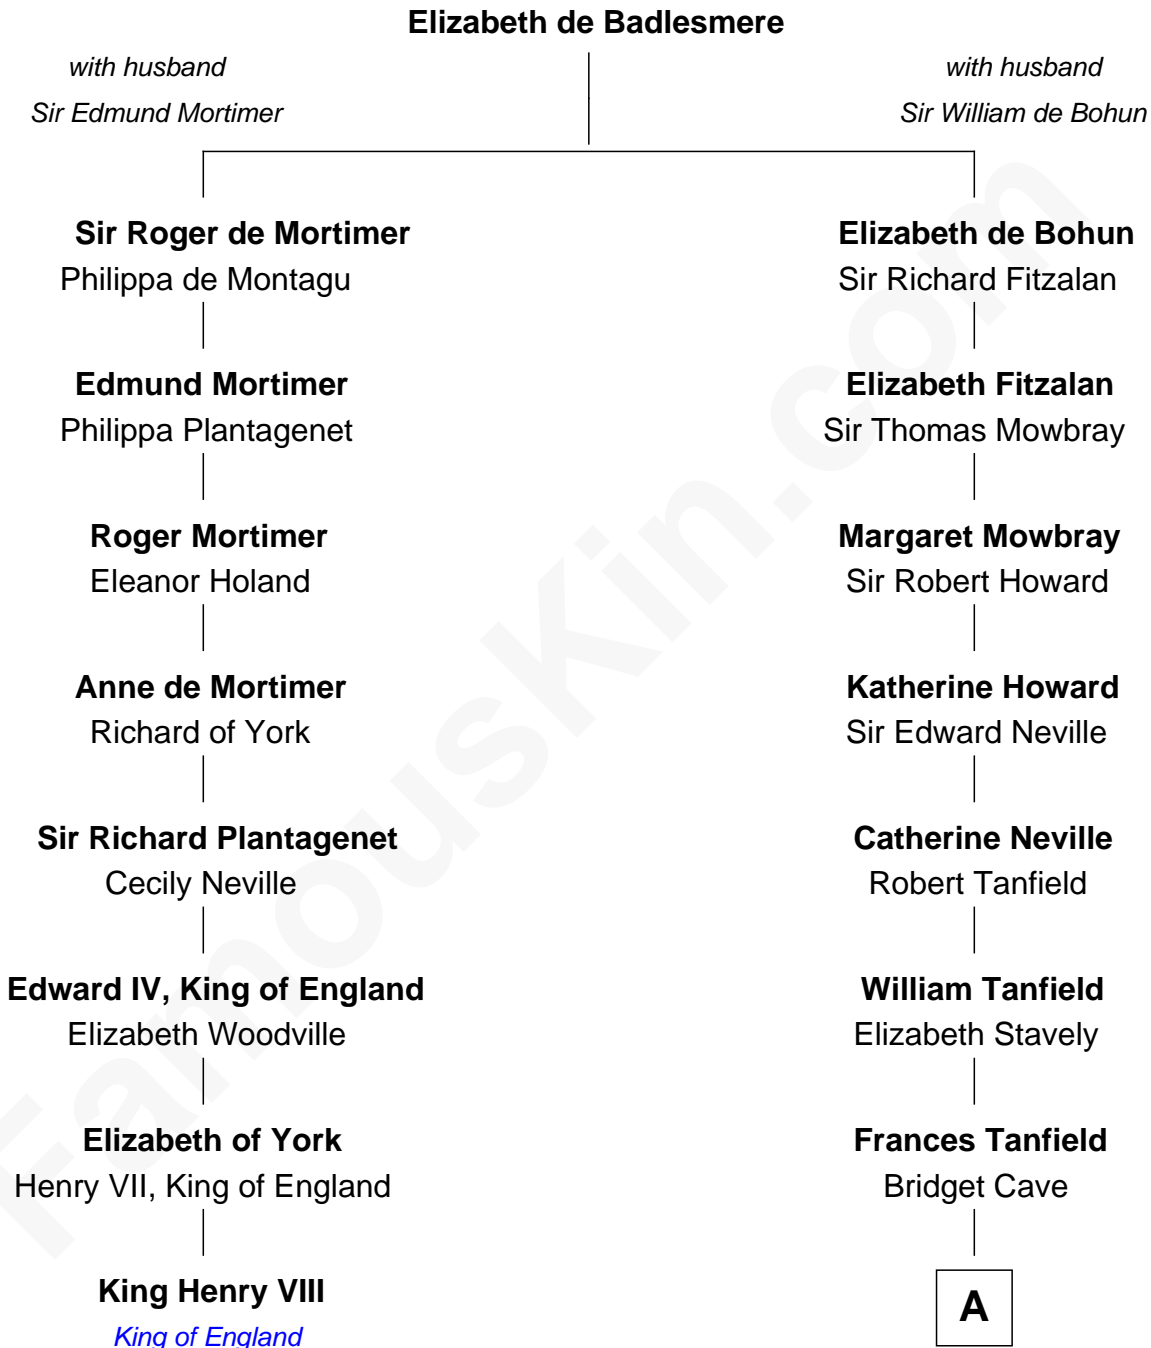

## Relationship Chart of

### King Henry VIII

*King of England*

7th cousin 7 times removed of

### Thomas Jefferson

*3rd U.S. President and Signer of the Declaration of Independence*

**A**

**Anne Tanfield**  
Clement Vincent

**Elizabeth Vincent**  
Richard Lane

**Dorothy Lane**  
William Randolph

**Richard Randolph**  
Elizabeth Ryland

**Col. William Randolph**  
Mary Isham

**Isham Randolph**  
Jane Rogers

**Jane Randolph**  
Peter Jefferson

**Thomas Jefferson**  
*3rd U.S. President*