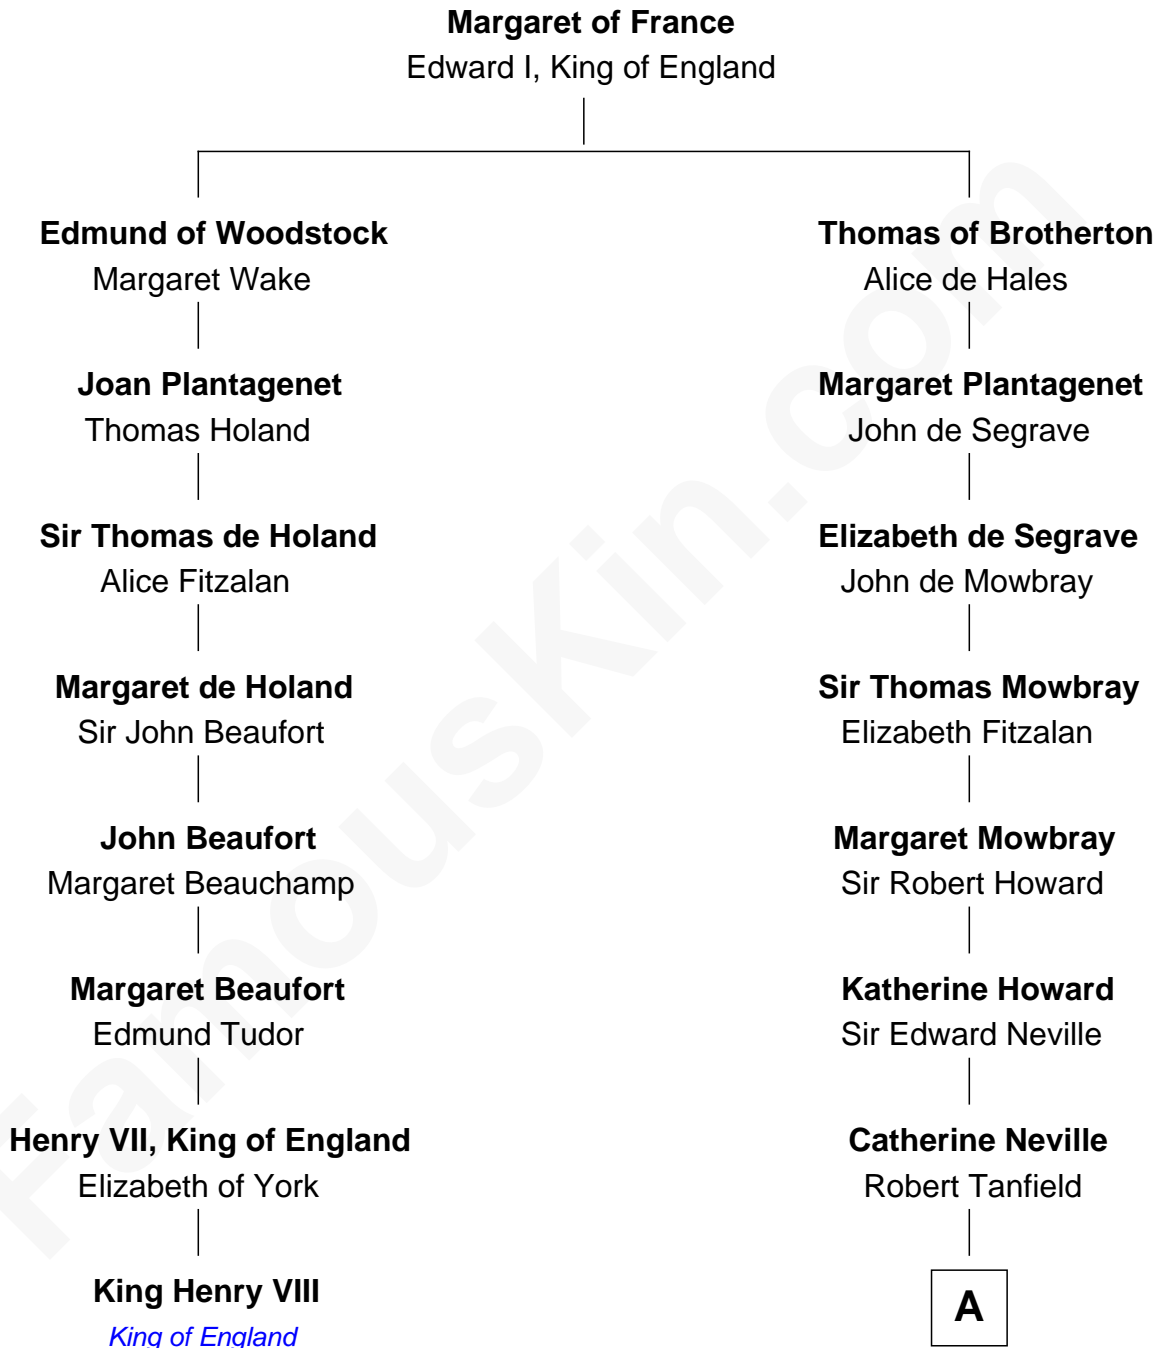

FamousKin.com
Relationship Chart of
King Henry VIII
King of England

7th cousin 9 times removed of

Thomas Jefferson

3rd U.S. President and Signer of the Declaration of Independence

A

William Tanfield

Elizabeth Stavely

Frances Tanfield

Bridget Cave

Anne Tanfield

Clement Vincent

Elizabeth Vincent

Richard Lane

Dorothy Lane

William Randolph