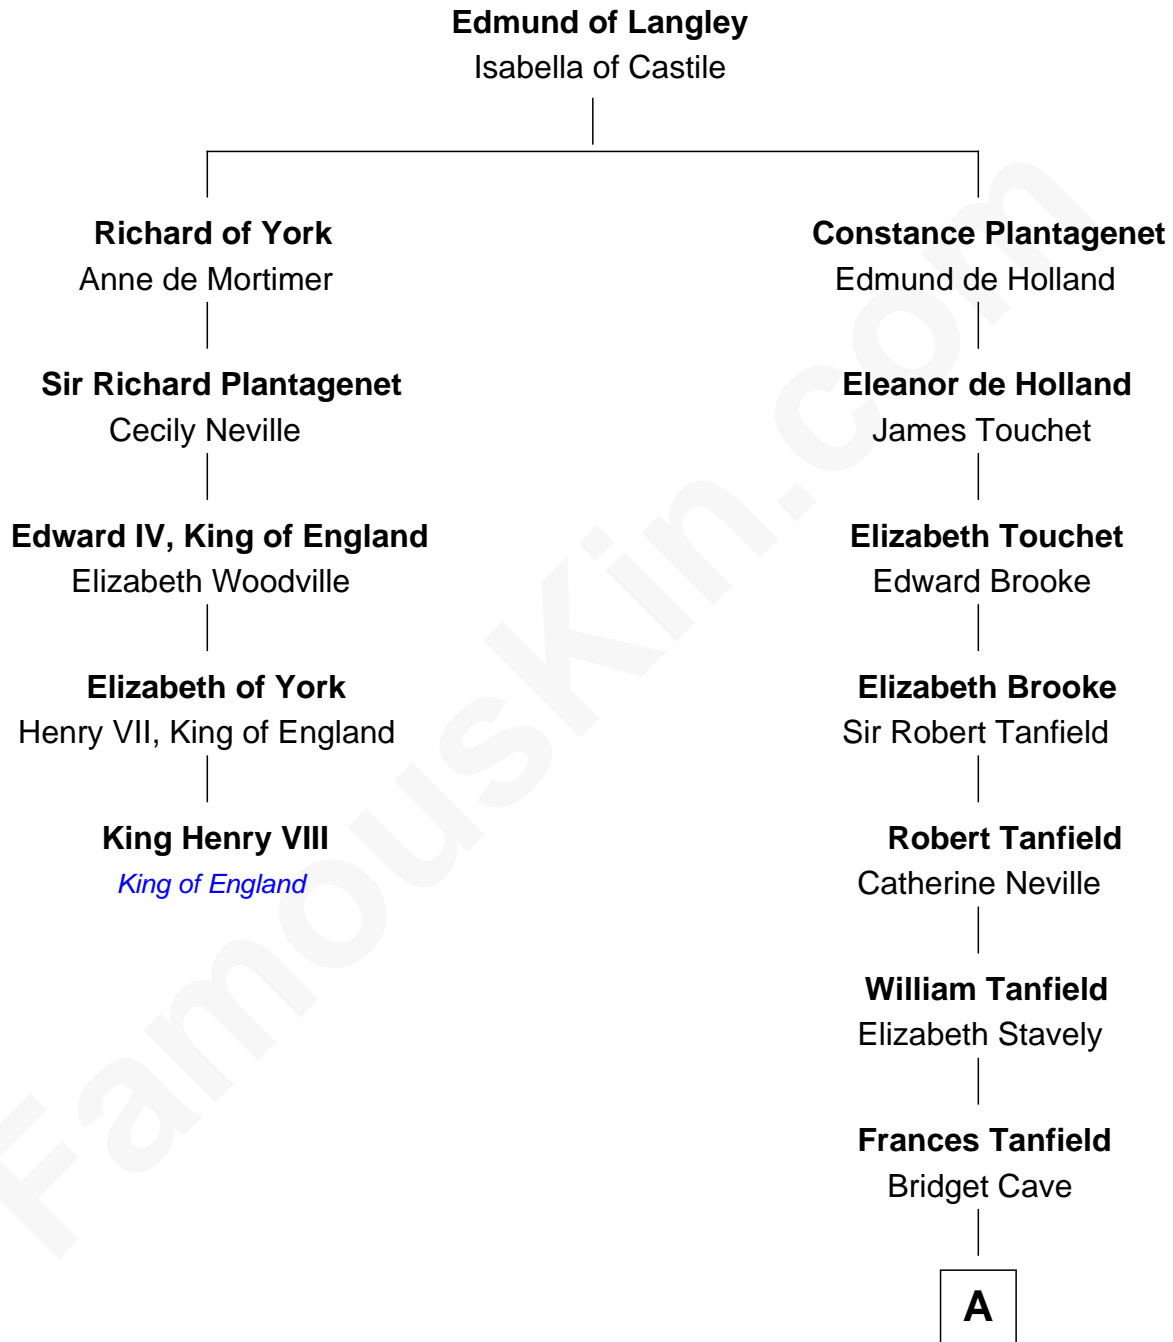

**FamousKin.com**  
**Relationship Chart of**  
**King Henry VIII**  
*King of England*

4th cousin 10 times removed of

**Thomas Jefferson**

*3rd U.S. President and Signer of the Declaration of Independence*

**A**

**Anne Tanfield**  
Clement Vincent

**Elizabeth Vincent**  
Richard Lane

**Dorothy Lane**  
William Randolph

**Richard Randolph**  
Elizabeth Ryland

**Col. William Randolph**  
Mary Isham

**Isham Randolph**  
Jane Rogers

**Jane Randolph**  
Peter Jefferson

**Thomas Jefferson**  
*3rd U.S. President*