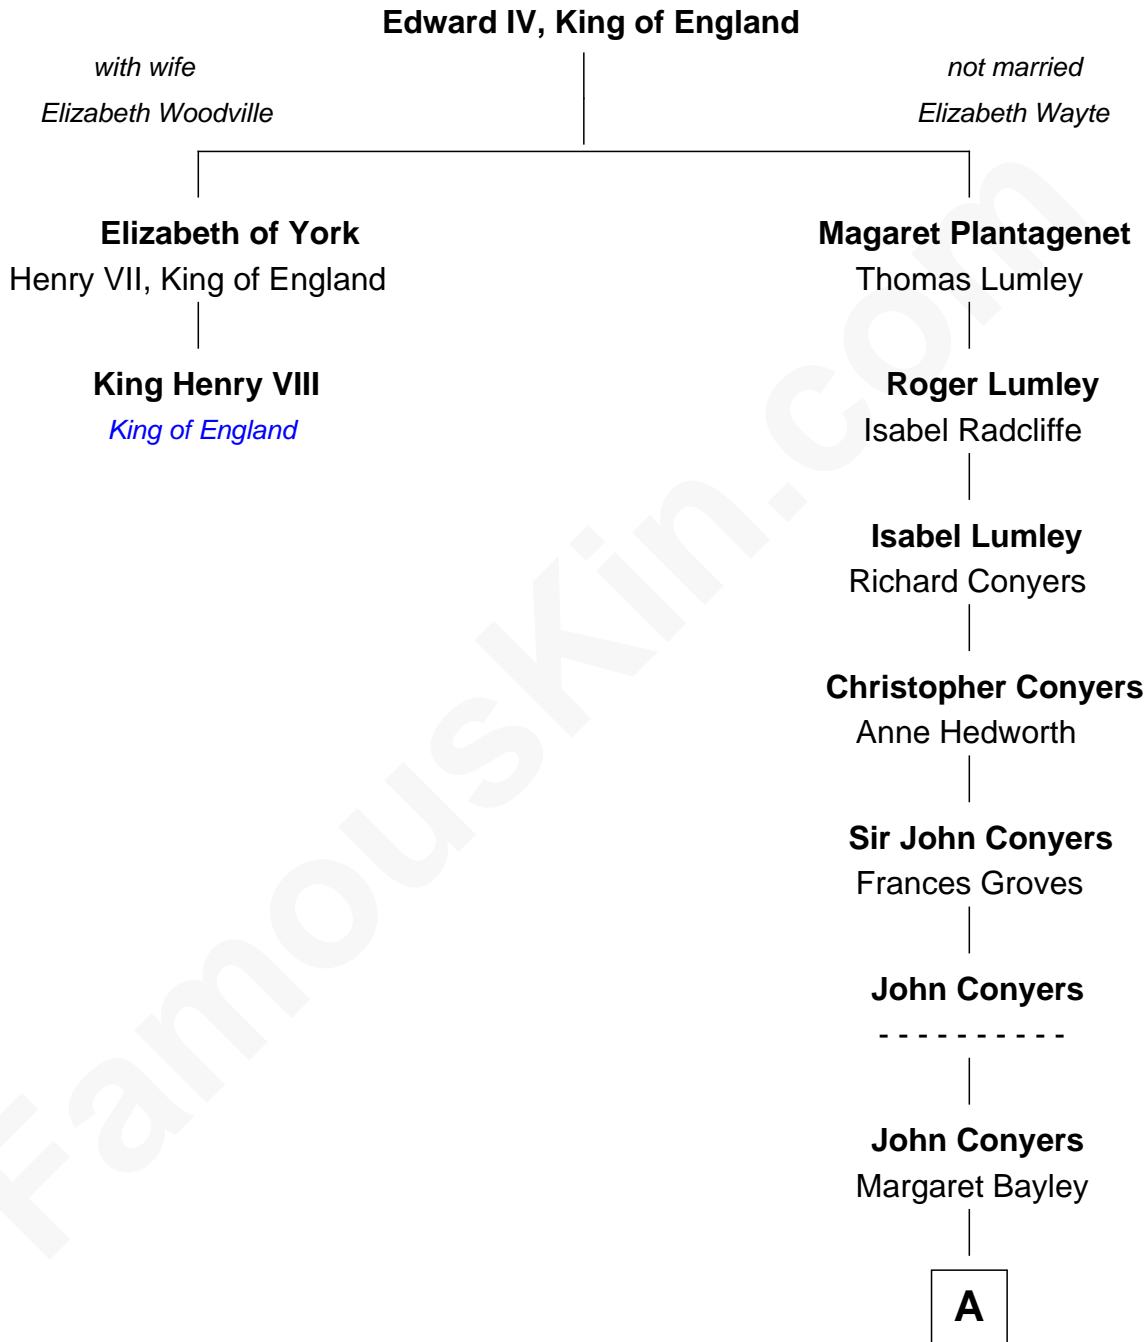

FamousKin.com
Relationship Chart of
King Henry VIII
King of England

1st cousin 16 times removed of
Catherine Middleton
Princess of Wales

A

Sir Ralph Conyers

Jane Blakiston

Sir Thomas Conyers

Isabel Lambton

Jane Conyers

William Hardy

Jane Hardy

James Liddell

Anthony Liddell

Martha Stephenson

Jane Liddell

John Harrison

John Harrison