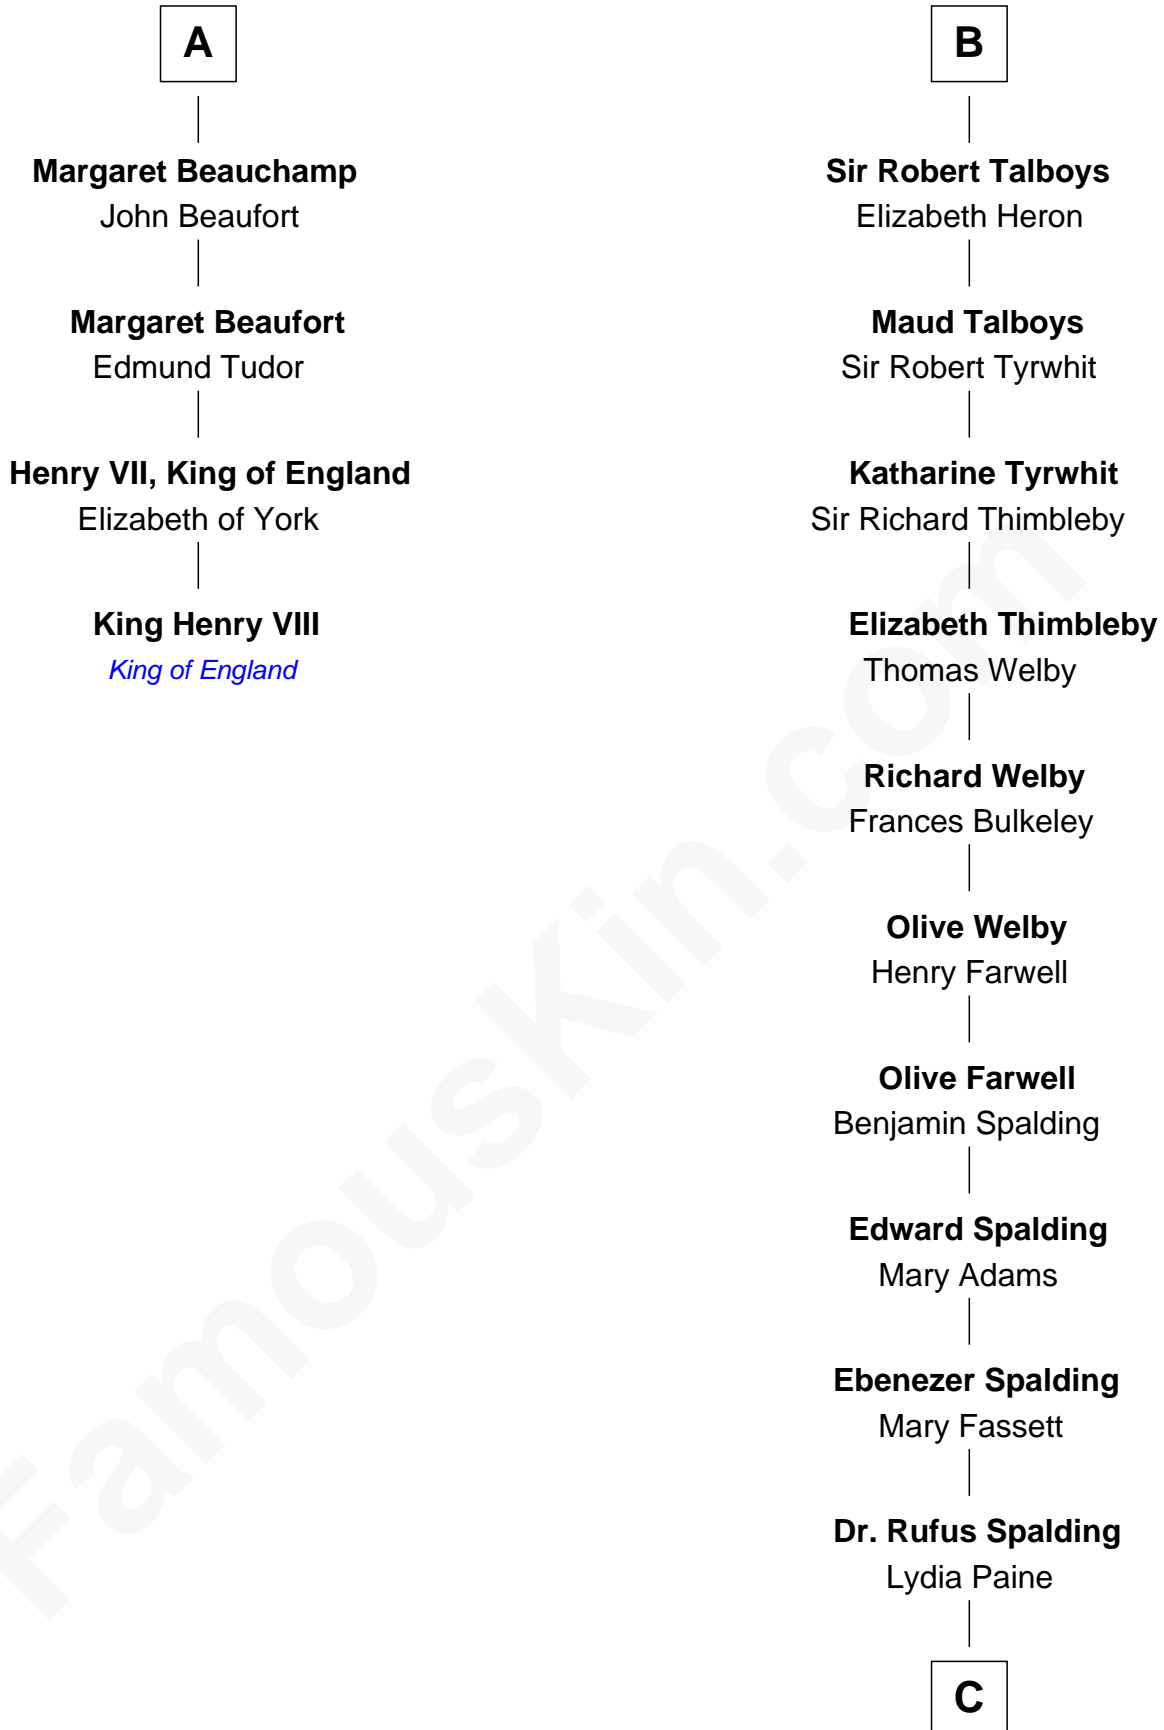

FamousKin.com
Relationship Chart of
King Henry VIII
King of England

10th cousin 9 times removed of
William Rufus Day
36th U.S. Secretary of State

Sir Humphrey de Bohun
Maud of Eu

C

—
Rufus Paine Spalding

Lucretia A. Swift

—
Emily Swift Spalding

Luther Day

—
William Rufus Day

36th U.S. Secretary of State

FamousKin.com