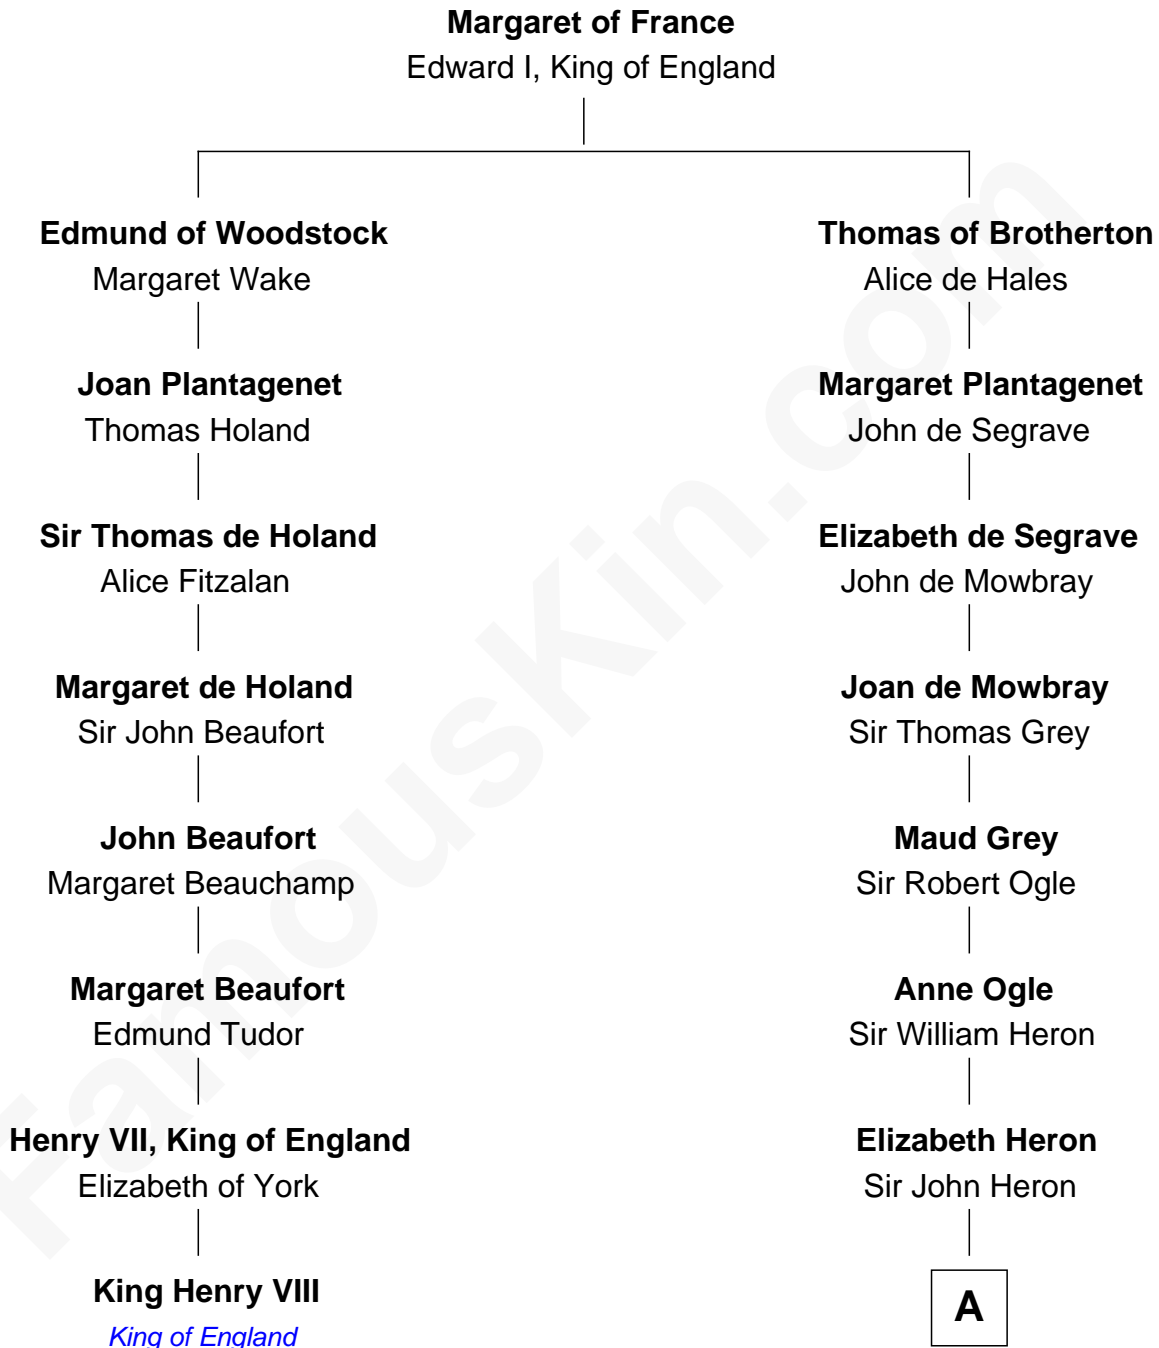

**FamousKin.com**  
**Relationship Chart of**  
**King Henry VIII**  
*King of England*

7th cousin 12 times removed of  
**William Rufus Day**  
*36th U.S. Secretary of State*

**A**

**Elizabeth Heron**  
Sir Robert Talboys

**Maud Talboys**  
Sir Robert Tyrwhit

**Katharine Tyrwhit**  
Sir Richard Thimbleby

**Elizabeth Thimbleby**  
Thomas Welby

**Richard Welby**  
Frances Bulkeley

**Olive Welby**  
Henry Farwell

**Olive Farwell**  
Benjamin Spalding