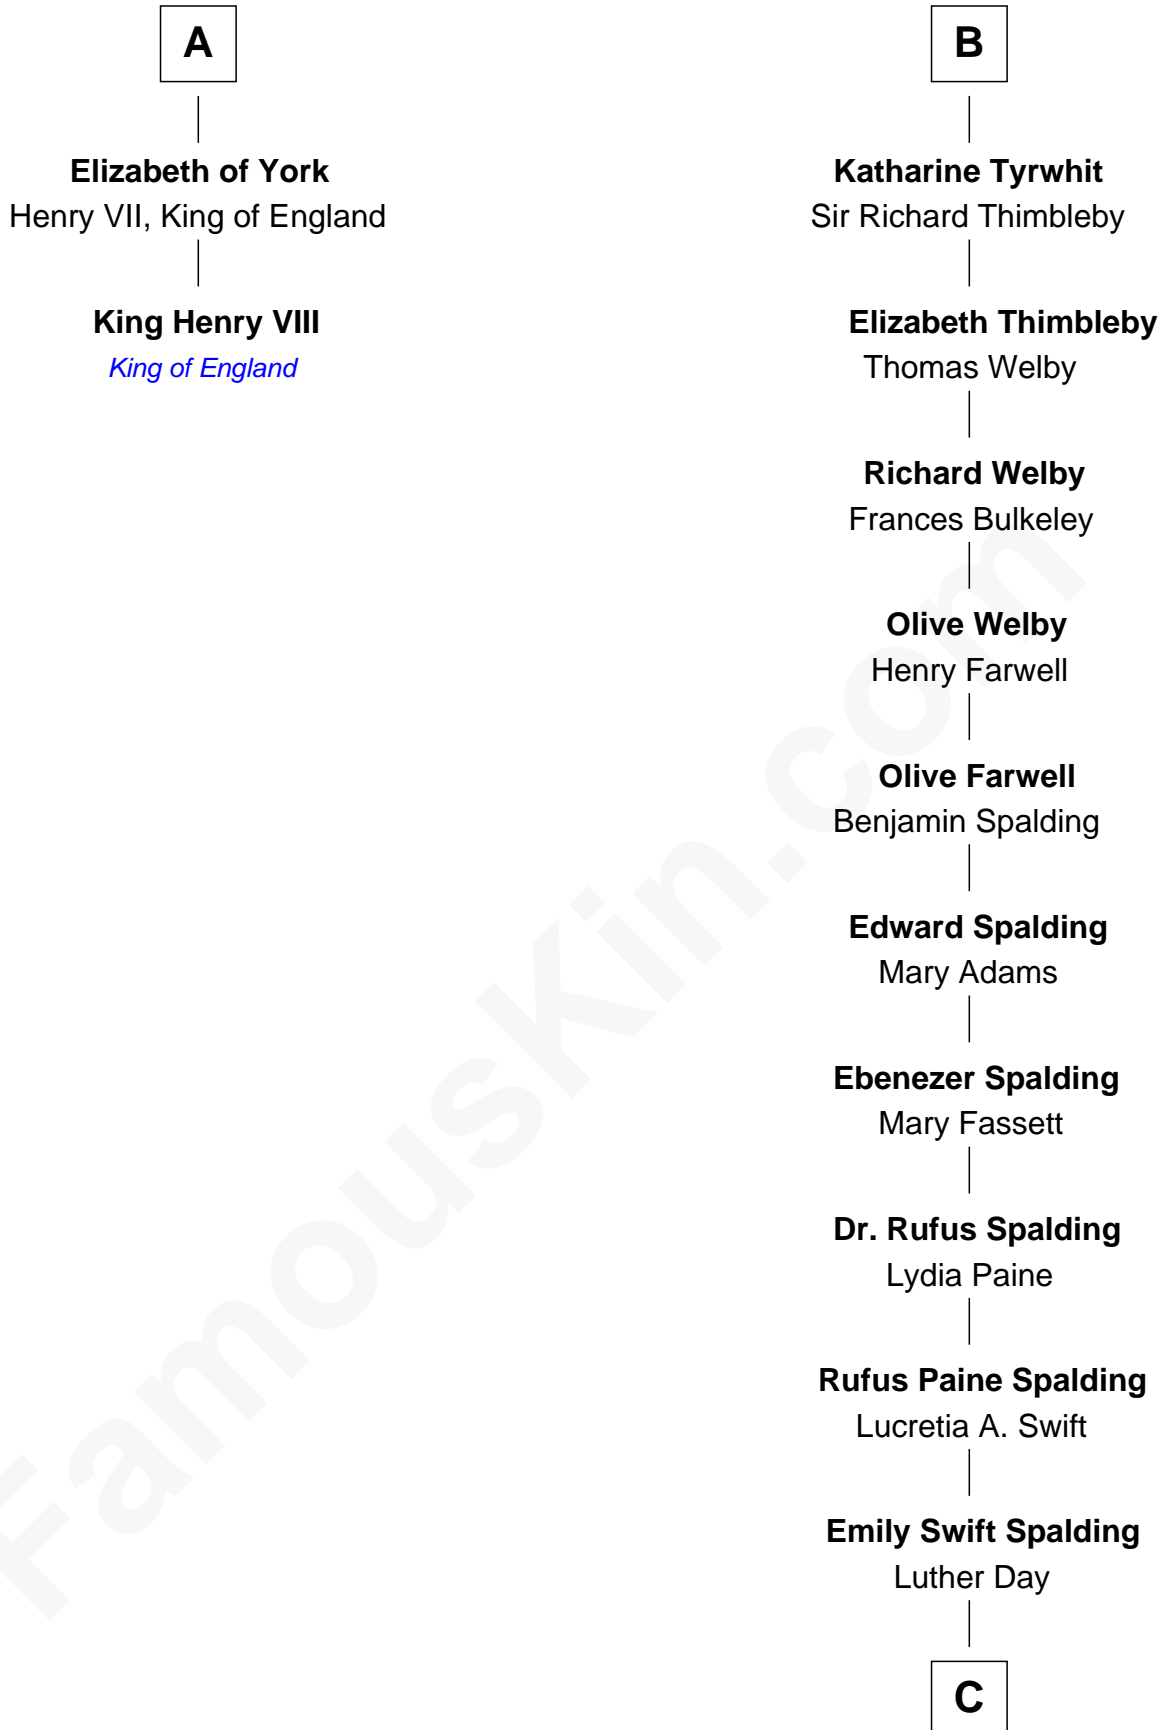

## Relationship Chart of

### King Henry VIII

*King of England*

8th cousin 13 times removed of

**Anna Gunn**  
*TV and Movie Actress*

**C**

**William Rufus Day**  
Mary Elizabeth Schaefer

**Luther N. Day**  
Ida McKinley Barber

**Ida McKinley Day**  
Clemens Earl Gunn