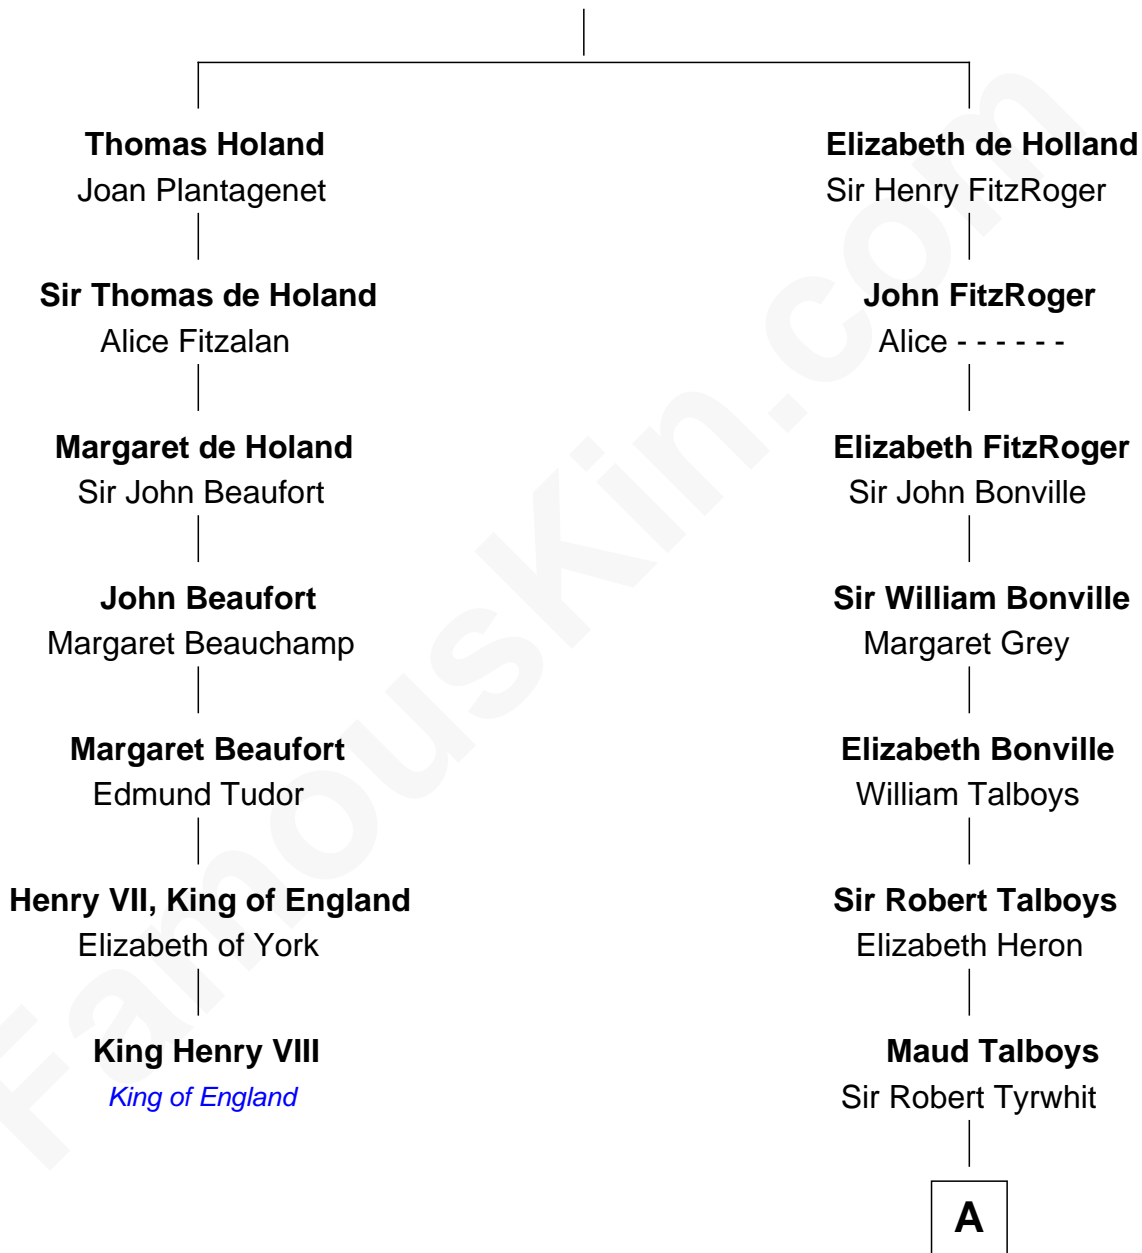

**FamousKin.com**  
**Relationship Chart of**  
**King Henry VIII**  
*King of England*

6th cousin 15 times removed of  
**Anna Gunn**  
*TV and Movie Actress*

**Sir Robert de Holland**  
 Maude la Zouche

**A**

**Katharine Tyrwhit**  
Sir Richard Thimbleby

**Elizabeth Thimbleby**  
Thomas Welby

**Richard Welby**  
Frances Bulkeley

**Olive Welby**  
Henry Farwell

**Olive Farwell**  
Benjamin Spalding

**Edward Spalding**  
Mary Adams

**Ebenezer Spalding**  
Mary Fassett

**Dr. Rufus Spalding**  
Lydia Paine

**Rufus Paine Spalding**  
Lucretia A. Swift

**Emily Swift Spalding**  
Luther Day

**B**

**B**

**William Rufus Day**  
Mary Elizabeth Schaefer