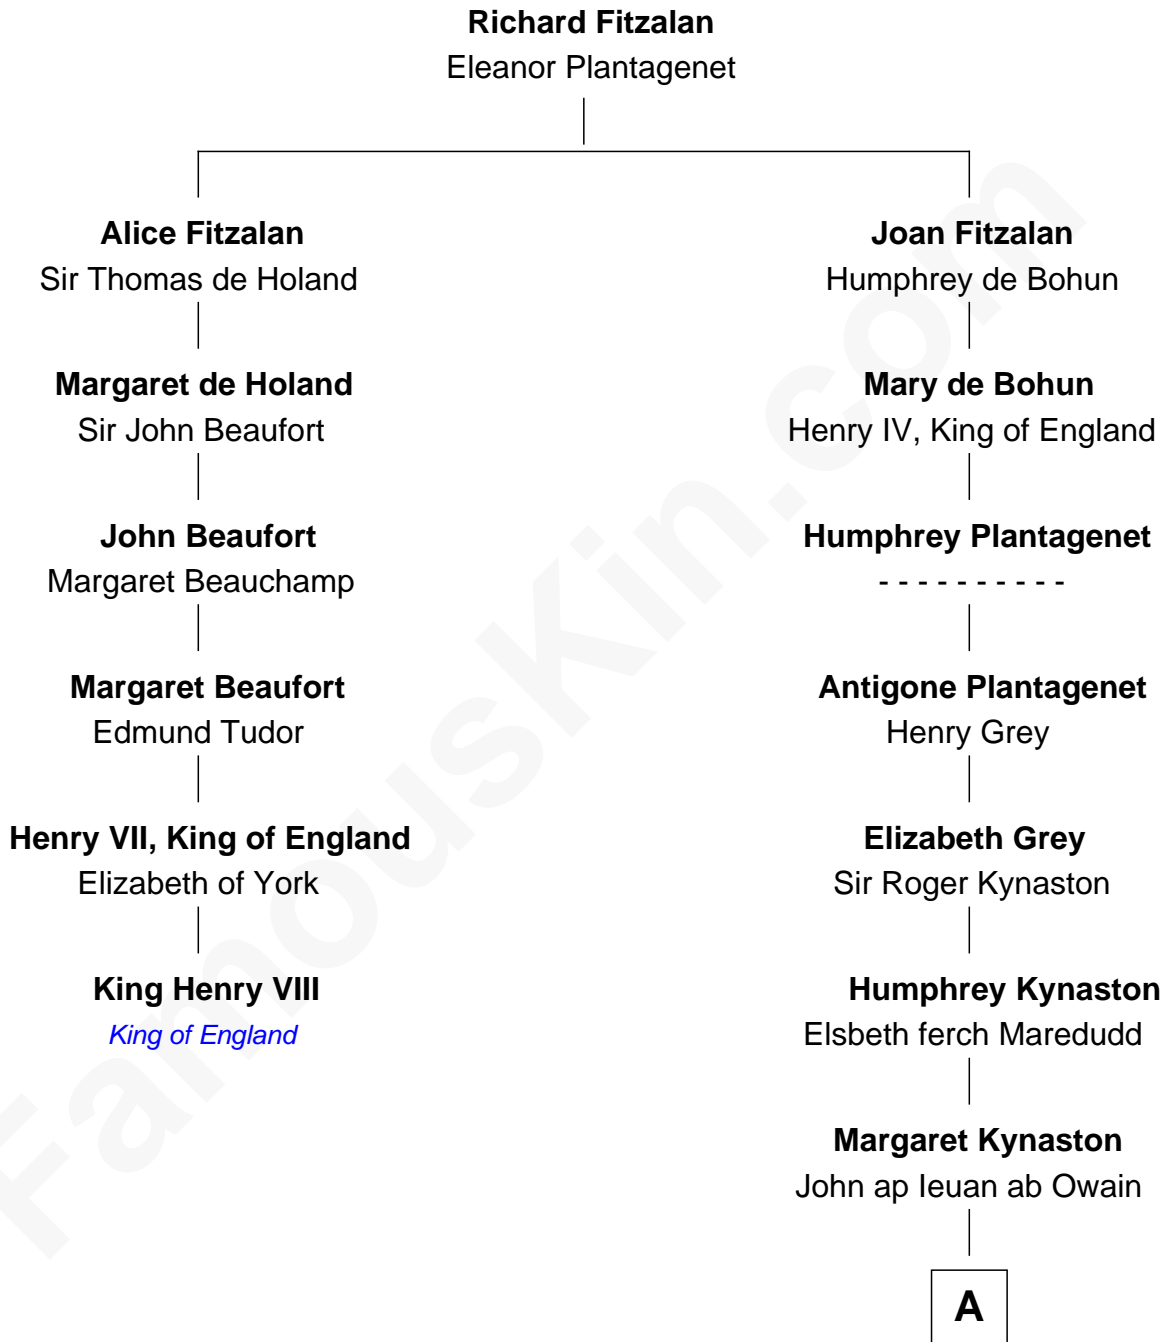

FamousKin.com
Relationship Chart of
King Henry VIII
King of England

5th cousin 16 times removed of
Mary Chapin Carpenter
Singer and Songwriter

A

Humphrey Wynn
Mawd ferch Oliver

Catrin Wynn
John Lloyd

Charles Lloyd
Elizabeth Stanley

Thomas Lloyd
Mary Jones

Rachel Lloyd
Samuel Preston

Hannah Preston
Samuel Carpenter

Preston Carpenter
Hannah Smith

Thomas Carpenter
Mary Tonkin

Edward Carpenter
Sarah Stratton

Dr. James Stratton Carpenter
Camilla Julia Sanderson