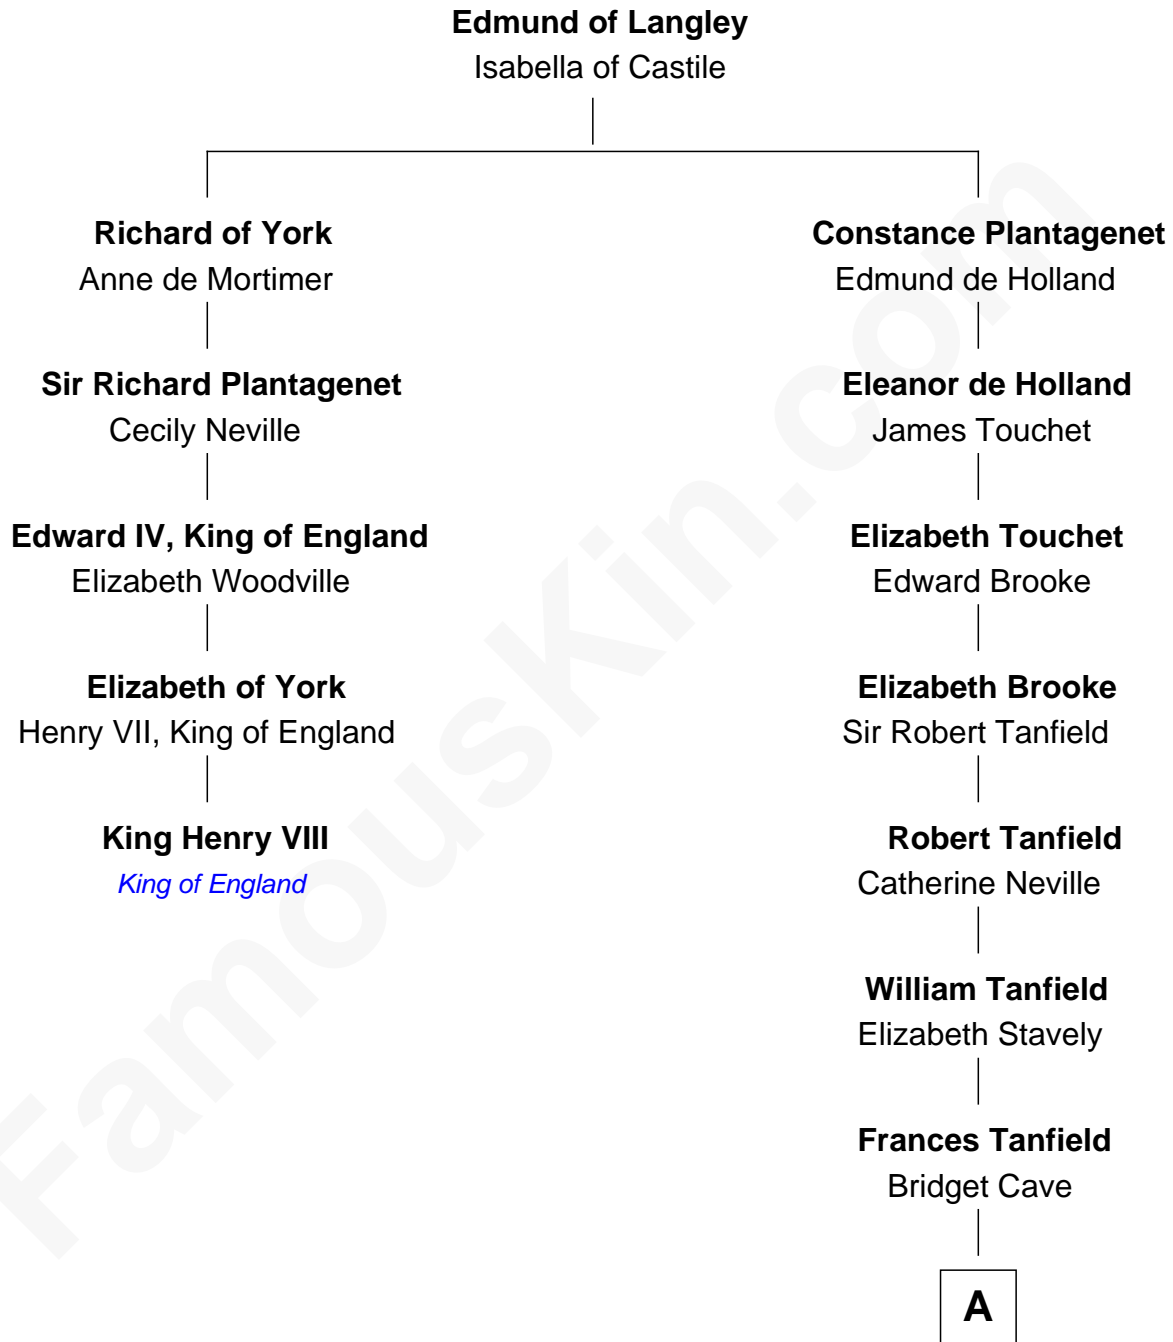

FamousKin.com
Relationship Chart of
King Henry VIII
King of England

4th cousin 17 times removed of
Mary Chapin Carpenter
Singer and Songwriter

A

Anne Tanfield
Clement Vincent

Elizabeth Vincent
Richard Lane

Dorothy Lane
William Randolph

Richard Randolph
Elizabeth Ryland

Col. William Randolph
Mary Isham

Thomas Randolph
----- Fleming

Mary Isham Randolph
Rev. James Keith

Mary Randolph Keith
Col. Thomas Marshall

John Marshall
Mary Willis Ambler